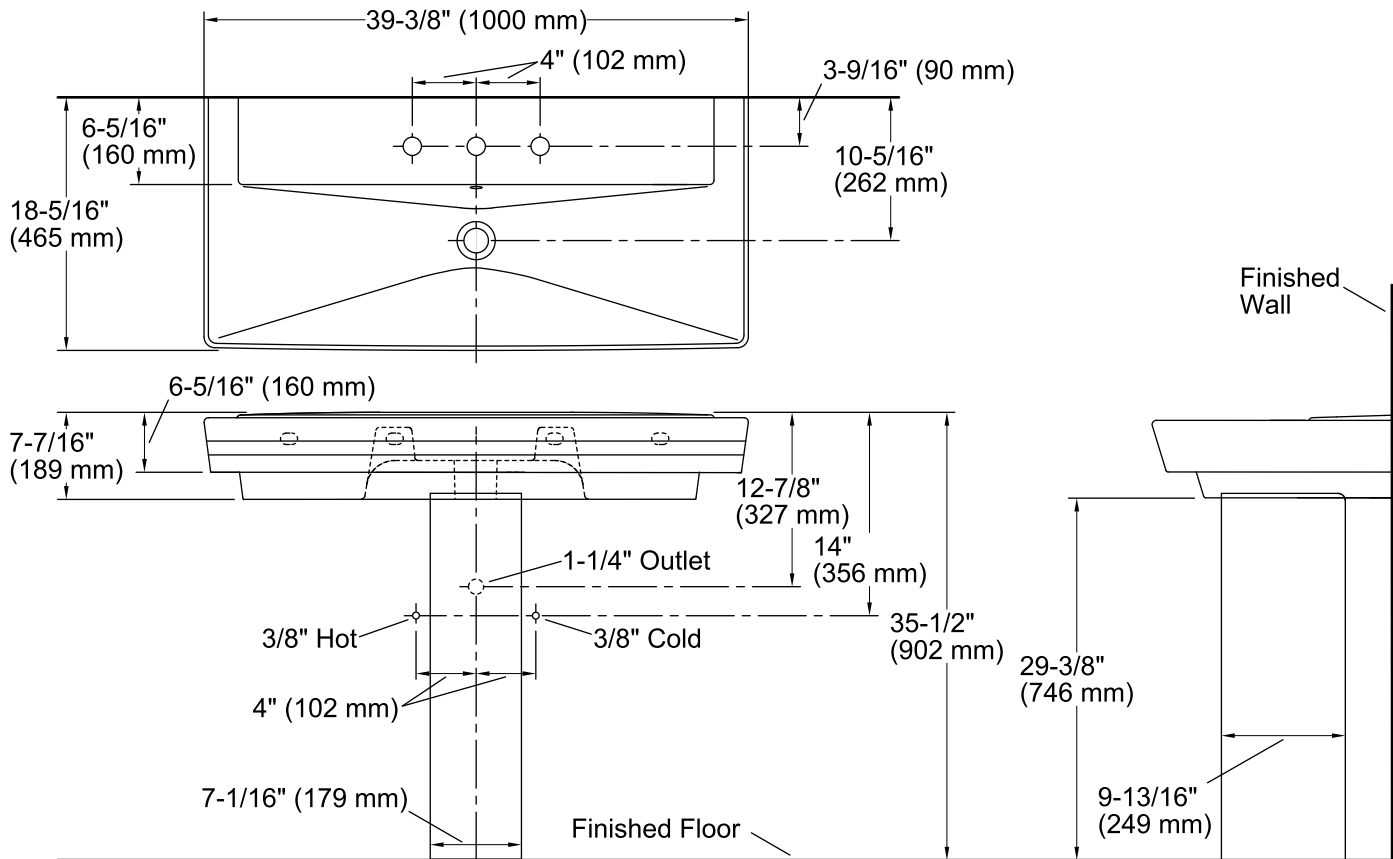

## Features

- Fireclay.
- Pedestal.
- Rectangular basin with a contemporary design.
- With overflow.
- 8-inch centers.
- Coordinates with other products in the Rêve collection.
- 39-3/8" (1000 mm) x 18-5/16" (465 mm) x 6-5/16" (160 mm)

## Components

Product includes:

- K- 5032 Bathroom Sink Pedestal
- K- 5026-8 Pedestal/Wall-mount Bathroom Sink

## Technical Information

All product dimensions are nominal.

Bowl configuration:	Single
Installation:	Pedestal
Bowl area (Only)	Length: 39-3/8" (1000 mm) Width: 12" (305 mm) Water depth: 3" (76 mm)
Number of deck holes:	3
Faucet hole(s):	1-3/8" (35 mm)
Drain hole:	1-3/4" (44 mm)