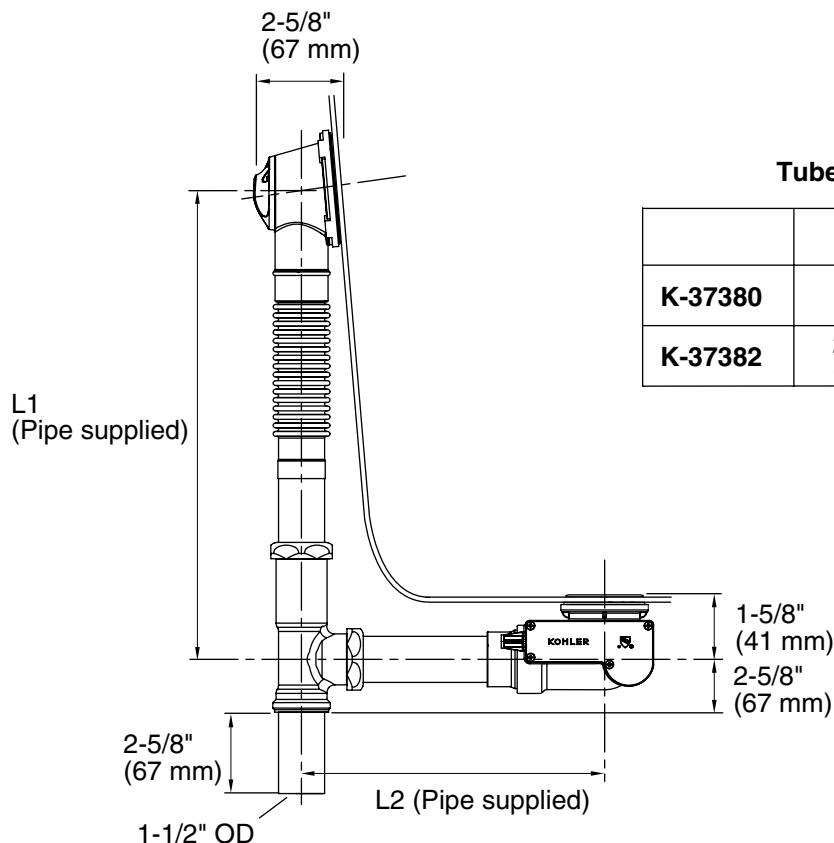

Product Information

Applicable product:	
Cable bath drain – 30" (762 mm), brass	K-37380
Cable bath drain – 45" (1143 mm), brass	K-37382

Required accessories:	
Cable bath drain trim – Basic Rotary OR	K-T37391
Cable bath drain trim – Contemporary Rotary OR	K-T37392
Cable bath drain trim – Traditional Rotary OR	K-T37393
Cable bath drain trim – Victorian Rotary OR	K-T37394
Cable bath drain trim – Contemporary Push OR	K-T37395
Cable bath drain trim – Traditional Push OR	K-T37396
Cable bath drain trim – Victorian Push	K-T37397

Installation Notes

Install this product according to the installation guide.

NOTE: Use caution when this drain is installed on whirlpools or air baths. The jet action may cause the water to splash when the jets are activated.

The elbow brass pipe subassemblies (noted as L1 and L2 in the Product Diagram) must be cut to correct length.

Tube Length Supplied

	L1	L2
K-37380	21" (533 mm)	9-1/2" (241 mm)
K-37382	26" (660 mm)	9-1/2" (241 mm)