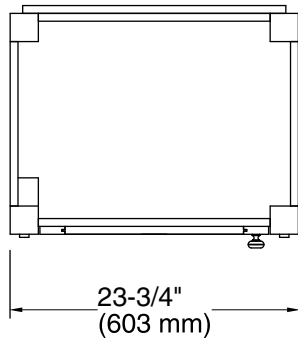

Technical Information

All product dimensions are nominal.

Notes

Install this product according to the installation guide.

Select the type of fastener based on the wall material. A minimum 500 lb (227 kg) load bearing fastener is recommended.