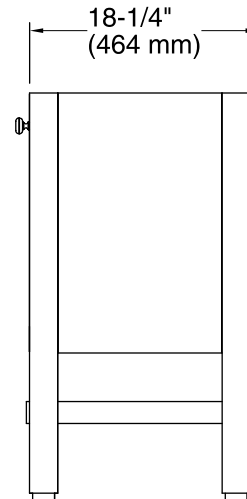

Features

- Rich Woodland finish resists moisture, scratches, and stains.
- Three-way adjustable slow-close door hinges with 100-degree opening capability for easy cabinet access.
- Includes decorative cabinet hardware.
- Combines with the K-2979 Tresham integrated sink (sold separately) for a complete vanity.
- Coordinates with the K-2684 Tresham tall storage tower and K-2607 Tresham pullout bridge (sold separately).
- Coordinates with other products in the Tresham collection.

Technical Information

All product dimensions are nominal.

Notes

Install this product according to the installation guide.

Select the type of fastener based on the wall material. A minimum 500 lb (227 kg) load bearing fastener is recommended.