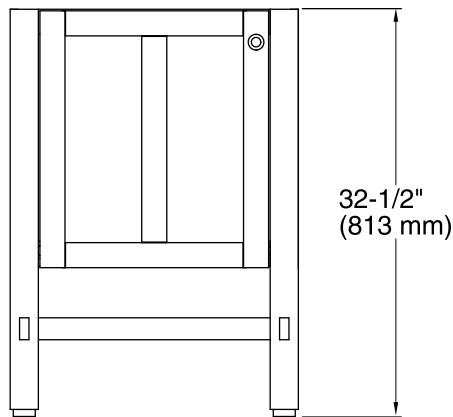

Technical Information

All product dimensions are nominal.

Notes

Install this product according to the installation guide.

Select the type of fastener based on the wall material. A minimum 500 lb (227 kg) load bearing fastener is recommended.