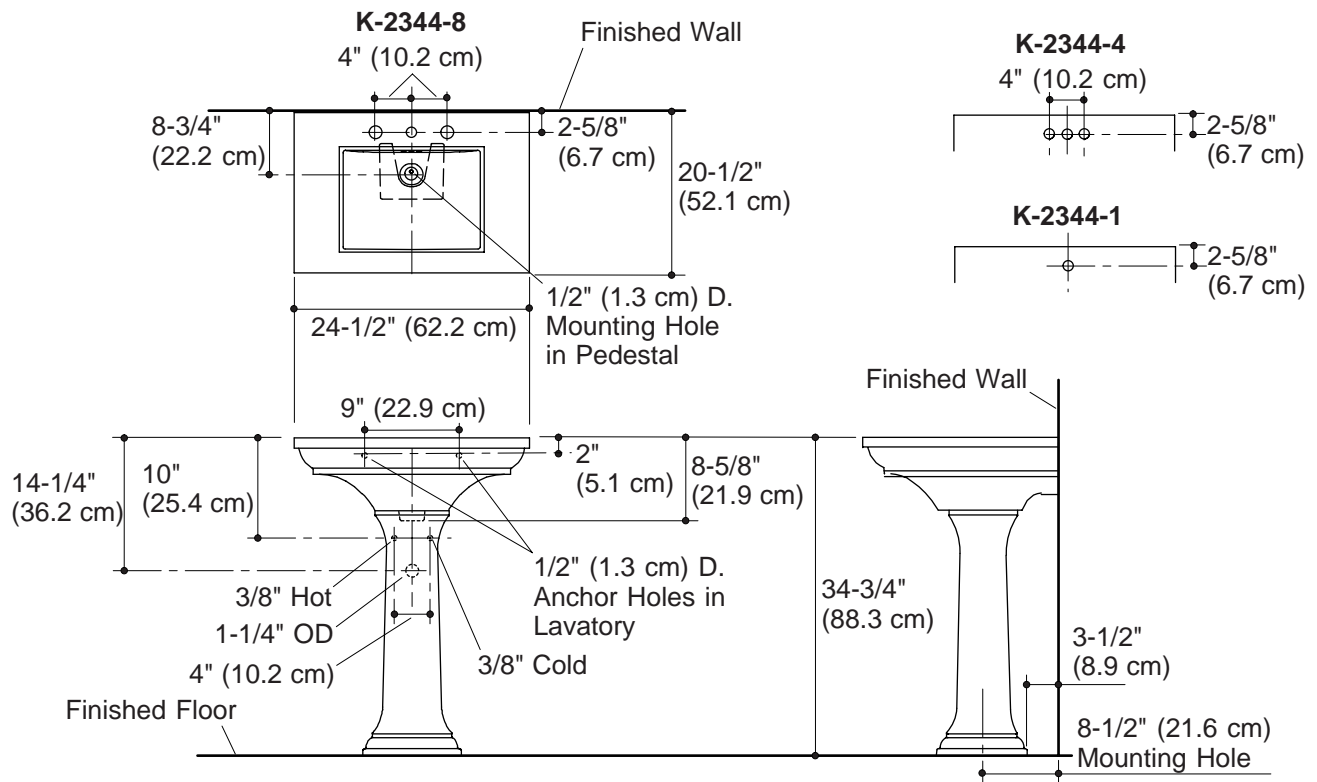

MEMOIRS® STATELY

Technical Information

Fixture*:	basin area	water depth
Lavatory	15-1/2" (39.4 cm) x 11-5/8" (29.5 cm)	5" (12.7 cm)
Drain hole	1-3/4" (4.4 cm) D.	
* Approximate measurements for comparison only.		

Holes	K-2344-8	K-2344-4	K-2344-1
Spout	1-3/8" (3.5 cm) D.	1-1/4" (3.2 cm) D.	1-3/8" (3.5 cm) D.
Faucet	1-3/8" (3.5 cm) D.	1-1/4" (3.2 cm) D.	

Included Components:	
Lavatory basin, 8" (20.3 cm) centers	K-2345-8
Lavatory basin, 4" (10.2 cm) centers	K-2345-4
Lavatory basin, single-hole	K-2345-1
Pedestal	K-2267
Rubber pads	63069
Accessory pack	52204

Installation Notes

Install this product according to the installation guide.

Product Diagram