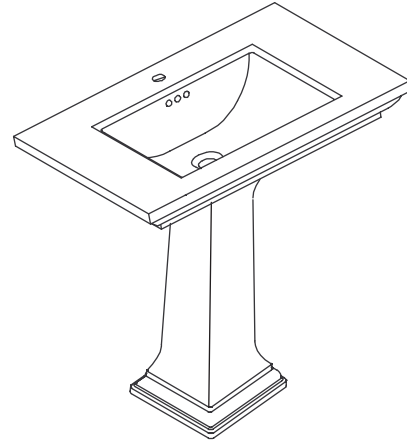

#### Features

- Pedestal lavatory
- Stately design
- Fireclay
- With overflow
- 8" (20.3 cm) centers (-8), 4" (10.2 cm) centers (-4), or single-hole (-1)
- 24-1/2" (62.2 cm) x 20-1/2" (52.1 cm) x 34-3/4" (88.3 cm)

#### Product Specification:

The pedestal lavatory with stately design and overflow shall be 24-1/2" (62.2 cm) in length, 20-1/2" (52.1 cm) in width, and 34-3/4" (88.3 cm) in height. Pedestal lavatory shall be made of fireclay. Pedestal lavatory shall have 8" (20.3 cm) centers, 4" (10.2 cm) centers, or single-hole drilling. Pedestal lavatory shall be Kohler Model K-2344-\_\_\_\_\_-\_\_\_\_\_.