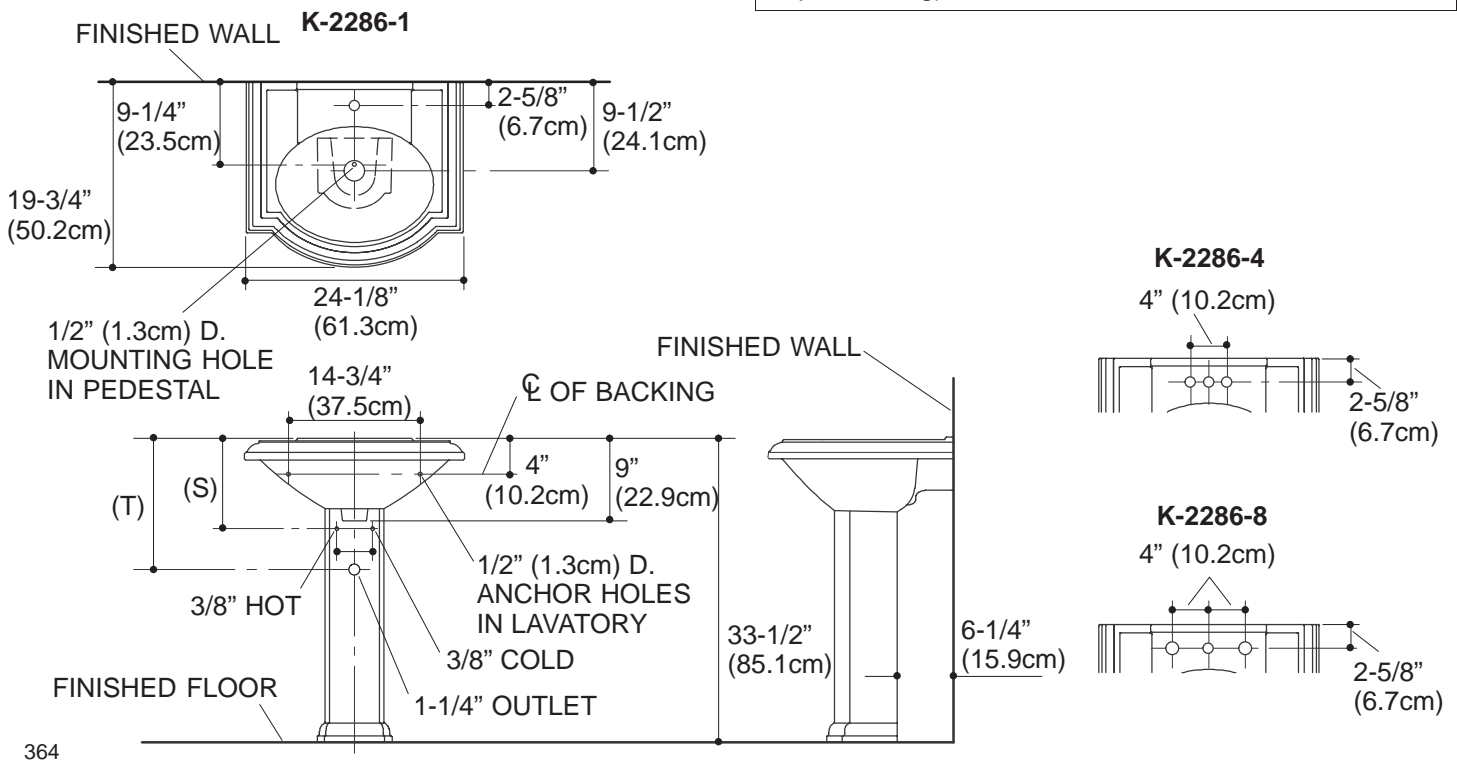

PRODUCT SPECIFICATION:

The pedestal lavatory shall be 24-1/8" (61.3cm) in length, 19-3/4" (50.2cm) in width, and 33-1/2" (85.1cm) in height. Pedestal lavatory shall be made of vitreous china. Pedestal lavatory shall have 8" (20.3cm) centers (-8), 4" (10.2cm) centers (-4), or single-hole (-1) drilling. Pedestal lavatory shall have overflow. Pedestal lavatory shall be Kohler Model K-2286-_____ -_____.

PRODUCT INFORMATION

Fixture*:		basin area	water depth
Lavatory		17" (43.2cm) x 12" (30.5cm)	4-7/8" (12.4cm)
Drain hole	1-3/4" D. (4.4cm)		
Holes	K-2286-8	K-2286-4	K-2286-1
Spout	1-3/8" D. (3.5cm)	1-1/4" D. (3.2cm)	1-3/8" D. (3.5cm)
Faucet	1-3/8" D. (3.5cm)	1-1/4" D. (3.2cm)	

PRODUCT INFORMATION

Included Components:	
Lavatory basin, single-hole	K-2287-1
Lavatory basin, 4" (10.2cm) centers	K-2287-4
Lavatory basin, 8" (20.3cm) centers	K-2287-8
Pedestal	K-2288
Pedestal accessory pack	52204
Rubber pads	63069

INSTALLATION NOTES

Install this product according to the installation guide.

(T) Pop-up drain 14-3/8" (36.5cm).

(S) 10" (25.4cm) (Based on 12" (30.5cm) riser which may require cutting).

PRODUCT DIAGRAM