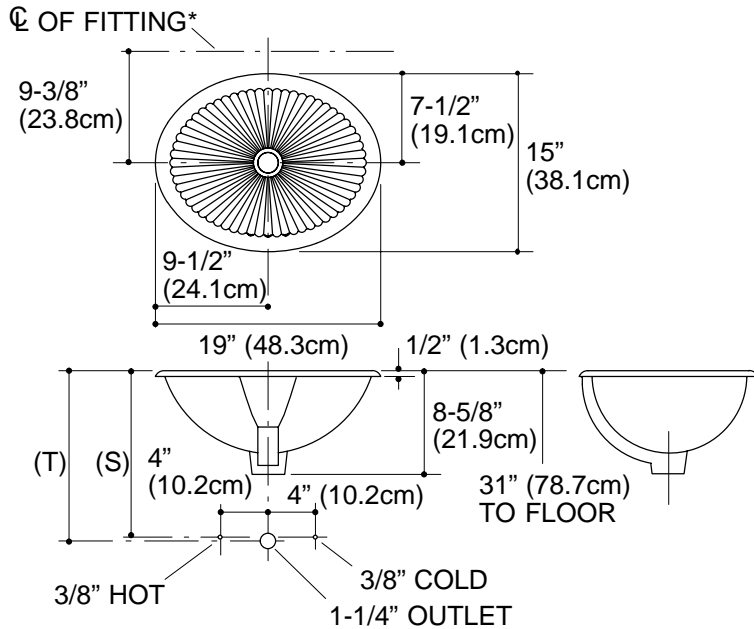

#### FEATURES

- 19" (48.3cm) x 15" (38.1cm)
- Vitreous china
- Self-rimming
- Sculptured basin
- With overflow
- With sealant

#### PRODUCT SPECIFICATION:

The self-rimming lavatory shall be 19" (48.3cm) in length, and 15" (38.1cm) in width. Lavatory shall be made of vitreous china. Lavatory shall be a sculptured basin. Lavatory shall have overflow. Lavatory shall include sealant. Lavatory shall be Kohler Model K-2217-\_\_\_\_\_.

**PRODUCT INFORMATION**

Fixture*:		basin area	water depth
Lavatory		17" (43.2cm) x 13" (33cm)	5" (12.7cm)
Outlet	1-3/4" D. (4.4cm)		

\* Approximate measurements for comparison only.

Included Components:	
Adhesive sealant	63034
Adjustable linkage	40372
Cutout template	1004265-7

Roughing-In Notes
(T) Pop-up drain 14-3/16" (36cm).
(S) 14" (35.6cm) (Based on 14" (35.6cm) riser which may require cutting).
*Spout must be 4-1/2" (11.4cm) long (min.) for adequate clearance into lavatory.