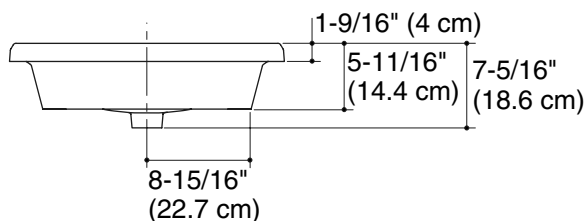

ESCALE™

Technical Information

Fixture*:	
Basin area	23-5/8" (60 cm) x 17-1/2" (44.5 cm)
Water depth	3-1/2" (8.8 cm)
Drain hole	1-11/16" (4.3 cm) D.
Faucet holes	1-3/8" (3.5 cm) D.
*Approximate measurements for comparison only.	
Included components:	
Cut-out template	1052864-7

Installation Notes

Install this product according to the installation guide.

K-19029-8

Product Diagram