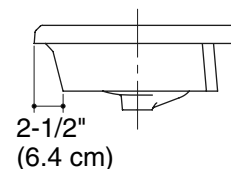

ESCALE™

Technical Information

Fixture*:	
Basin area	23-5/8" (60 cm) x 17-1/2" (44.5 cm)
Water depth	3-1/2" (8.8 cm)
Drain hole	1-11/16" (4.3 cm) D.
Faucet holes	1-3/8" (3.5 cm) D.
*Approximate measurements for comparison only.	
Included components:	
Cut-out template	1052864-7

Installation Notes

Install this product according to the installation guide.

K-19029-8

Product Diagram