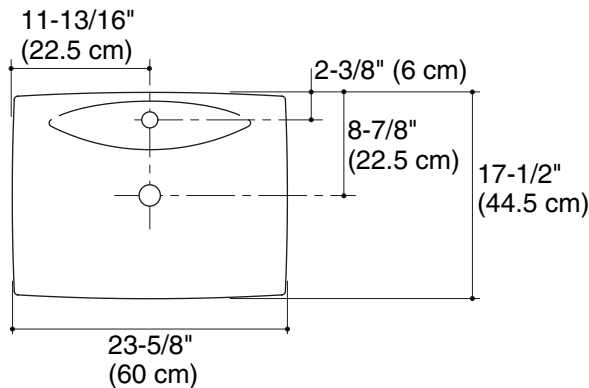

ESCALE™

Technical Information

Fixture*:	
Basin area	23-5/8" (60 cm) x 17-1/2" (44.5 cm)
Water depth	3-1/2" (8.8 cm)
Drain hole	1-11/16" (4.3 cm) D.
Faucet holes	1-3/8" (3.5 cm) D.
*Approximate measurements for comparison only.	
Included components:	
Cut-out template	1052864-7

Installation Notes

Install this product according to the installation guide.

K-19029-1