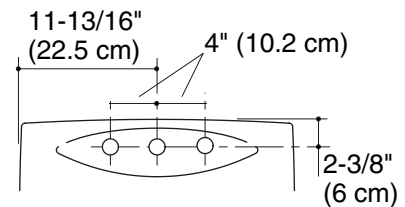

ESCALE™

Technical Information

Fixture*:	
Basin area	23-5/8" (60 cm) x 17-1/2" (44.5 cm)
Water depth	3-1/2" (8.8 cm)
Drain hole	1-11/16" (4.3 cm) D.
Faucet holes	1-3/8" (3.5 cm) D.
*Approximate measurements for comparison only.	
Included components:	
Cut-out template	1052864-7

Installation Notes

Install this product according to the installation guide.

K-19029-8

Product Diagram