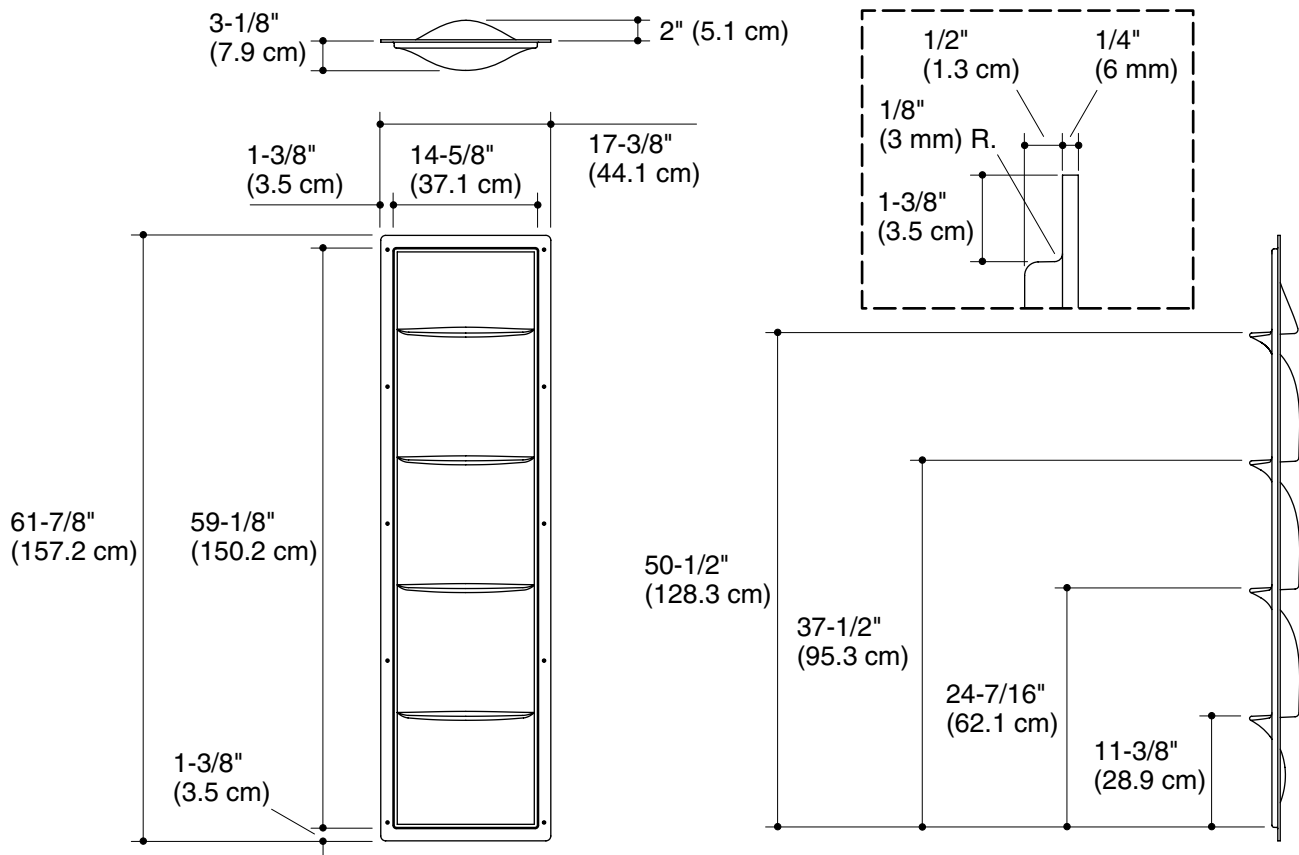

Technical Information

Fixture:	
Configuration	one-piece
Weight	21 lbs (9.53 kg)

Installation Notes

IMPORTANT! This product is for new construction or complete remodel (down to the stud framing) of tiled showers only. Do not install this product to plastic walls or any other material besides tile.

Install this product according to the installation guide.

Shimming may be required to create an even transition from the wall material to the unit.

Placement of unit must be determined in advance. Installation requires double studs at the desired location.

Product protrudes into the pocket stud. The intended pocket stud should be free of plumbing, wiring, or other obstructions.

Product Diagram