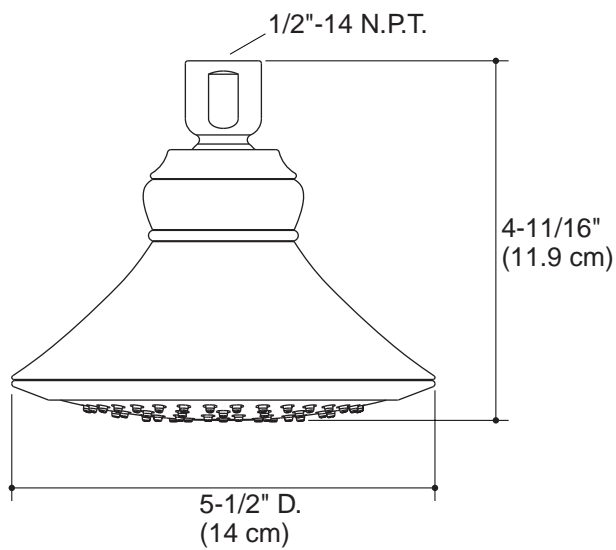

REVIVAL®

Installation Notes

Install this product according to the installation guide.

K-16166