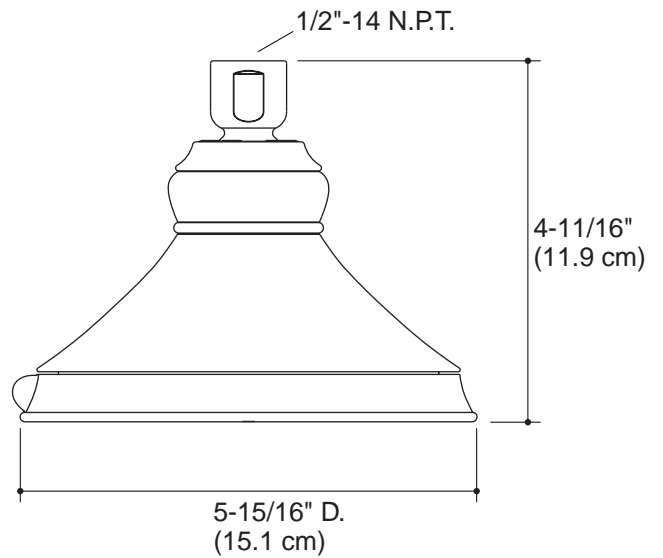

K-16167

Product Diagram