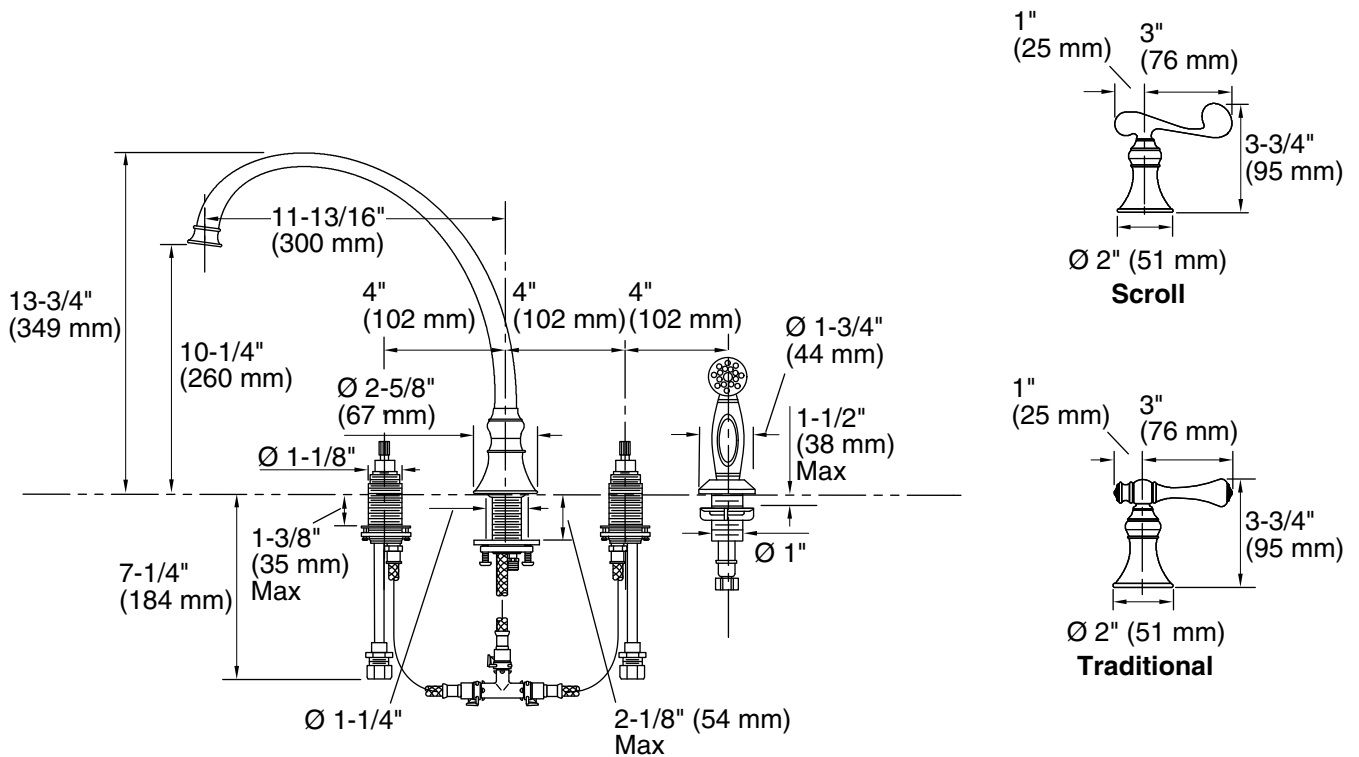

Optional Accessories		
1095353	Deep roughing-in kit for two-handle faucet and sidespray – fits 1-3/8" (35 mm) to 2-1/8" (54 mm) countertop thickness	<input type="checkbox"/> NA

Product Specification

The two-handle kitchen sink faucet shall be of brass construction and brass valve bodies. Product shall have a maximum flow rate of 2.2 gallons (8.3 L) per minute with lower flow aerator options available (refer to the Kohler Price Book). Product shall feature quarter-turn washerless ceramic disc valves, a 11-13/16" (300 mm) swing spout, and matching finish sidespray. Product shall feature flexible connections for easy installation. Product shall be available with scroll or traditional lever handles. Product shall be for 8" (203 mm) centers. Faucet shall be Kohler Model K-16111-____-____.

REVIVAL®

Installation Notes

Install this product according to the installation guide.

ADA, CSA B651, OBC compliant when installed to the specific requirements of these regulations.

Product complies with ASME A112.18.1/CSA B125.1. All dimensions are nominal.

Product Diagram