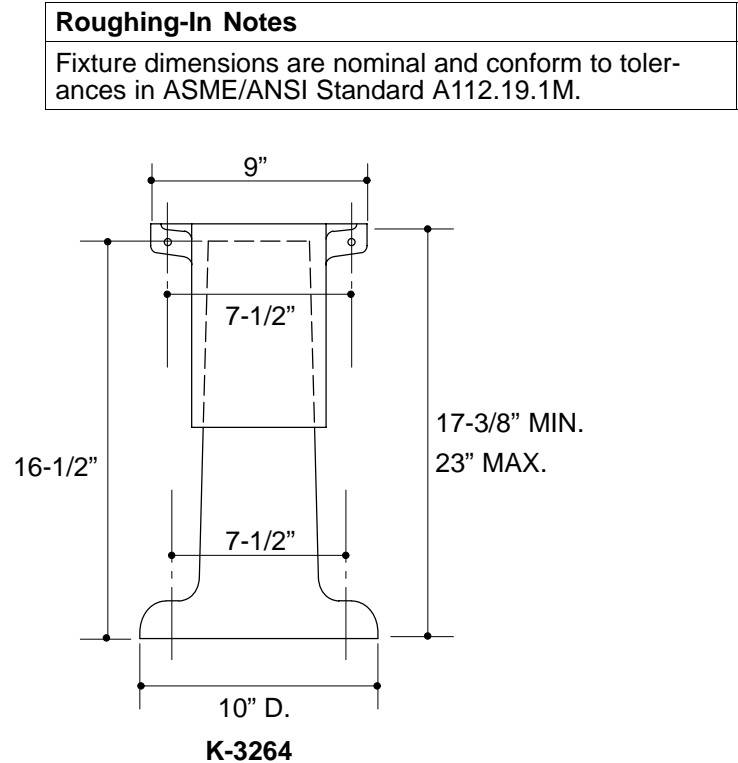

Ordering Information

Applicable adjustable pedestal:	
25" to 31" height, painted finish	K-3264-PP
31" to 36" height, painted finish	K-3265-PP
25" to 31" height, glazed finish	K-3264-P
31" to 36" height, glazed finish	K-3265-P