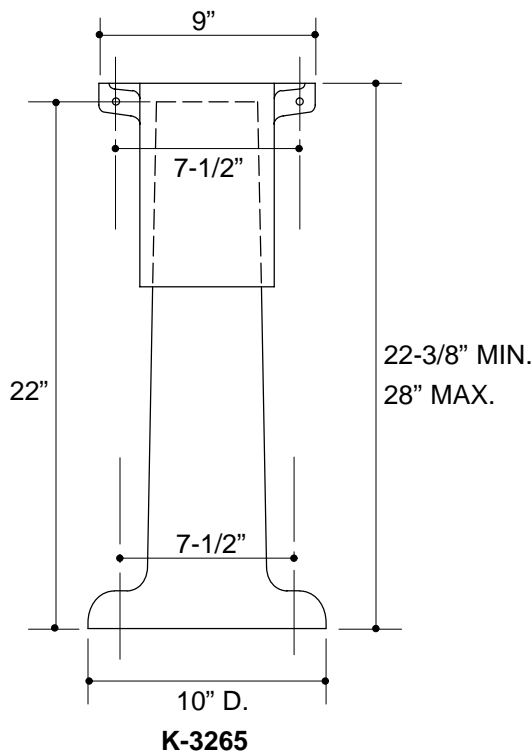

Ordering Information

Applicable adjustable pedestal:	
25" to 31" height, painted finish	K-3264-PP
31" to 36" height, painted finish	K-3265-PP
25" to 31" height, glazed finish	K-3264-P
31" to 36" height, glazed finish	K-3265-P