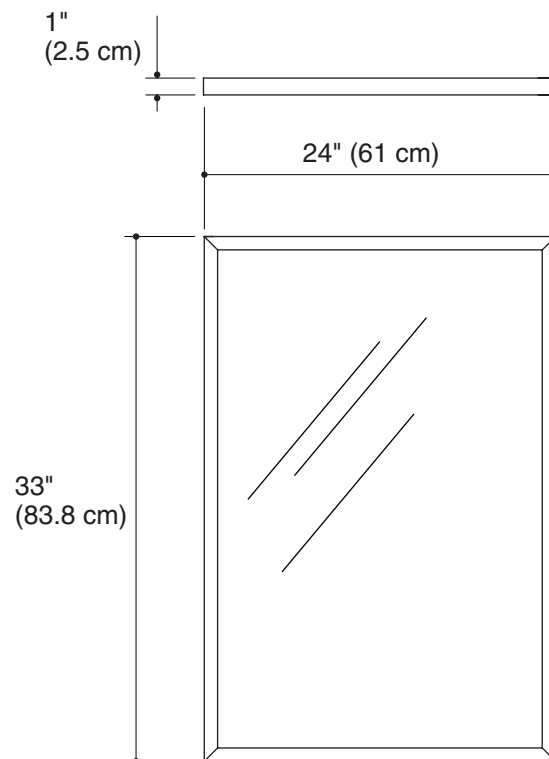

CHALKSTRIPE™

Installation Notes

Install this product according to the installation guide.

Select the type of fastener based on the wall material. A minimum 20 lb (9.07 kg) load bearing fastener is recommended.

Install the fastener to a stud to avoid possible property and product damage.

Product Diagram