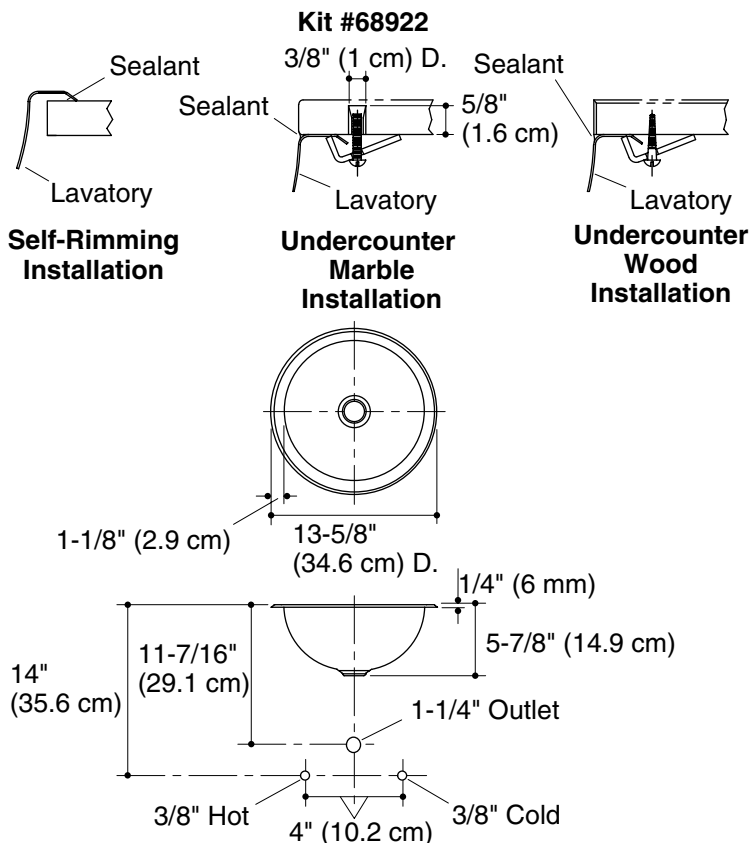

KOHLER® Roughing-In

**K-2610
BOLERO®
ROUND LAVATORY**

Product Information

Applicable product:	
Round lavatory – Mirror finish	K-2610-MU
Round lavatory – Luster finish	K-2610-SU

Fixture*:	basin area	water depth
Lavatory	11-1/2" (29.2 cm) D.	5-1/4" (13.3 cm)
Outlet	1 5/8" (4.1 cm) D.	
* Approximate measurements for comparison only.		

Included components:	
Basin clamp assembly (undercounter)	68922
Drain gasket	33507
Tube	1011037-CP
Cut-out template	111578-7

Installation Notes

Install this product according to the installation guide.

Fixture conforms to ASME Standard A112.19.3/CSA B45.4. All dimensions are nominal.

Note: Waterproof unprotected overhang area of the underside of wood counter.

	A
Self-rimming (shown)	6-1/2" (16.5 cm)
Undercounter	7-1/4" (18.4 cm)