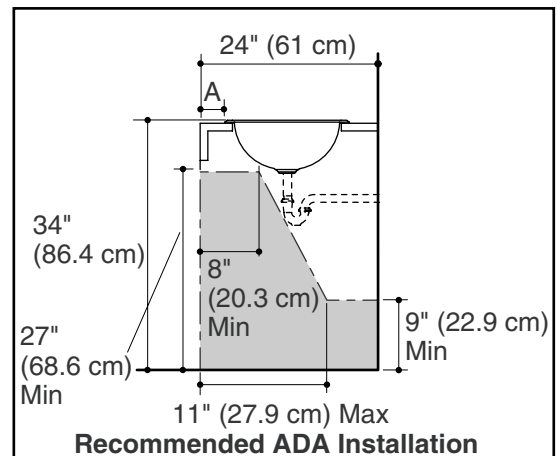

KOHLER® Roughing-In

**K-2610
BOLERO®
ROUND LAVATORY**

Product Information

Applicable product:	
Round lavatory – Mirror finish	K-2610-MU
Round lavatory – Luster finish	K-2610-SU

Fixture*:	basin area	water depth
Lavatory	11-1/2" (29.2 cm) D.	5-1/4" (13.3 cm)
Outlet	1 5/8" (4.1 cm) D.	
* Approximate measurements for comparison only.		

Included components:	
Basin clamp assembly (undercounter)	68922
Drain gasket	33507
Tube	1011037-CP
Cut-out template	111578-7

Installation Notes

Install this product according to the installation guide.

Fixture conforms to ASME Standard A112.19.3/CSA B45.4. All dimensions are nominal.

Note: Waterproof unprotected overhang area of the underside of wood counter.

	A
Self-rimming (shown)	6-1/2" (16.5 cm)
Undercounter	7-1/4" (18.4 cm)