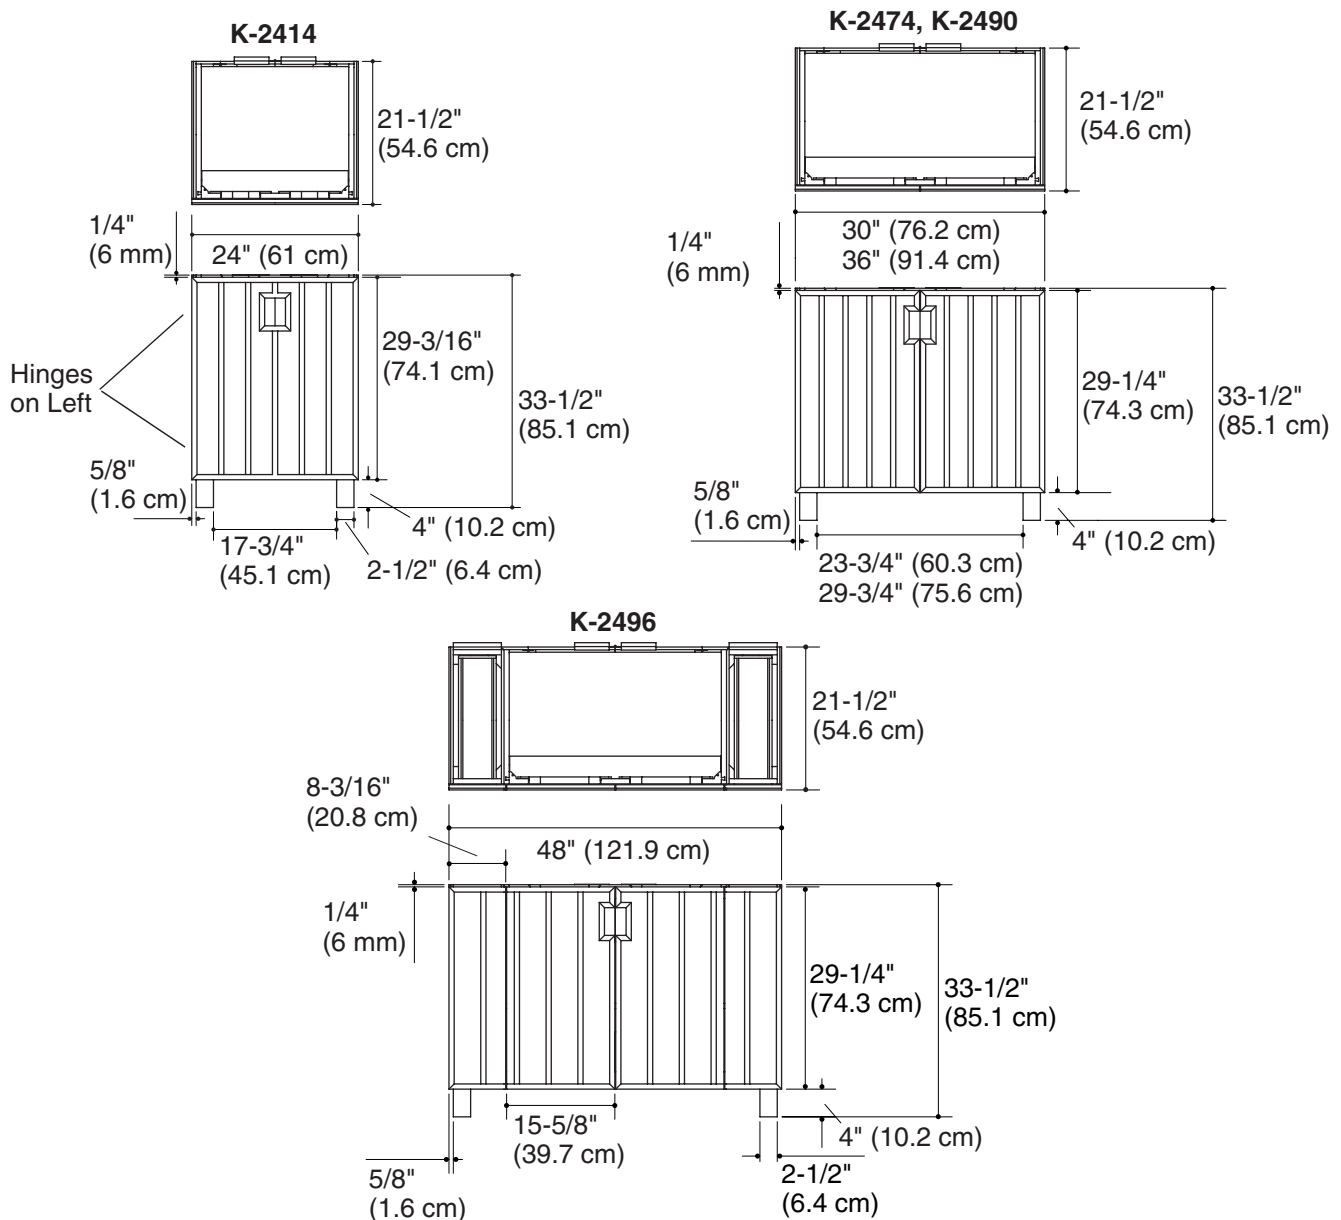

CHALKSTRIPE™

Recommended Accessories

K-2418	Drawer accessory – rail-mount installation		☐ NA
K-2419	Door accessory – door-mount installation		☐ NA
K-2508	Vertical wall-mount mirror – 24" (61 cm) x 33" (83.8 cm) x 1" (2.5 cm)	☐ F42	

Installation Notes

Install this product according to the installation guide.

Product Diagram