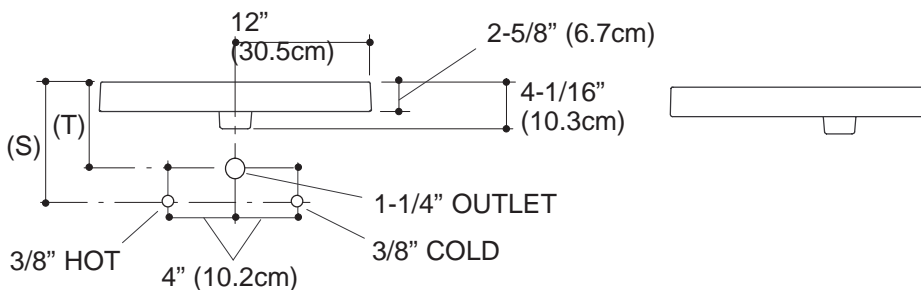

PRODUCT INFORMATION

Fixture*:		basin area	water depth
Lavatory		22" (55.9cm) x 17-1/2" (44.5cm)	1-3/4" (4.4cm)
Outlet	1-3/4" D. (4.4cm)		
* Approximate measurements for comparison only.			

Holes	K-2314-1	K-2314-4	K-2314-8
Spout	1-3/8" D. (3.5cm)	1-3/16" D. (3cm)	1-3/16" D. (3cm)
Faucet		1-3/16" D. (3cm)	1-7/16" D. (3.7cm)

Included Components:	
Adhesive sealant	63034
Cutout template	1014137-7