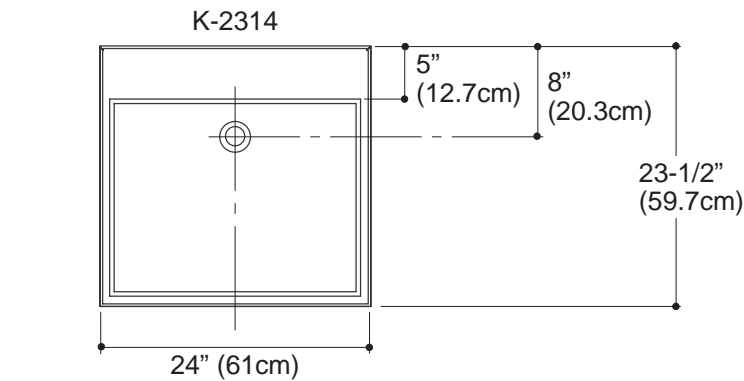

WADING BASIN LAVATORY

K-2314

FEATURES

- 24" (61cm) x 23-1/2" (59.7cm)
- Fireclay
- Without overflow
- Above-counter
- With sealant
- No faucet drilling (K-2314), single-hole drilling (K-2314-1), 4" (10.2cm) centers drilling (K-2314-4), or 8" (20.3cm) centers (K-2314-8) drilling

Optional Accessories

K-3021	24" (61cm) Purist Natural Lavastone Countertop	<input type="checkbox"/> NA
--------	--	-----------------------------

PRODUCT SPECIFICATION:

The lavatory shall be 24" (61cm) in length x 23-1/2" (59.7cm) in width. Lavatory shall be made out of fireclay. Lavatory shall have no faucet drilling (K-2314), single-hole drilling (K-2314-1), 4" (10.2cm) centers (K-2314-4) or 8" (20.3cm) centers (K-2314-8). Lavatory shall include sealant. Lavatory shall be without overflow. Lavatory shall be Kohler Model K-2314-_____ - _____.

PRODUCT INFORMATION

Fixture*:		basin area	water depth
Lavatory		22" (55.9cm) x 17-1/2" (44.5cm)	1-3/4" (4.4cm)
Outlet	1-3/4" D. (4.4cm)		
* Approximate measurements for comparison only.			

Holes	K-2314-1	K-2314-4	K-2314-8
Spout	1-3/8" D. (3.5cm)	1-3/16" D. (3cm)	1-3/16" D. (3cm)
Faucet		1-3/16" D. (3cm)	1-7/16" D. (3.7cm)

Included Components:	
Adhesive sealant	63034
Cutout template	1014137-7

(T) Pop-up drain 9-11/16" (24.6cm), grid drain 10-7/16" (26.5cm)		
Supply (based on 12" (30.5cm) riser which may require cutting)	K-2314-1 K-2314-4	K-2314-8
(S)	10" (25.4cm)	14" (35.6cm)