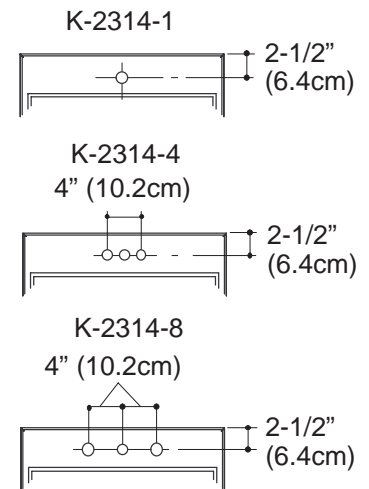

WADING BASIN LAVATORY

K-2314

FEATURES

- 24" (61cm) x 23-1/2" (59.7cm)
- Fireclay
- Without overflow
- Above-counter
- With sealant
- No faucet drilling (K-2314), single-hole drilling (K-2314-1), 4" (10.2cm) centers drilling (K-2314-4), or 8" (20.3cm) centers (K-2314-8) drilling

Optional Accessories

K-3021	24" (61cm) Purist Natural Lavastone Countertop	<input type="checkbox"/> NA
--------	--	-----------------------------

PRODUCT SPECIFICATION:

The lavatory shall be 24" (61cm) in length x 23-1/2" (59.7cm) in width. Lavatory shall be made out of fireclay. Lavatory shall have no faucet drilling (K-2314), single-hole drilling (K-2314-1), 4" (10.2cm) centers (K-2314-4) or 8" (20.3cm) centers (K-2314-8). Lavatory shall include sealant. Lavatory shall be without overflow. Lavatory shall be Kohler Model K-2314-_____ - _____.

PRODUCT INFORMATION

Fixture*:		basin area	water depth
Lavatory		22" (55.9cm) x 17-1/2" (44.5cm)	1-3/4" (4.4cm)
Outlet	1-3/4" D. (4.4cm)		
* Approximate measurements for comparison only.			

Holes	K-2314-1	K-2314-4	K-2314-8
Spout	1-3/8" D. (3.5cm)	1-3/16" D. (3cm)	1-3/16" D. (3cm)
Faucet		1-3/16" D. (3cm)	1-7/16" D. (3.7cm)

Included Components:	
Adhesive sealant	63034
Cutout template	1014137-7

(T) Pop-up drain 9-11/16" (24.6cm), grid drain 10-7/16" (26.5cm)		
Supply (based on 12" (30.5cm) riser which may require cutting)	K-2314-1 K-2314-4	K-2314-8
(S)	10" (25.4cm)	14" (35.6cm)