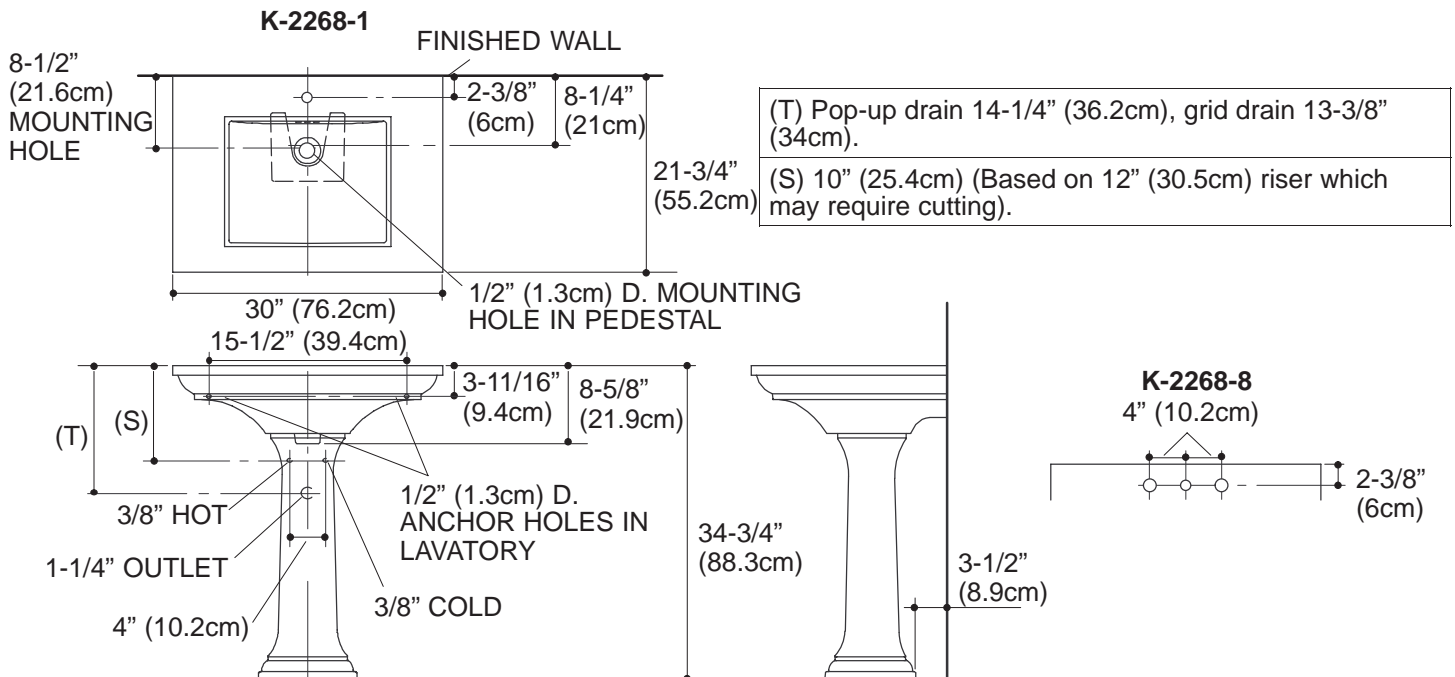

PRODUCT INFORMATION

Fixture*:		basin area	water depth
Lavatory		18" (45.7cm) x 14" (35.6cm)	5" (12.7cm)
Drain hole	1-3/4" D. (4.4cm)		
* Approximate measurements for comparison only.			

Holes	K-2268-1	K-2268-8
Spout	1-3/8" D. (3.5cm)	1-3/8" D. (3.5cm)
Faucet		1-3/8" D. (3.5cm)

Included Components:	
Lavatory basin, single-hole	K-2269-1
Lavatory basin, 8" (20.3cm) centers	K-2269-8
Pedestal	K-2267
Rubber pads	63069
Lavatory accessory pack	52204

INSTALLATION NOTES

Install this product according to the installation guide.

.75<116

PRODUCT DIAGRAM