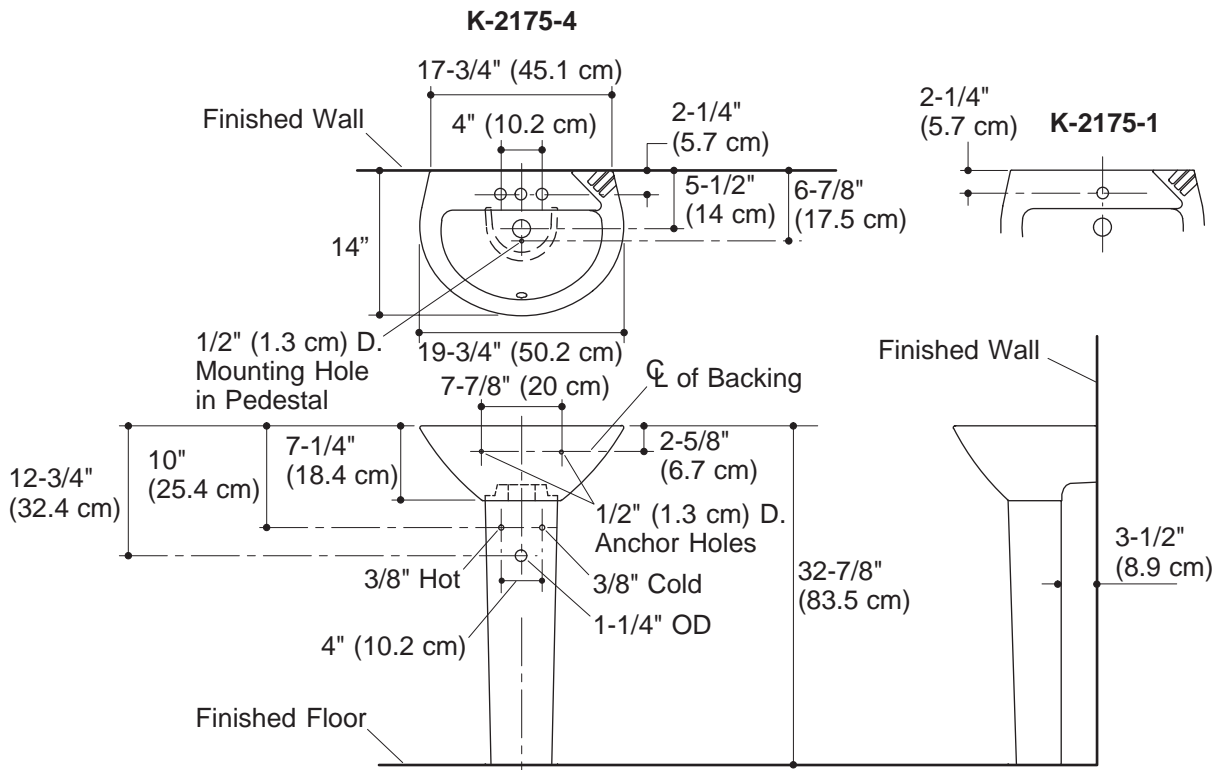

PARIGI™

Technical Information

Fixture*:	basin area	water depth
Lavatory	16" (40.6 cm) x 9" (22.9 cm)	3-1/2" (8.9 cm)
Drain hole	1-3/4" (4.4 cm) D.	
* Approximate measurements for comparison only.		

Holes	K-2175-4	K-2175-1
Spout	1-1/4" (3.2 cm) D.	1-3/8" (3.5 cm) D.
Faucet	1-1/4" (3.2 cm) D.	

Included Components:	
Lavatory basin, 4" (10.2 cm) centers	K-2176-4
Lavatory basin, single-hole	K-2176-1
Pedestal	K-2177
Accessory pack	52204
Rubber pads	63069

Optional Components:	
Hollow wall pedestal lavatory mounting kit	1041816

Installation Notes

Install this product according to the installation guide.

Product Diagram