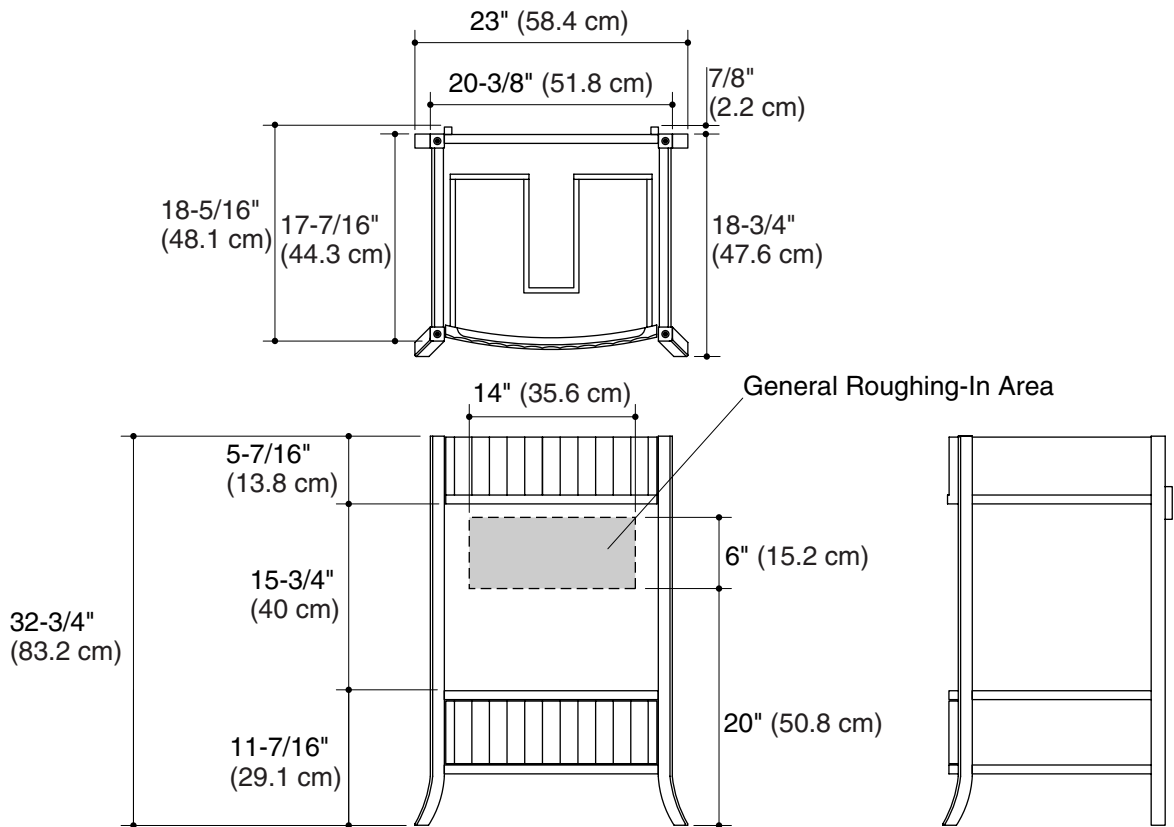

KELSTON™

Installation Notes

Install this product according to the installation guide.

NOTE: Plumbing fittings will be exposed and visible once the vanity installation is complete. Plated plumbing fittings are recommended.

Decorative cabinet hardware is supplied. Refer to the Kohler bath accessories line for additional decorative cabinet hardware to complement your vanity.

Product Diagram