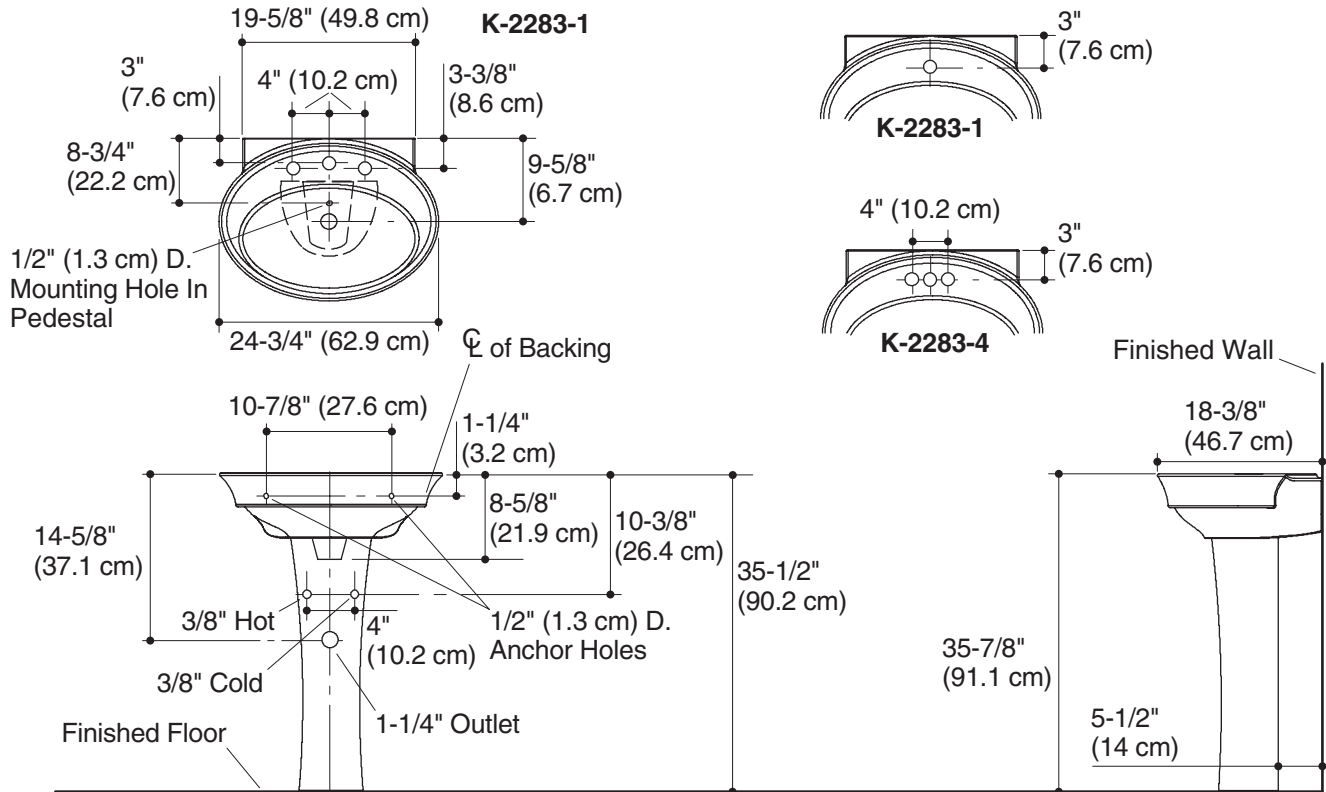

Technical Information

Fixture:	Basin area	Water depth
Lavatory	19-5/8" (49.8 cm) x 11-3/4" (29.8 cm)	5" (12.7 cm)
Outlet	1-3/4" (4.4 cm) D.	

Holes	K-2283-1	K-2283-4	K-2283-8
Spout	1-3/8" (3.5 cm) D.	1-1/4" (3.2 cm) D.	1-3/8" (3.5 cm) D.
Faucet		1-1/4" (3.2 cm) D.	1-3/8" (3.5 cm) D.

Included components:	
Lavatory basin, single-hole	K-2284-1
Lavatory basin, 4" (10.2 cm) centers	K-2284-4
Lavatory basin, 8" (20.3 cm) centers	K-2284-8
Pedestal accessory pack	1018157
Rubber pads	63069
Pedestal	K-2285

Installation Notes

Install this product according to the installation guide.

Product Diagram