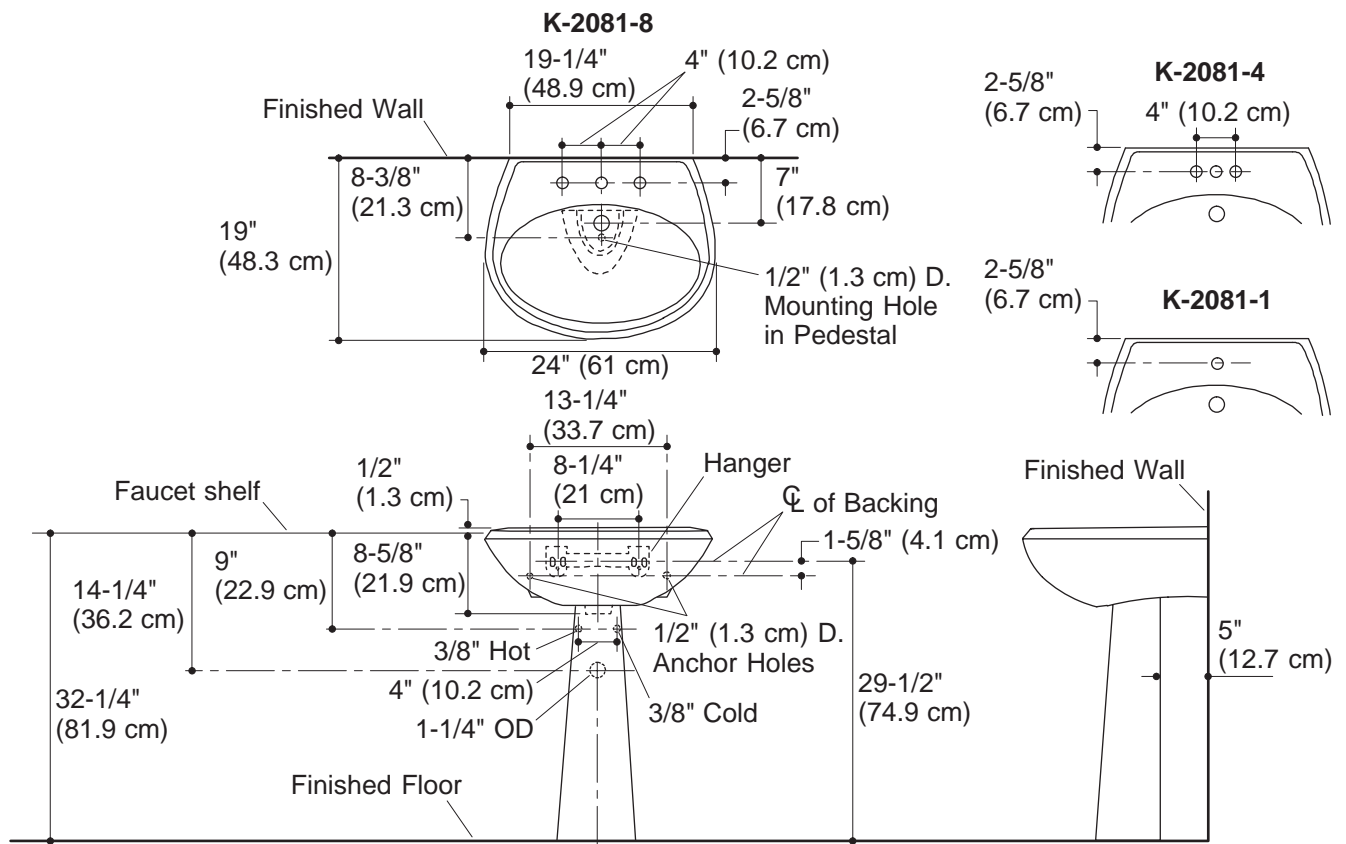

CHABLIS™

Technical Information

Fixture*:	basin area	water depth
Lavatory	22" (55.9 cm) x 13" (33 cm)	5" (12.7 cm)
Drain hole	1-3/4" (4.4 cm) D.	
* Approximate measurements for comparison only.		

Holes	K-2081-8	K-2081-4	K-2081-1
Spout	1-3/8" (3.5 cm) D.	1-1/4" (3.2 cm) D.	1-3/8" (3.5 cm) D.
Faucet	1-3/8" (3.5 cm) D.	1-1/4" (3.2 cm) D.	

Included Components:	
Lavatory basin, 8" (20.3 cm) centers	K-2138-8
Lavatory basin, 4" (10.2 cm) centers	K-2138-4
Lavatory basin, single-hole	K-2138-1
Pedestal	K-2142
Hanger	64839
Rubber pads	63069

Optional Components:

Hollow wall pedestal lavatory mounting kit	1041816

Installation Notes

Install this product according to the installation guide.

Product Diagram