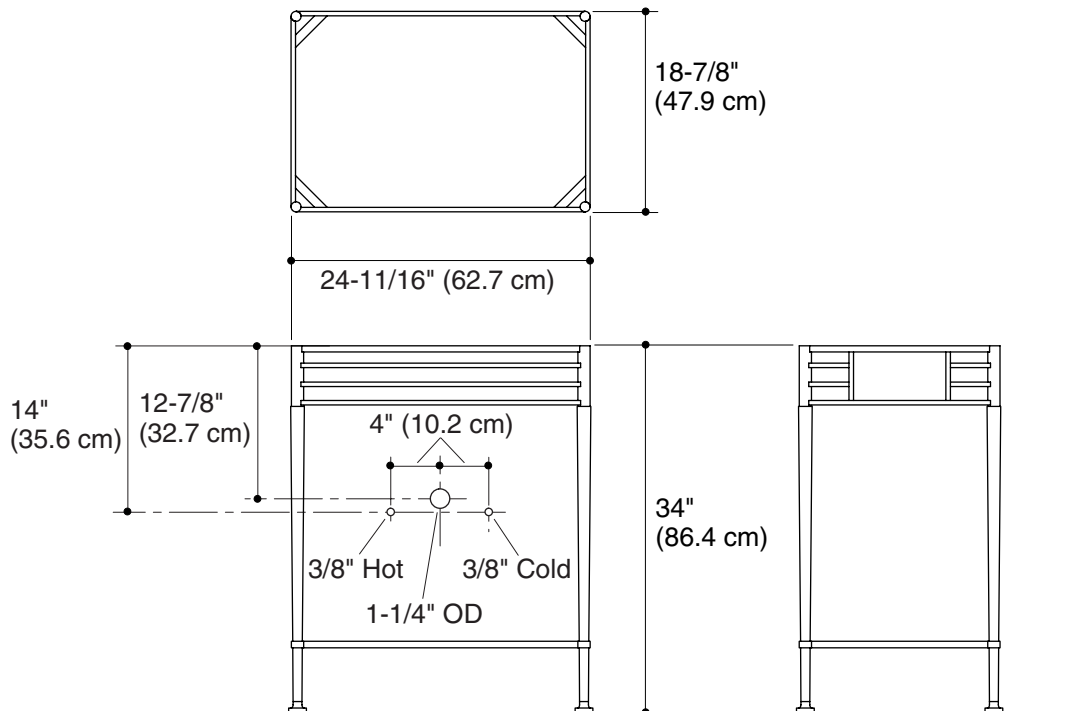

CONSOLE TABLE K-14041

Features

- Wrought iron with textured black finish
- Glass shelf
- For 26" (66 cm) table tops
- 24-11/16" (62.7 cm) x 18-7/8" (47.9 cm) x 34" (86.4 cm)

Codes/Standards Applicable

Specified model meets or exceeds the following:

Product Specification

The console table shall be 24-11/16" (62.7 cm) in length, 18-7/8" (47.9 cm) in width, and 34" (86.4 cm) in height. Product shall be made of wrought iron with black textured finish. Product shall include a glass shelf. Product shall be for 26" (66 cm) table tops. Console table shall be Kohler Model K-14041-TXB.

TOP ART™

Technical Information

Included components:	
Hardware pack	1059266
Levelers (4)	1000593
Wall anchor	1059110
Glass	1059108

Installation Notes

Install this product according to the installation guide.

Product Diagram