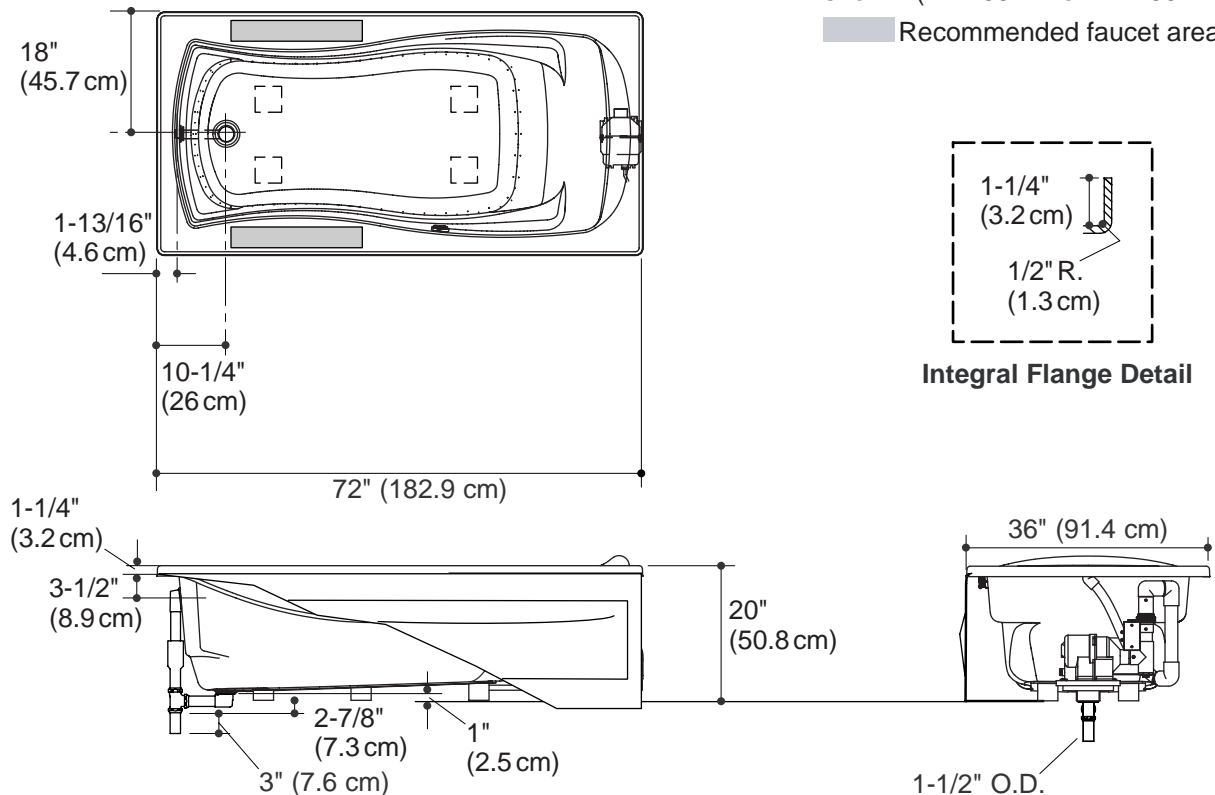

Product Specification

The bath with airjets shall be 72" (182.9 cm) in length, 36" (91.4 cm) in width, and 20" (50.8 cm) in height. Bath shall be made of acrylic and shall have an integral apron. Bath shall have a 1 hp blower motor with 300 W heater and an electronic user control. The blower motor shall have a grounding-type plug-in cord. Bath shall have 120 airjets. Bath shall be UL listed. The bath shall have a removable pillow and a removable footstop as options. The bath with airjets shall be Kohler Model K-1257-G____-_____.

MARIPOSA™ 6' BUBBLEMASSAGE™

Technical Information

Fixture:*	basin area	top area	weight
Bathing well	50" (127 cm) x 24" (61 cm)	65" (165.1 cm) x 27" (68.6 cm)	109 lbs (49.4 kg)
To overflow	14" (35.6 cm)	capacity	
		72 gal. (272.5 L)	

Installation Notes

Install this product according to the installation guide.

Floor support under the bath must provide for a minimum of 80 lbs/square foot (390 kg/square meter).

If installing a rim-mount faucet, make sure there is no interference with drain overflow and circulating system before drilling any holes. Consult local and national codes for minimum air gap requirements if installing a spout on the faucet deck.

No change in measurements with drain shown. (K-7166-AF or K-7166M-AF)

Recommended faucet area.

Product Diagram