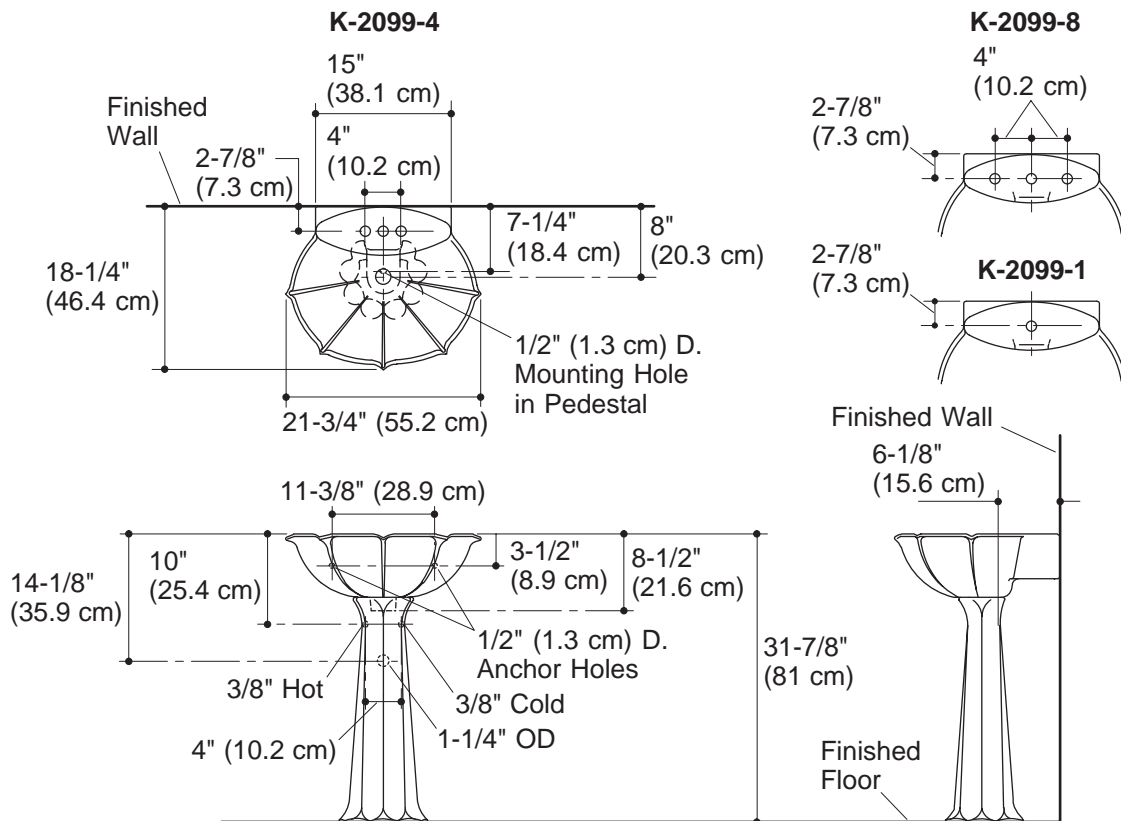

ANATOLE™

Technical Information

Fixture*:	basin area	water depth
Lavatory	20" (50.8 cm) x 11" (27.9 cm)	6-5/8" (16.8 cm)
Drain hole	1-3/4" (4.4 cm) D.	

* Approximate measurements for comparison only.

Holes	K-2099-8	K-2099-4	K-2099-1
Spout	1-3/8" (3.5 cm) D.	1-1/4" (3.2 cm) D.	1-3/8" (3.5 cm) D.
Faucet	1-3/8" (3.5 cm) D.	1-1/4" (3.2 cm) D.	

Included Components:	
Lavatory basin, 8" (20.3 cm) centers	K-2230-8
Lavatory basin, 4" (10.2 cm) centers	K-2230-4
Lavatory basin, single-hole	K-2230-1
Pedestal	K-2232
Accessory pack	52204
Rubber pads	63069

Optional Components:

Hollow wall pedestal lavatory mounting kit	1041816

Installation Notes

Install this product according to the installation guide.

Product Diagram