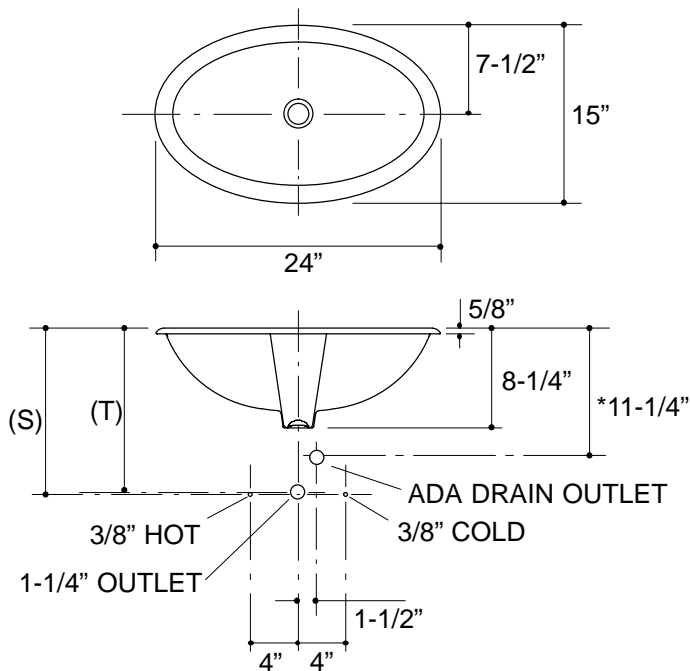

#### FEATURES

- 24" x 15"
- Vitreous china
- Self-rimming
- With overflow
- ADA compliant
- With sealant

#### PRODUCT SPECIFICATION:

The self-rimming countertop lavatory shall be 24" in length, and 15" in width. Lavatory shall be made of vitreous china. Lavatory shall have overflow. Lavatory shall be ADA compliant. Lavatory shall include sealant. Lavatory shall be Kohler Model K-2220-\_\_\_\_\_.

## PRODUCT INFORMATION

ADA compliant.			
Fixture*:		basin area	water depth
Lavatory		21" x 12"	4-7/8"
Outlet	1-3/4" D.		
* Approximate measurements for comparison only.			
Included Components:			
Adhesive sealant		63034	
Adjustable linkage		40372	
Cutout template		110359	

### Roughing-In Notes

\*Based on K-8998 with 1" of tailpiece exposed.

(T) Pop-up drain 13-13/16".

(S) 14" (Based on 12" riser which may require cutting).

4-5/8" minimum faucet spout length needed to reach over rim into basin.