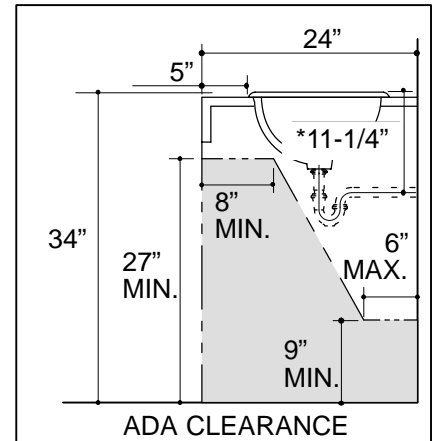

#### FEATURES

- 24" x 15"
- Vitreous china
- Self-rimming
- With overflow
- ADA compliant
- With sealant

#### PRODUCT SPECIFICATION:

The self-rimming countertop lavatory shall be 24" in length, and 15" in width. Lavatory shall be made of vitreous china. Lavatory shall have overflow. Lavatory shall be ADA compliant. Lavatory shall include sealant. Lavatory shall be Kohler Model K-2220-\_\_\_\_\_.

## PRODUCT INFORMATION

ADA compliant.			
Fixture*:		basin area	water depth
Lavatory		21" x 12"	4-7/8"
Outlet	1-3/4" D.		
* Approximate measurements for comparison only.			
Included Components:			
Adhesive sealant		63034	
Adjustable linkage		40372	
Cutout template		110359	

### Roughing-In Notes

\*Based on K-8998 with 1" of tailpiece exposed.

(T) Pop-up drain 13-13/16".

(S) 14" (Based on 12" riser which may require cutting).

4-5/8" minimum faucet spout length needed to reach over rim into basin.