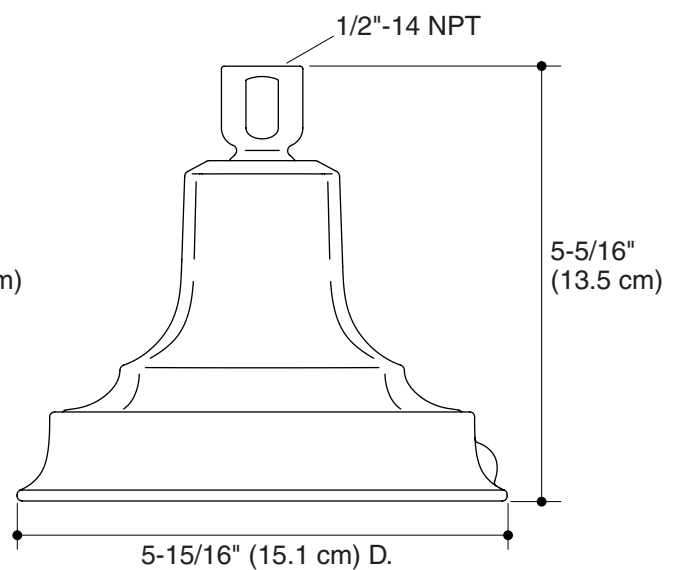

Product Information

Applicable product:	
Single-function showerhead	K-16244
Multi-function showerhead	K-16245

Installation Notes

Install this product according to the installation guide.

K-16245