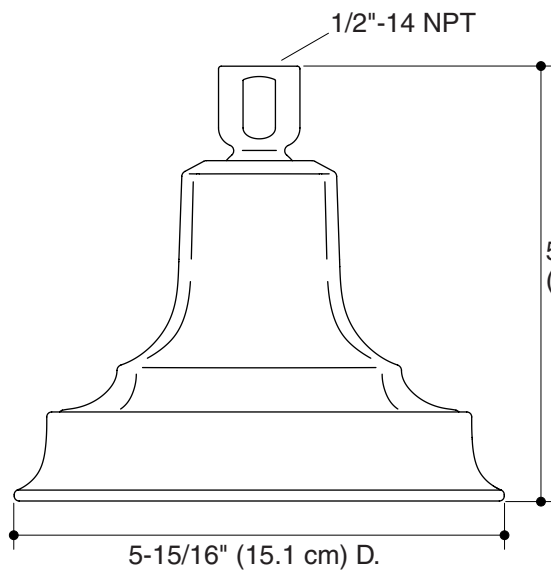

Product Information

Applicable product:	
Single-function showerhead	K-16244
Multi-function showerhead	K-16245

Installation Notes

Install this product according to the installation guide.

K-16244