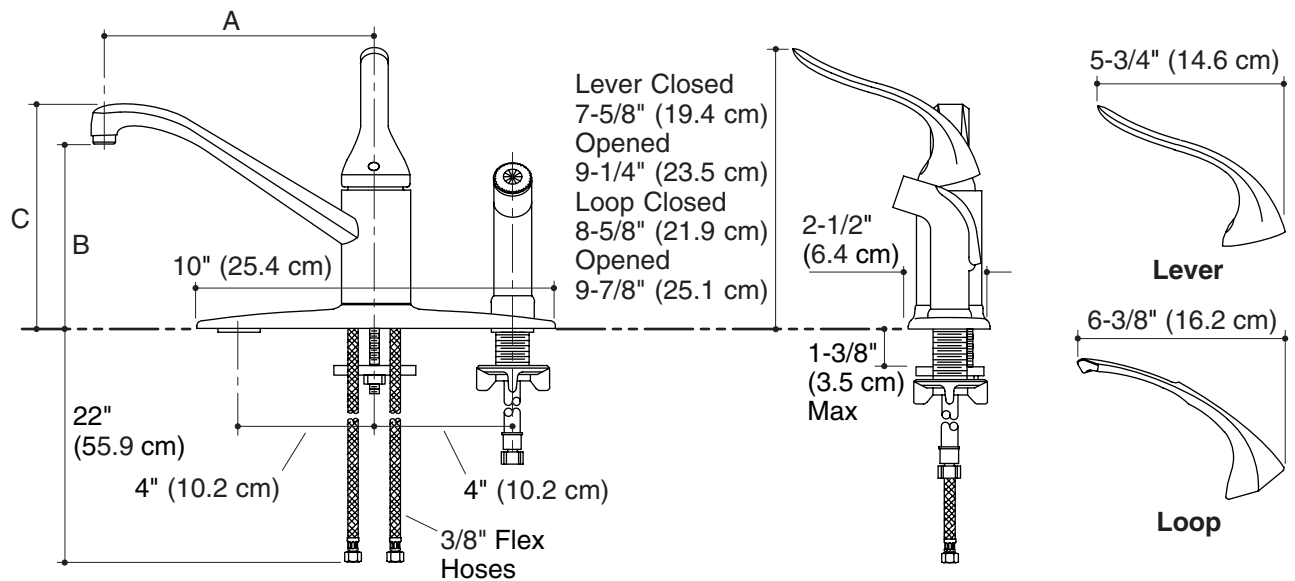

**KITCHEN SINK FAUCET  
K-15173**

**Features**

- Metal construction
- One-piece, self-contained ceramic disc valve allows both volume and temperature control
- Temperature memory allows faucet to be turned on and off at any temperature setting
- High-temperature limit stop for added safety
- 2.2 gpm (8.3 lpm) flow rate
- Lower flow aerator options are available (refer to the Kohler Price Book)
- Lever or loop handle
- Handspray through escutcheon
- 22" (55.9 cm) long stainless steel flexible hose connections
- Available with a 8-1/2" (21.6 cm) or 10" (25.4 cm) swing spout

**Specified Model**

Model	Description		
K-15173-F	Kitchen sink faucet with 8-1/2" (21.6 cm) swing spout	<input type="checkbox"/> CP	
K-15173-FT	Kitchen sink faucet with 10" (25.4 cm) swing spout	<input type="checkbox"/> CP	
K-15173-FL	Kitchen sink faucet with 10" (25.4 cm) swing spout		<input type="checkbox"/> CP
<b>Optional Accessories</b>			
K-15179-A	12" (30.5 cm) swing spout and aerator	<input type="checkbox"/> CP	

**Product Specification**

Single-control kitchen sink faucet shall be of metal construction. Faucet shall include a one-piece, self-contained ceramic disc valve, which allows volume and temperature control. Valve shall feature temperature memory, allowing the faucet to be turned on and off at any temperature setting. Valve shall include a high-temperature limit stop. Faucet shall include 8-1/2" (21.6 cm) or 10" (25.4 cm) swing spout, lever or loop handle, and handspray through escutcheon. Faucet shall include 22" (55.9 cm) long stainless steel flexible hose connections. Faucet shall be rated at 2.2 gallons (8.3 L) per minute. Faucet shall have lower flow aerator options. Faucet shall be Kohler Model K-15173-\_\_\_\_\_-CP.

## Installation Notes

Install this product according to the installation guide.

	A	B	C
K-15173-F	8-1/2" (21.6 cm)	6-7/8" (17.5 cm)	6-1/4" (15.9 cm)
K-15173-FT, K-15173-FL	10" (25.4 cm)	6-1/4" (15.9 cm)	7-1/4" (18.4 cm)