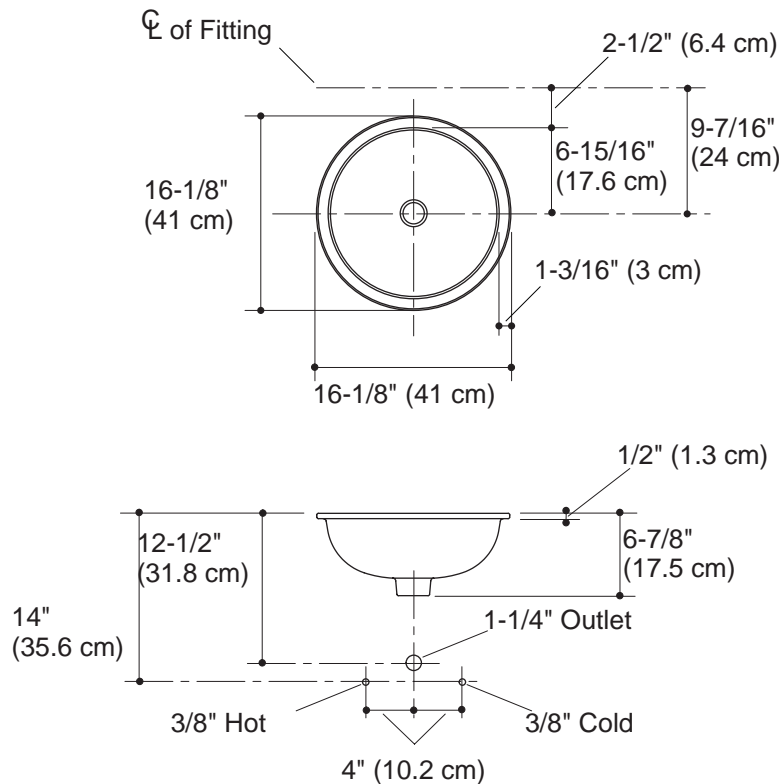

### Product Information

Applicable product:			
Mexico products have an <b>M</b> after the first sequence of numbers (i.e. K-12345 <b>M</b> ).			
14" D. (35.6 cm) Lavatory	K-14287-H6	Shown	
Fixture:*		basin area	water depth
Lavatory		14" D. (35.6 cm)	5" (12.7 cm)
Drain hole	1-3/4" D. (3.2 cm)		
* Approximate measurements for comparison only.			
Included Components:			
Basin clamp assembly		52047	
Adhesive sealant		63034	
Cut-out template		1035896-7	

### Installation Notes

Install this product according to the installation guide.

Supplied basin clamp assemblies require 1" (2.5 cm) minimum countertop thickness. Installer must supply anchors for thinner countertops.

**NOTICE:** Countertop manufacturer or cutter must use the cutout template provided with the product, or a current one provided by Kohler (call 1-800-4-KOHLER). Kohler is not responsible for cutout errors when incorrect cutout template is used.

Fixture dimensions are nominal and conform to tolerances in ASME Standard A112.19.2.

**Marble Installation**

**Wood Installation**