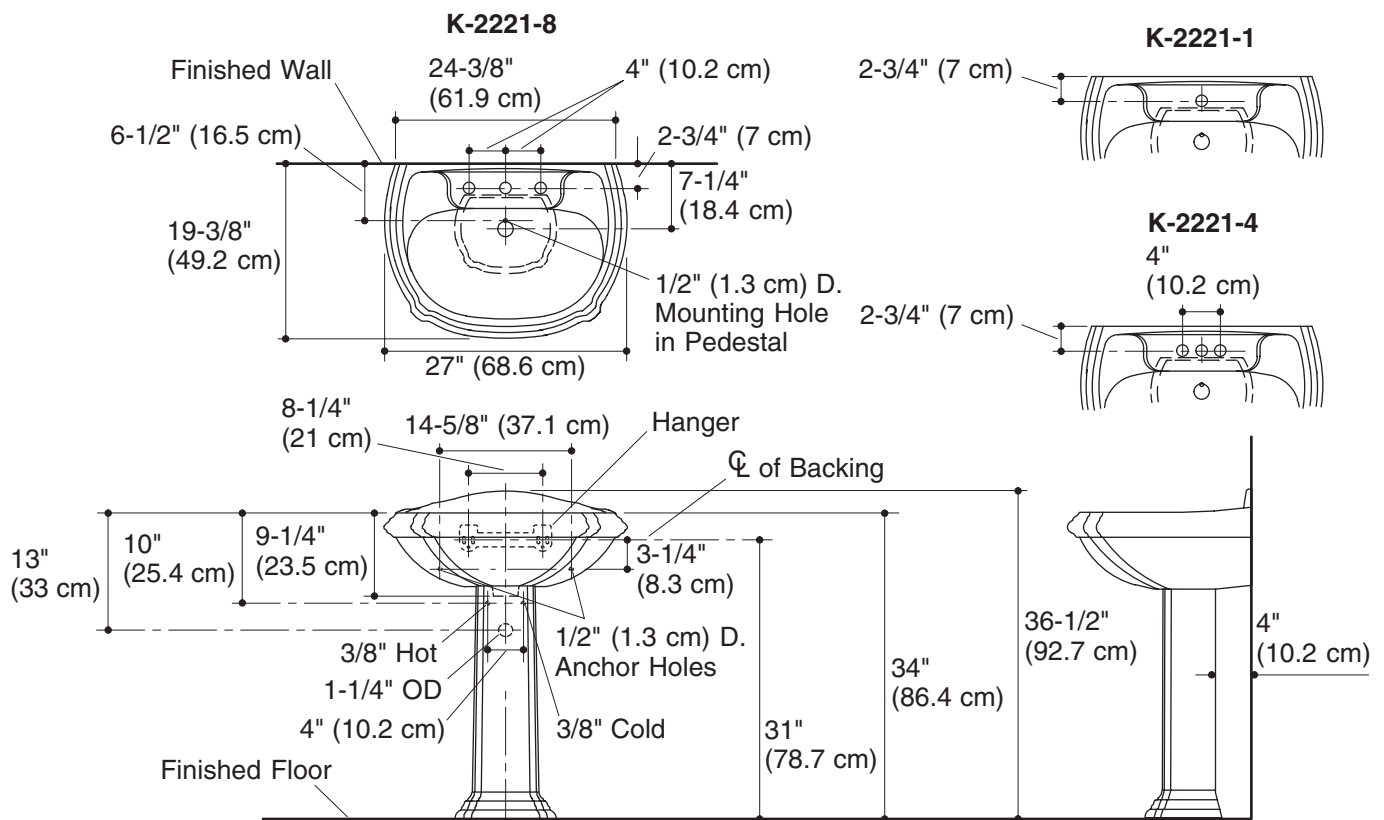

PEDESTAL LAVATORY K-2221

Features

- Vitreous china
- Pedestal lavatory
- With overflow
- 8" (20.3 cm) centers (-8), 4" (10.2 cm) centers (-4), or single-hole (-1)
- 27" (68.6 cm) x 19-3/8" (49.2 cm) x 36-1/2" (92.7 cm)

Optional Accessories

K-2229	Portrait® lavatory shelf	<input type="checkbox"/> 0
--------	--------------------------	----------------------------

Product Specification:

The pedestal lavatory shall be 27" (68.6 cm) in length, 19-3/8" (49.2 cm) in width, and 36-1/2" (92.7 cm) in height. Pedestal lavatory shall be made of vitreous china. Pedestal lavatory shall have 8" (20.3 cm) centers (-8), 4" (10.2 cm) centers (-4), or single-hole (-1). Pedestal lavatory shall have overflow. Pedestal lavatory shall be Kohler Model K-2221-_____-_____.

PORTRAIT®

Technical Information

Fixture*:	
Lavatory	
Basin area	22" (55.9 cm) x 12" (30.5 cm)
Water depth	7-1/4" (18.4 cm)
Drain hole	1-3/4" (4.4 cm) D.
* Approximate measurements for comparison only.	

Holes	K-2221-8	K-2221-4	K-2221-1
Spout	1-3/8" (3.5 cm) D.	1-1/4" (3.2 cm) D.	1-3/8" (3.5 cm) D.
Faucet	1-3/8" (3.5 cm) D.	1-1/4" (3.2 cm) D.	

Product Diagram