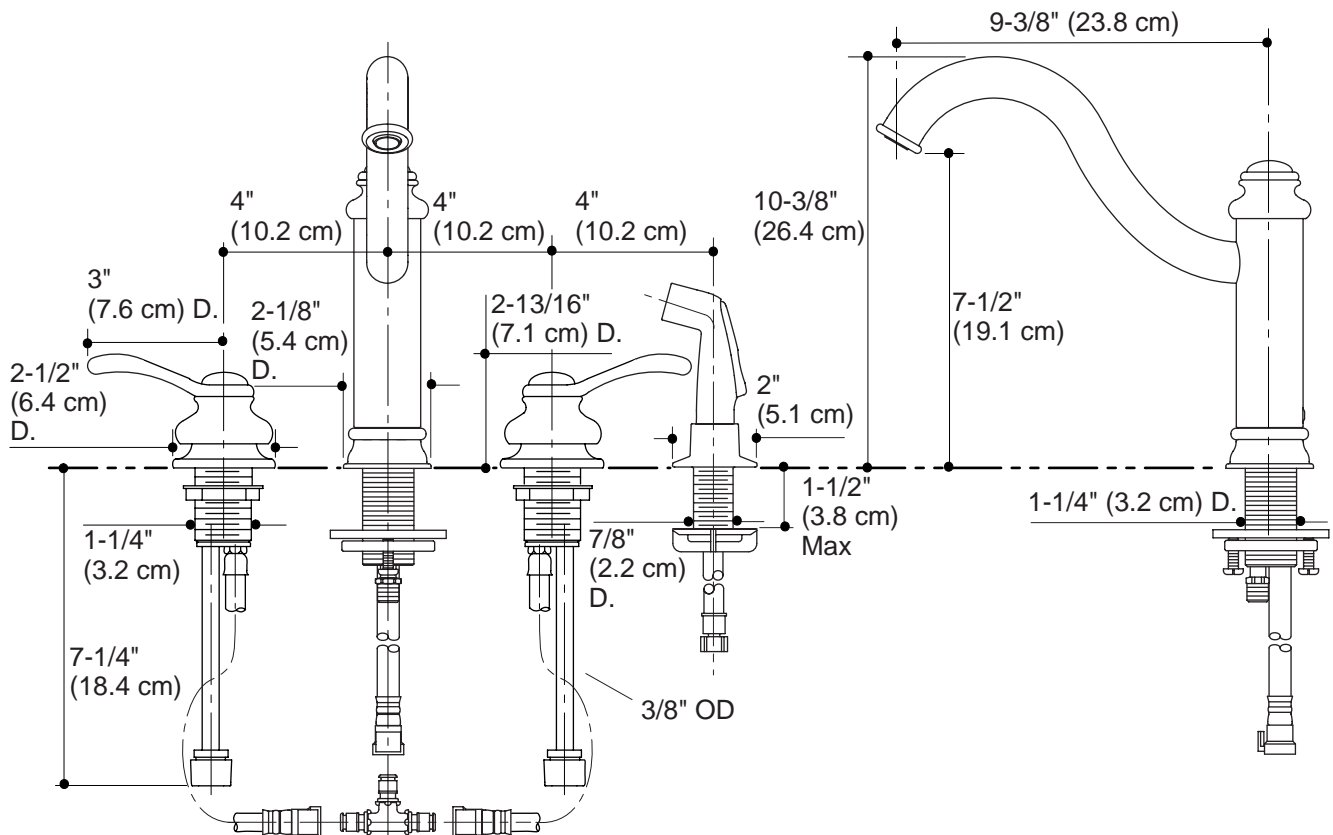

FAIRFAX®

Installation Notes

Install this faucet following the installation instructions provided.

Product Diagram