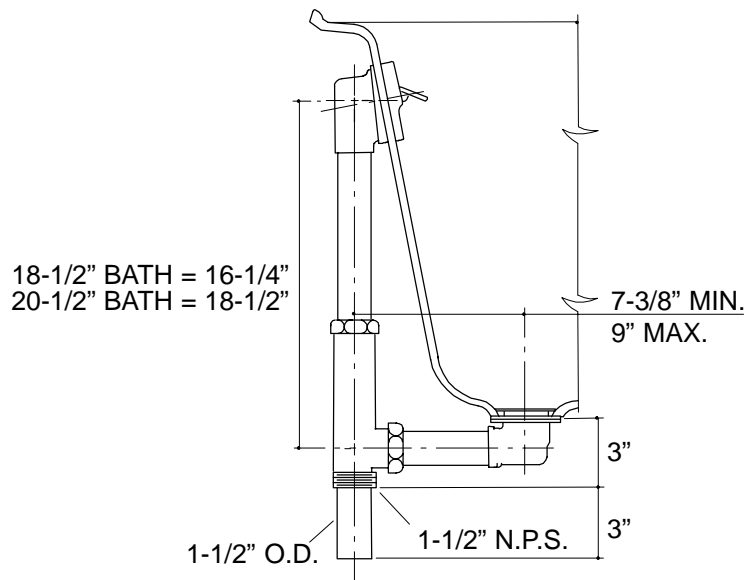

SWIFTFLO

18

PRODUCT DIAGRAM