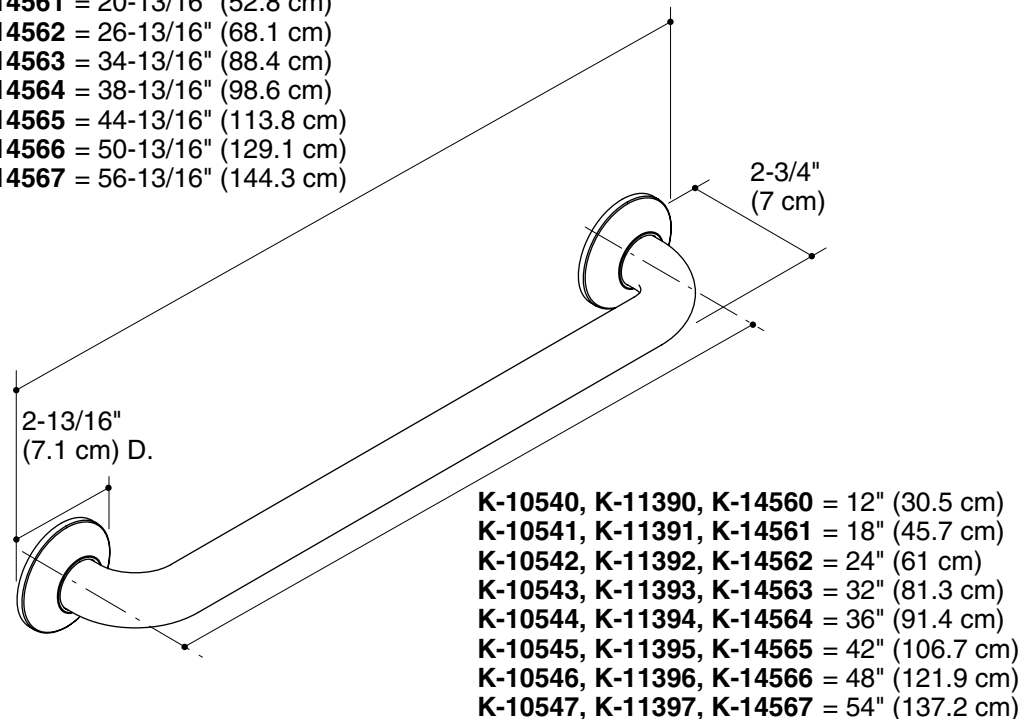

## Installation Notes

**WARNING: Risk of personal injury.** The wall plates on the grab bar must be mounted to a brace between the wall studs. Doing so will ensure that the weight of the user is adequately supported.

Install this product according to the installation guide.

The appearance of the product may differ from the product diagram. The dimensions still apply.

- K-10540, K-11390, K-14560 = 14-13/16" (37.6 cm)
- K-10541, K-11391, K-14561 = 20-13/16" (52.8 cm)
- K-10542, K-11392, K-14562 = 26-13/16" (68.1 cm)
- K-10543, K-11393, K-14563 = 34-13/16" (88.4 cm)
- K-10544, K-11394, K-14564 = 38-13/16" (98.6 cm)
- K-10545, K-11395, K-14565 = 44-13/16" (113.8 cm)
- K-10546, K-11396, K-14566 = 50-13/16" (129.1 cm)
- K-10547, K-11397, K-14567 = 56-13/16" (144.3 cm)

## Product Diagram