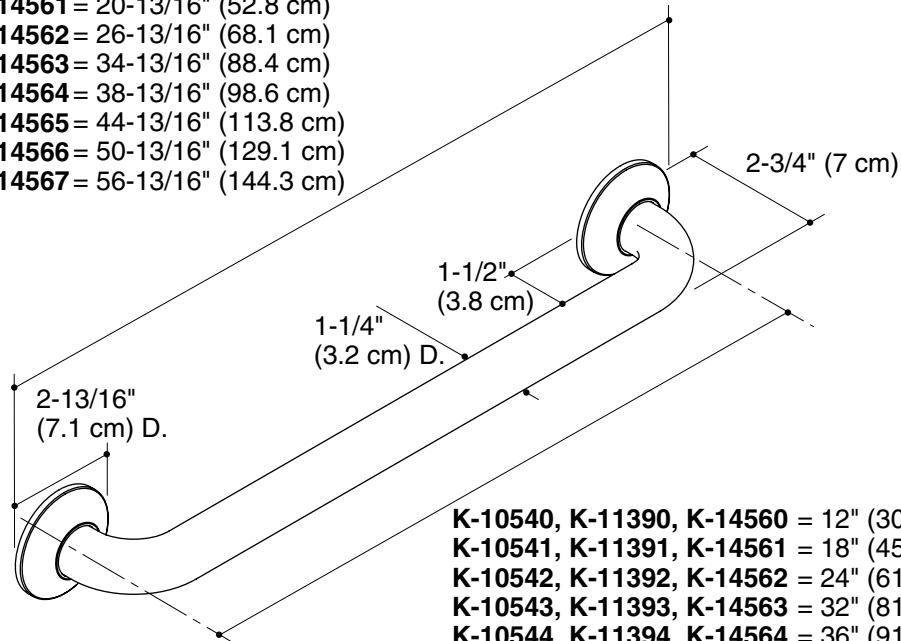

### Product Information

Applicable product:	
<b>Traditional styling (shown)</b>	
12" (30.5 cm) grab bar	K-10540
18" (45.7 cm) grab bar	K-10541
24" (61 cm) grab bar	K-10542
32" (81.3 cm) grab bar	K-10543
36" (91.4 cm) grab bar	K-10544
42" (106.7 cm) grab bar	K-10545
48" (121.9 cm) grab bar	K-10546
54" (137.2 cm) grab bar	K-10547
<b>Transitional styling</b>	
12" (30.5 cm) grab bar	K-11390
18" (45.7 cm) grab bar	K-11391
24" (61 cm) grab bar	K-11392
32" (81.3 cm) grab bar	K-11393
36" (91.4 cm) grab bar	K-11394
42" (106.7 cm) grab bar	K-11395
48" (121.9 cm) grab bar	K-11396
54" (137.2 cm) grab bar	K-11397

### Installation Notes

**WARNING: Risk of personal injury.** The wall plates on the grab bar must be mounted to a brace between the wall studs. Doing so will ensure that the weight of the user is adequately supported.

Install this product according to the installation guide.

The appearance of the product may differ from the product diagram. The dimensions still apply.

K-10540, K-11390, K-14560 = 14-13/16" (37.6 cm)  
 K-10541, K-11391, K-14561 = 20-13/16" (52.8 cm)  
 K-10542, K-11392, K-14562 = 26-13/16" (68.1 cm)  
 K-10543, K-11393, K-14563 = 34-13/16" (88.4 cm)  
 K-10544, K-11394, K-14564 = 38-13/16" (98.6 cm)  
 K-10545, K-11395, K-14565 = 44-13/16" (113.8 cm)  
 K-10546, K-11396, K-14566 = 50-13/16" (129.1 cm)  
 K-10547, K-11397, K-14567 = 56-13/16" (144.3 cm)

K-10540, K-11390, K-14560 = 12" (30.5 cm)  
 K-10541, K-11391, K-14561 = 18" (45.7 cm)  
 K-10542, K-11392, K-14562 = 24" (61 cm)  
 K-10543, K-11393, K-14563 = 32" (81.3 cm)  
 K-10544, K-11394, K-14564 = 36" (91.4 cm)  
 K-10545, K-11395, K-14565 = 42" (106.7 cm)  
 K-10546, K-11396, K-14566 = 48" (121.9 cm)  
 K-10547, K-11397, K-14567 = 54" (137.2 cm)