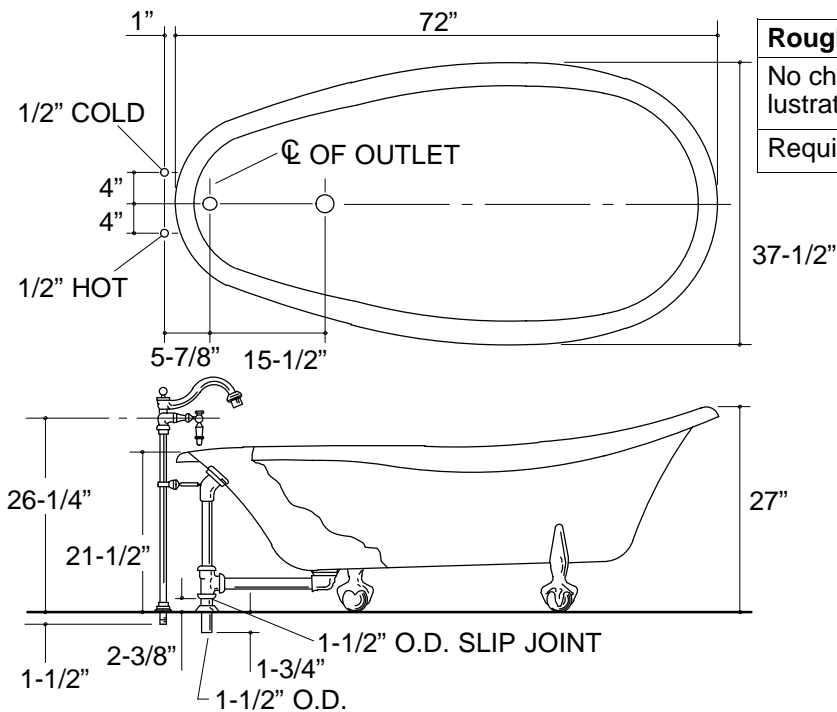

FEATURES

- 72" x 37-1/2" x 21-1/2"
- Cast iron
- LESS ACCESSORIES

CODES/STANDARDS APPLICABLE

Specified model meets or exceeds the following:

- ASME/ANSI A112.19.1M
- IAPMO/UPC
- State of Massachusetts

COLORS/FINISHES

PRODUCT SPECIFICATION:

The bath shall be 72" in length, 37-1/2" in width, and 21-1/2" in height. Bath shall be made of cast iron. Bath shall be less all accessories. Bath shall be Kohler Model K-100-_____.

BIRTHDAY™

PRODUCT INFORMATION

Fixture*:	basin area	top area	weight
Bathing well	43" x 21"	67" x 31"	430 lbs.
	water depth	capacity	
To overflow	11-1/8"	50 gal.	

* Approximate measurements for comparison only.

1.25>132

Roughing-In Notes

No change in measurements if connected with drain illustrated.

Required accessories/hardware are shown.

LEG DETAIL

PRODUCT DIAGRAM