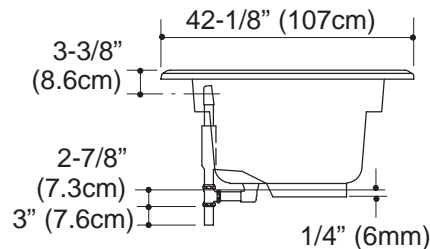

PRODUCT SPECIFICATION:

The oval shaped bath shall be 72" (182.9cm) in length, 42-1/8" (107cm) in width, and 19-3/4" (50.2cm) in height. Bath shall be made of acrylic. Bath shall have molded lumbar supports and armrests. Bath shall be Kohler Model K-1149-_____.

PROFLEX™ 7242 OVAL

Product Information

Fixture*:	basin area	top area	weight
Bathing well	53" (134.6cm) x 26" (66cm)	65" (165.1cm) x 34" (86.4cm)	60-1/2 lbs. (27.4 kg)
	water depth	capacity	
To overflow	15" (38.1cm)	78 gal. (295.2)	

* Approximate measurements for comparison only.

Included Components:	
Cutout template	114861-7

INSTALLATION NOTES

Install this product according to the installation guide.

Floor support under bath must provide for a minimum of 80 lbs./square foot (390 Kg./square meter) loading.

No change in measurements if connected with drain illustrated.

132

PRODUCT DIAGRAM