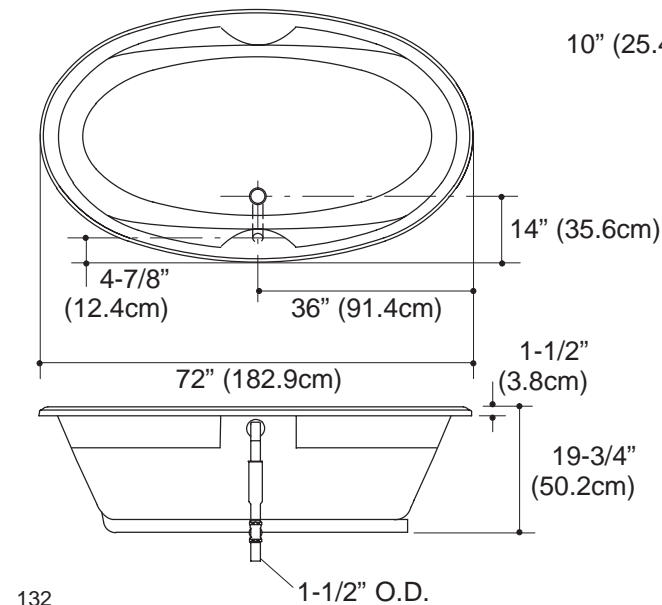

PRODUCT SPECIFICATION:

The oval shaped bath shall be 72" (182.9cm) in length, 42-1/8" (107cm) in width, and 19-3/4" (50.2cm) in height. Bath shall be made of acrylic. Bath shall have molded lumbar supports and armrests. Bath shall be Kohler Model K-1149-_____.

PROFLEX™ 7242 OVAL

Product Information

Fixture*:	basin area	top area	weight
Bathing well	53" (134.6cm) x 26" (66cm)	65" (165.1cm) x 34" (86.4cm)	60-1/2 lbs. (27.4 kg)
	water depth	capacity	
To overflow	15" (38.1cm)	78 gal. (295.2)	

* Approximate measurements for comparison only.

Included Components:	
Cutout template	114861-7

INSTALLATION NOTES

Install this product according to the installation guide.

Floor support under bath must provide for a minimum of 80 lbs./square foot (390 Kg./square meter) loading.

No change in measurements if connected with drain illustrated.

132

PRODUCT DIAGRAM