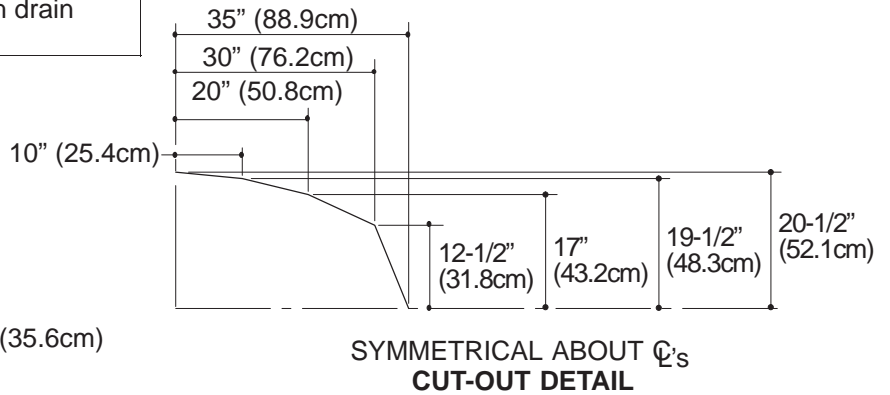

PRODUCT SPECIFICATION:

The oval shaped bath shall be 72" (182.9cm) in length, 42-1/8" (107cm) in width, and 19-3/4" (50.2cm) in height. Bath shall be made of acrylic. Bath shall have molded lumbar supports and armrests. Bath shall be Kohler Model K-1149-_____.

PROFLEX™ 7242 OVAL

Product Information

Fixture*:	basin area	top area	weight
Bathing well	53" (134.6cm) x 26" (66cm)	65" (165.1cm) x 34" (86.4cm)	60-1/2 lbs. (27.4 kg)
	water depth	capacity	
To overflow	15" (38.1cm)	78 gal. (295.2)	

* Approximate measurements for comparison only.

Included Components:	
Cutout template	114861-7

INSTALLATION NOTES

Install this product according to the installation guide.

Floor support under bath must provide for a minimum of 80 lbs./square foot (390 Kg./square meter) loading.

No change in measurements if connected with drain illustrated.

132

PRODUCT DIAGRAM