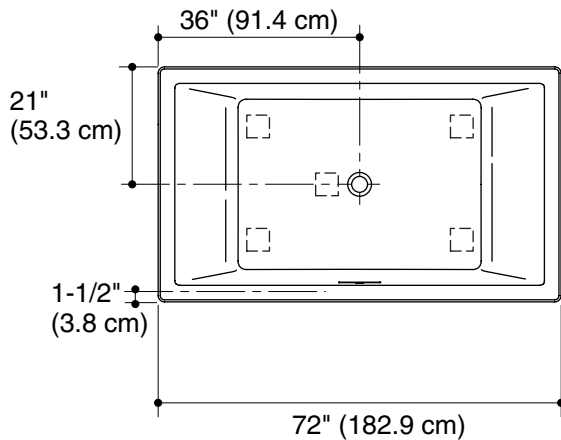

Features

- Acrylic
- Drop-in installation
- 139 gal (526.2 L) capacity
- 72" (182.9 cm) x 42" (106.7 cm) x 23" (58.4 cm)

5' (1.8 m) BATH
K-1137

Codes/Standards Applicable

Specified model meets or exceeds the following:

Product Specification

The acrylic bath shall be 72" (182.9 cm) in length, 42" (106.7 cm) in width, and 23" (58.4 cm) in height. Bath shall be for drop-in installation. Bath shall have a 139 gal (526.2 L) capacity. Bath shall be Kohler Model K-1137-_____.

UNDERSCORE™

Technical Information

Fixture*:	
Bathing well:	
Basin area, bottom	45-3/4" (116.2 cm) x 32" (81.3 cm)
Basin area, top	66" (167.6 cm) x 36" (91.4 cm)
Weight	85 lbs (38.6 kg)
To overflow:	
Water depth	19" (48.3 cm)
Capacity	139 gal (526.2 L)
* Approximate measurements for comparison only.	
Drop-in cutout	70-1/2" (179.1 cm) x 40-1/2" (102.9 cm)

No change in measurements if connected with required drain illustrated. (K-7272)

Product Diagram

UNDERSCORE™ 5' (1.8 m) BATH

Page 2 of 2
1087305-4-B

THE BOLD LOOK
OF **KOHLER**®