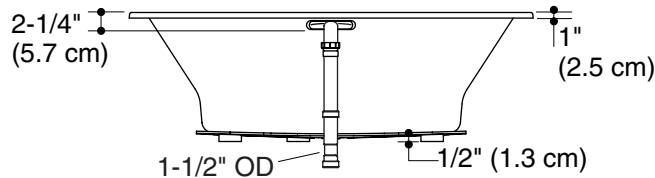

Product Specification

The acrylic bath shall be 72" (182.9 cm) in length, 42" (106.7 cm) in width, and 23" (58.4 cm) in height. Bath shall be for drop-in installation. Bath shall have a 139 gal (526.2 L) capacity. Bath shall be Kohler Model K-1137-_____.

UNDERSCORE™

Technical Information

Fixture*:	
Bathing well:	
Basin area, bottom	45-3/4" (116.2 cm) x 32" (81.3 cm)
Basin area, top	66" (167.6 cm) x 36" (91.4 cm)
Weight	85 lbs (38.6 kg)
To overflow:	
Water depth	19" (48.3 cm)
Capacity	139 gal (526.2 L)
* Approximate measurements for comparison only.	
Drop-in cutout	70-1/2" (179.1 cm) x 40-1/2" (102.9 cm)

Installation Notes

Install this product according to the installation guide.

Floor support under bath must provide for a minimum of 60 lbs/square foot (291 kg/square meter) loading.

The hot water supply should be 70% of the capacity of the bath or greater. Installations will vary.

No change in measurements if connected with required drain illustrated. (K-7272)

Product Diagram

UNDERSCORE™ 5' (1.8 m) BATH

Page 2 of 2
1087305-4-B

THE BOLD LOOK
OF **KOHLER**®