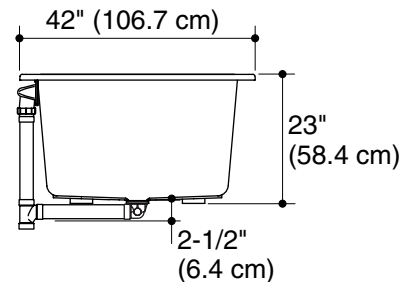

Product Specification

The acrylic bath shall be 72" (182.9 cm) in length, 42" (106.7 cm) in width, and 23" (58.4 cm) in height. Bath shall be for drop-in installation. Bath shall have a 139 gal (526.2 L) capacity. Bath shall be Kohler Model K-1137-_____.

UNDERSCORE™

Technical Information

Fixture*:	
Bathing well:	
Basin area, bottom	45-3/4" (116.2 cm) x 32" (81.3 cm)
Basin area, top	66" (167.6 cm) x 36" (91.4 cm)
Weight	85 lbs (38.6 kg)
To overflow:	
Water depth	19" (48.3 cm)
Capacity	139 gal (526.2 L)
* Approximate measurements for comparison only.	
Drop-in cutout	70-1/2" (179.1 cm) x 40-1/2" (102.9 cm)

Installation Notes

Install this product according to the installation guide.

Floor support under bath must provide for a minimum of 60 lbs/square foot (291 kg/square meter) loading.

The hot water supply should be 70% of the capacity of the bath or greater. Installations will vary.

No change in measurements if connected with required drain illustrated. (K-7272)

Product Diagram

UNDERSCORE™ 5' (1.8 m) BATH

Page 2 of 2
1087305-4-B

THE BOLD LOOK
OF **KOHLER**®