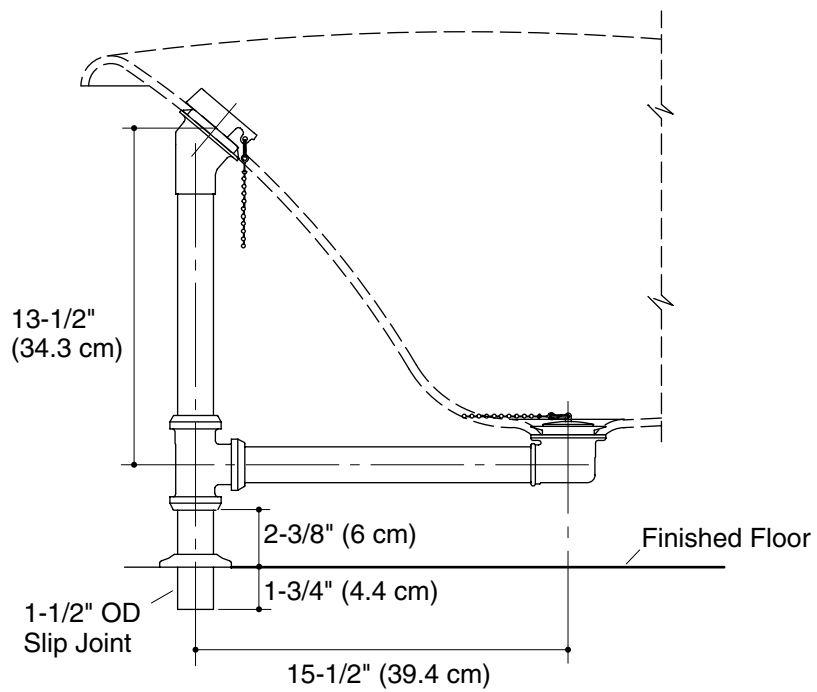

ANTIQUE™

Installation Notes

Install this product according to the installation guide.

Product Diagram