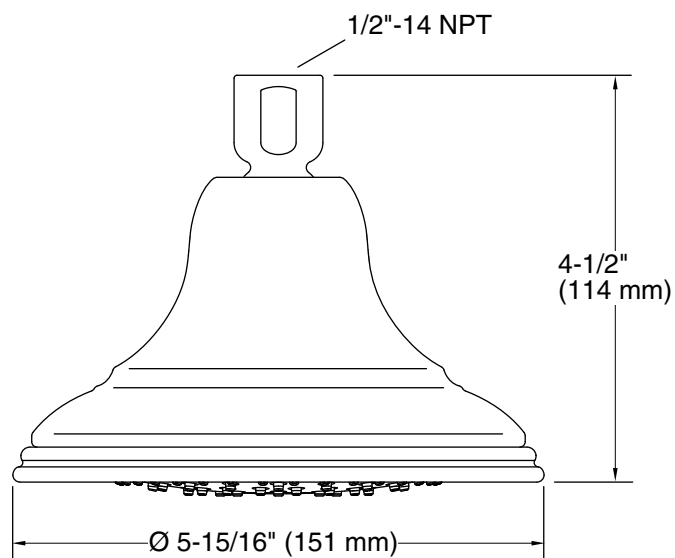

DEVONSHIRE®

Installation Notes

Install this product according to the installation guide.

K-10391

Product Diagram