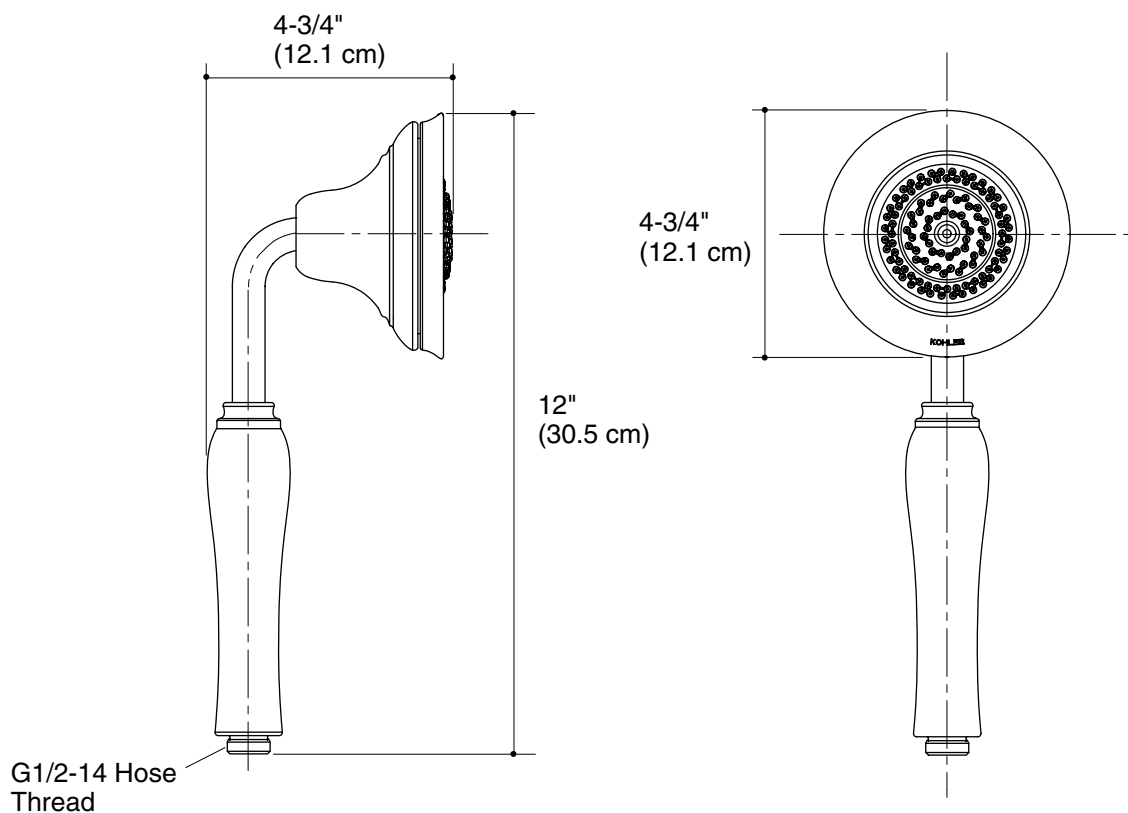

BANCROFT®

Installation Notes

Install this product according to the installation guide.

Plumbing codes require an atmospheric vacuum breaker (such as Kohler Model K-9660) be installed in line with handshowers. Please consult with local plumbing officials.

Product Diagram