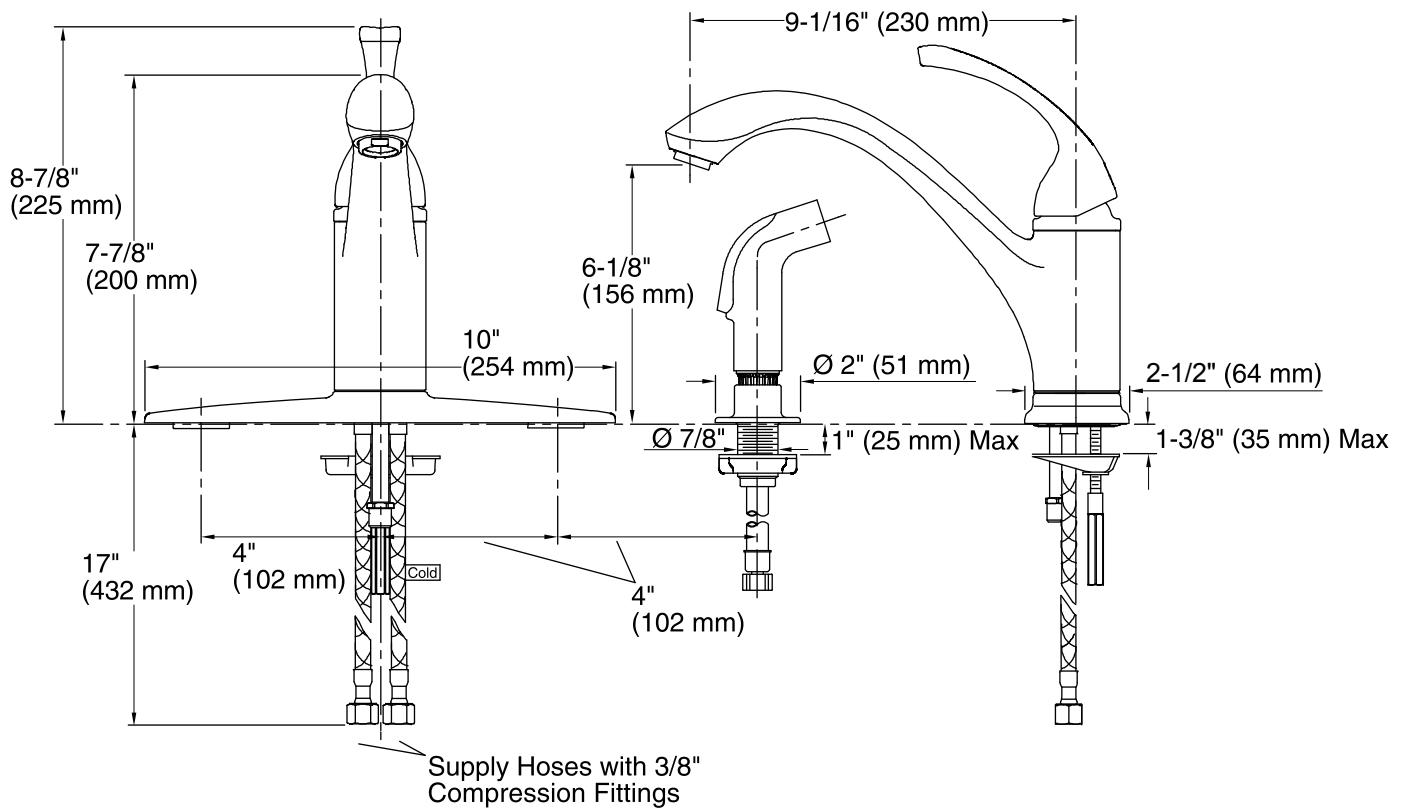

Technical Information

All product dimensions are nominal.

Spout reach: 9-1/16" (230 mm)

Faucet:

Flow rate: 1.8 gal/min (6.8 l/min)

Pressure: 60 psi (4.1 bar)

Notes

Install this product according to the installation guide.