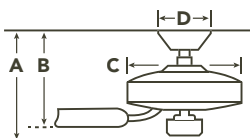

**INCLUDED**

- ★ **BLADES** (5) Included ★ 14° Pitch ★ 52" Sweep Reversible ★ Wood
- ★ **DOWNRODS** 6" and 12" Downrods with 1" (O.D.)
- ★ **DOWNLIGHT** Integrated. Uses (4) E-12 40-W Krypton/T3 Lamps
- ★ **DOWNLIGHT GLASS** Etched White
- ★ **OPTIONAL DOWNLIGHT** N/A
- ★ **UPLIGHT** N/A ★ **UPLIGHT GLASS** N/A
- ★ **LOW CEILING ADAPTABLE** Yes, see our Optional Flush Mount Accessory 337008 on page 331. NOTE: Decor Trim Must be Removed for Flush Mount Application
- ★ **CONTROL** 3-Speed CoolTouch™ – Full Function

**FAN SPECS**

- ★ **MOUNTING SLOPE – PITCH** 30° or 7/12
- ★ **LEAD WIRE** 78" ★ **cUL LISTED** Indoor
- ★ **HANGING WEIGHT** 31.60 lbs.
- ★ **WARRANTY** Limited Lifetime

**MOTOR SPECS**

- ★ **MOTOR SIZE/ TYPE** 188mm x 15mm, AC
- ★ **AMPS** 0.49 on High ★ **RPM** 166 on High
- ★ **ENERGY STAR** N/A

**HANGING MEASUREMENTS**

**WITH 6" DOWNROD**  
A - 18.25" B - 11.75" C - 16.25" D - 6.10"

**WITH 12" DOWNROD**  
A - 24.25" B - 17.75" C - 16.25" D - 6.10"

AIRFLOW	POWER USAGE	AIRFLOW EFFICIENCY
5054 Cubic Ft. Per Minute on High	59 Watts on High (Excludes Lights)	86 Cubic Ft. Per Minute Per Watt