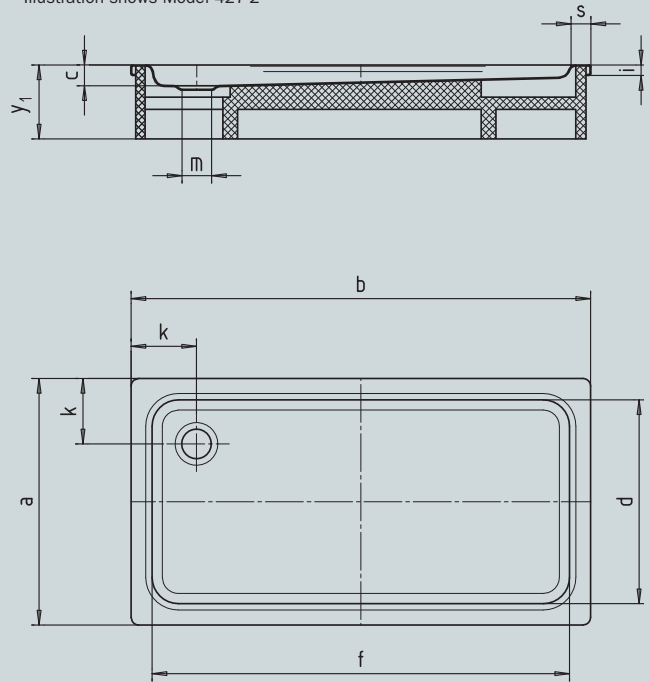

# DUSCHPLAN XXL

- generous dimensions ideal for showering with a friend
- a classic among shower trays
- modern, clear design only 65 mm deep
- made of Kaldewei steel enamel 3.5 mm

Illustration shows Model 427-2

Model no.		423	425	427	428	424	426
External length	a	700	750	1000	1500	700	750 mm
External width	b	1400	1400	1400	1500	1700	1700 mm
Depth	c	65	65	65	65	65	65 mm
Internal length	d	570	620	870	1370	570	670 mm
Internal width	f	1270	1270	1270	1370	1570	1570 mm
Height of rim	i	32	32	32	32	32	32 mm
Distance tray edge to centre of drain hole	k	200	200	200	200	200	200 mm
Diameter of drain hole	m	90	90	90	90	90	90 mm
Width of rim	s	65	65	65	65	65	65 mm
Height with support	y <sub>1</sub>	160	160	160	160	160	160 mm
Weight of the enamelled shower tray in kg		27	29	38	58	33	35
Anti-slip		856 x 300	856 x 300	856 x 549	861 x 861	856 x 300	856 x 300 mm