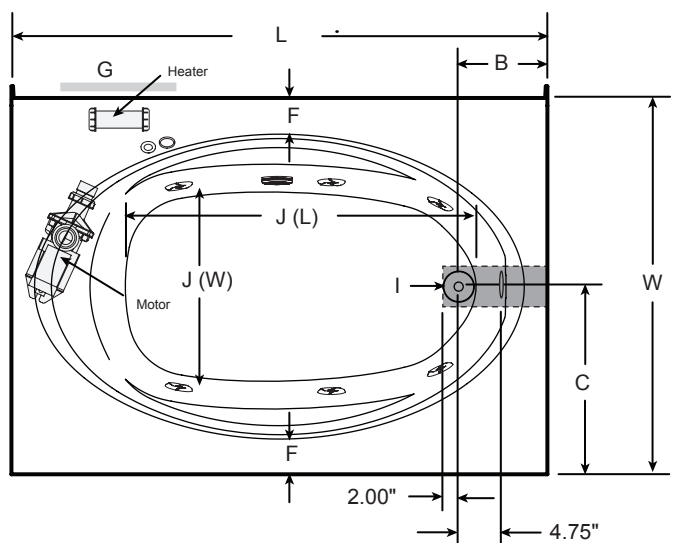

Jacuzzi Signature Collection Oval in Rectangle Skirted Whirlpool Bathtub
6042

Letter	Description	English	Metric
-	Drain/Motor Location	LH / RH drain/Right or left side motor	
-	Cutout	N/A	
-	Total Weight	801 lbs	363 kg
-	Floor Loading	45.8 lb/ft ²	734 kg/m ²
-	Operating Gallons (Max)	56 gal	212 l
-	Product Weight	85 lbs	39 kg
-	Soaking Depth	15.5"	394 mm
L	Outer Length	60"	1524 mm
W	Outer Width	42"	1067 mm
H	Overall Height	20.25"	514 mm
A	Overflow Height	15.25"	387 mm
B	Long Edge to Drain Center	9.90"	251 mm
C	Short Edge to Drain Center	21"	533 mm
D	Drain Shoe Length	8.50"	216 mm
E	Flange Height	1.25"	32 mm
F	Deck Width	3.88"	99 mm
G	Service Access Dimensions	N/A	N/A
I	Floor Cutout for Drain	12" x 4"	305 mm x 102 mm
J	Interior Dimensions (bottom of bath) L x W	42" x 24"	1067 mm x 610 mm

Electrical Specifications
(Each component requires a separate, dedicated GFCI protected circuit)

Motor/Pump
Heater

120V 15A 60HZ
120V 15A 60HZ

Key Dimensions

END VIEW
DRAIN/OVERFLOW

NOTE: Drawings not to scale.