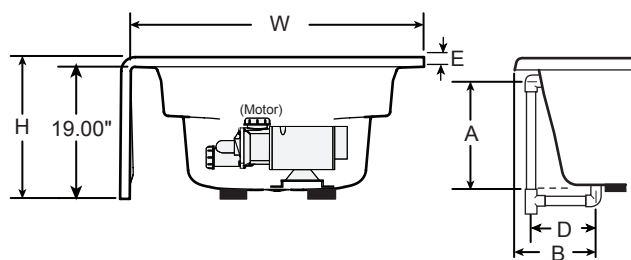

Jacuzzi Signature Collection Oval in Rectangle Skirted Whirlpool Bathtub
6042

Letter	Description	English	Metric
-	Drain/Motor Location	LH / RH drain/Right or left side motor	
-	Cutout	N/A	
-	Total Weight	801 lbs	363 kg
-	Floor Loading	45.8 lb/ft ²	734 kg/m ²
-	Operating Gallons (Max)	56 gal	212 l
-	Product Weight	85 lbs	39 kg
-	Soaking Depth	15.5"	394 mm
L	Outer Length	60"	1524 mm
W	Outer Width	42"	1067 mm
H	Overall Height	20.25"	514 mm
A	Overflow Height	15.25"	387 mm
B	Long Edge to Drain Center	9.90"	251 mm
C	Short Edge to Drain Center	21"	533 mm
D	Drain Shoe Length	8.50"	216 mm
E	Flange Height	1.25"	32 mm
F	Deck Width	3.88"	99 mm
G	Service Access Dimensions	N/A	N/A
I	Floor Cutout for Drain	12" x 4"	305 mm x 102 mm
J	Interior Dimensions (bottom of bath) L x W	42" x 24"	1067 mm x 610 mm

Electrical Specifications
(Each component requires a separate, dedicated GFCI protected circuit)

Motor/Pump
Heater

120V 15A 60HZ
120V 15A 60HZ

Key Dimensions

END VIEW
DRAIN/OVERFLOW

NOTE: Drawings not to scale.