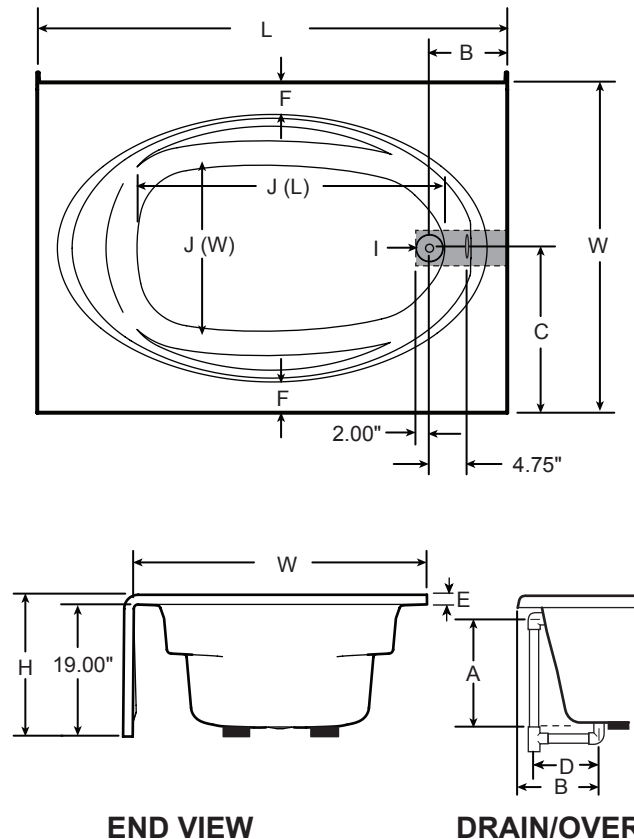

Jacuzzi Signature Collection Oval in Rectangle Skirted Soaker Bathtub

6042

Letter	Description	English	Metric
-	Drain Location	LH / RH drain	
-	Cutout	N/A	
-	Total Weight	786 lbs	357 kg
-	Floor Loading	44.9 lb/ft ²	719 kg/m ²
-	Operating Gallons (Max)	56 gal	212 l
-	Product Weight	70 lbs	32 kg
-	Soaking Depth	15.5"	394 mm
L	Outer Length	60"	1524 mm
W	Outer Width	42"	1067 mm
H	Overall Height	20.25"	514 mm
A	Overflow Height	15.25"	387 mm
B	Long Edge to Drain Center	9.90"	251 mm
C	Short Edge to Drain Center	21"	533 mm
D	Drain Shoe Length	8.50"	216 mm
E	Flange Height	1.25"	32 mm
F	Deck Width	3.88"	99 mm
G	Service Access Dimensions	N/A	N/A
I	Floor Cutout for Drain	12" x 4"	305 mm x 102 mm
J	Interior Dimensions (bottom of bath) L x W	42" x 24"	1067 mm x 610 mm

Key Dimensions

NOTE: Drawings not to scale.