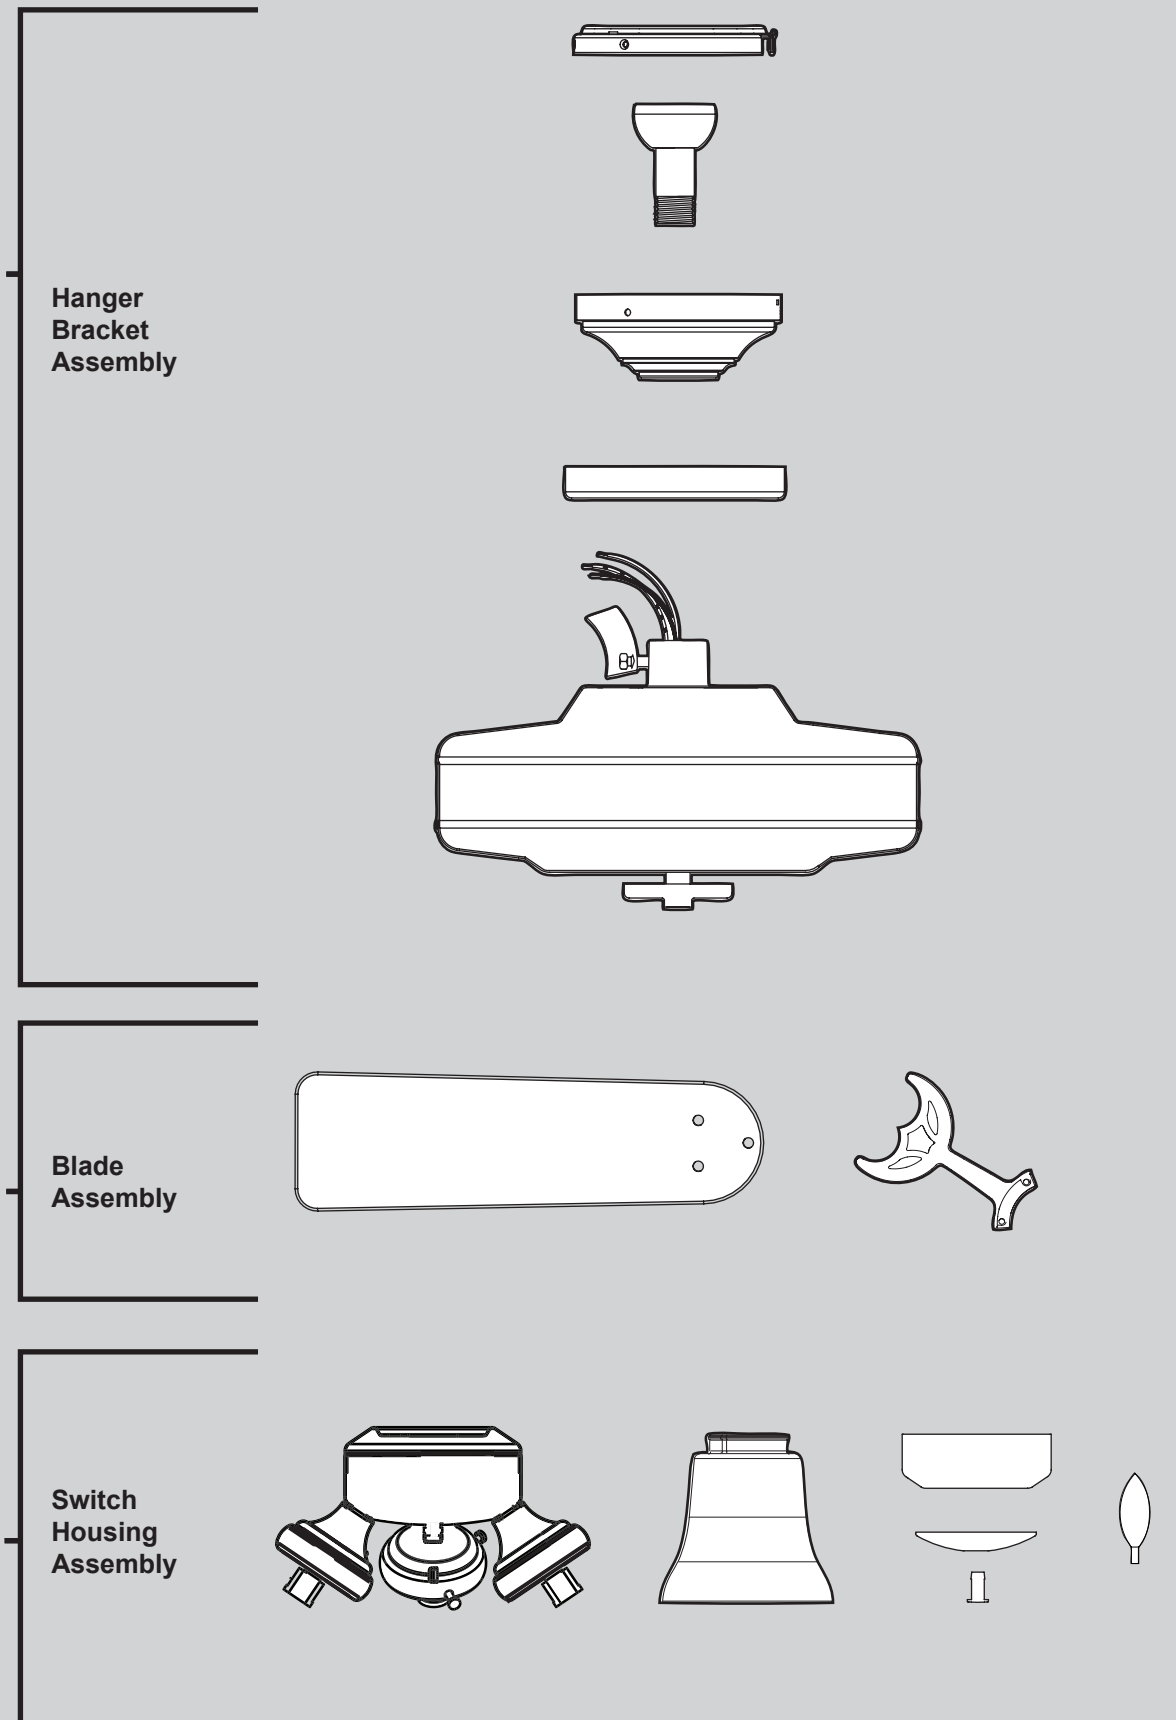

Fan Parts

(Not Drawn to Scale)