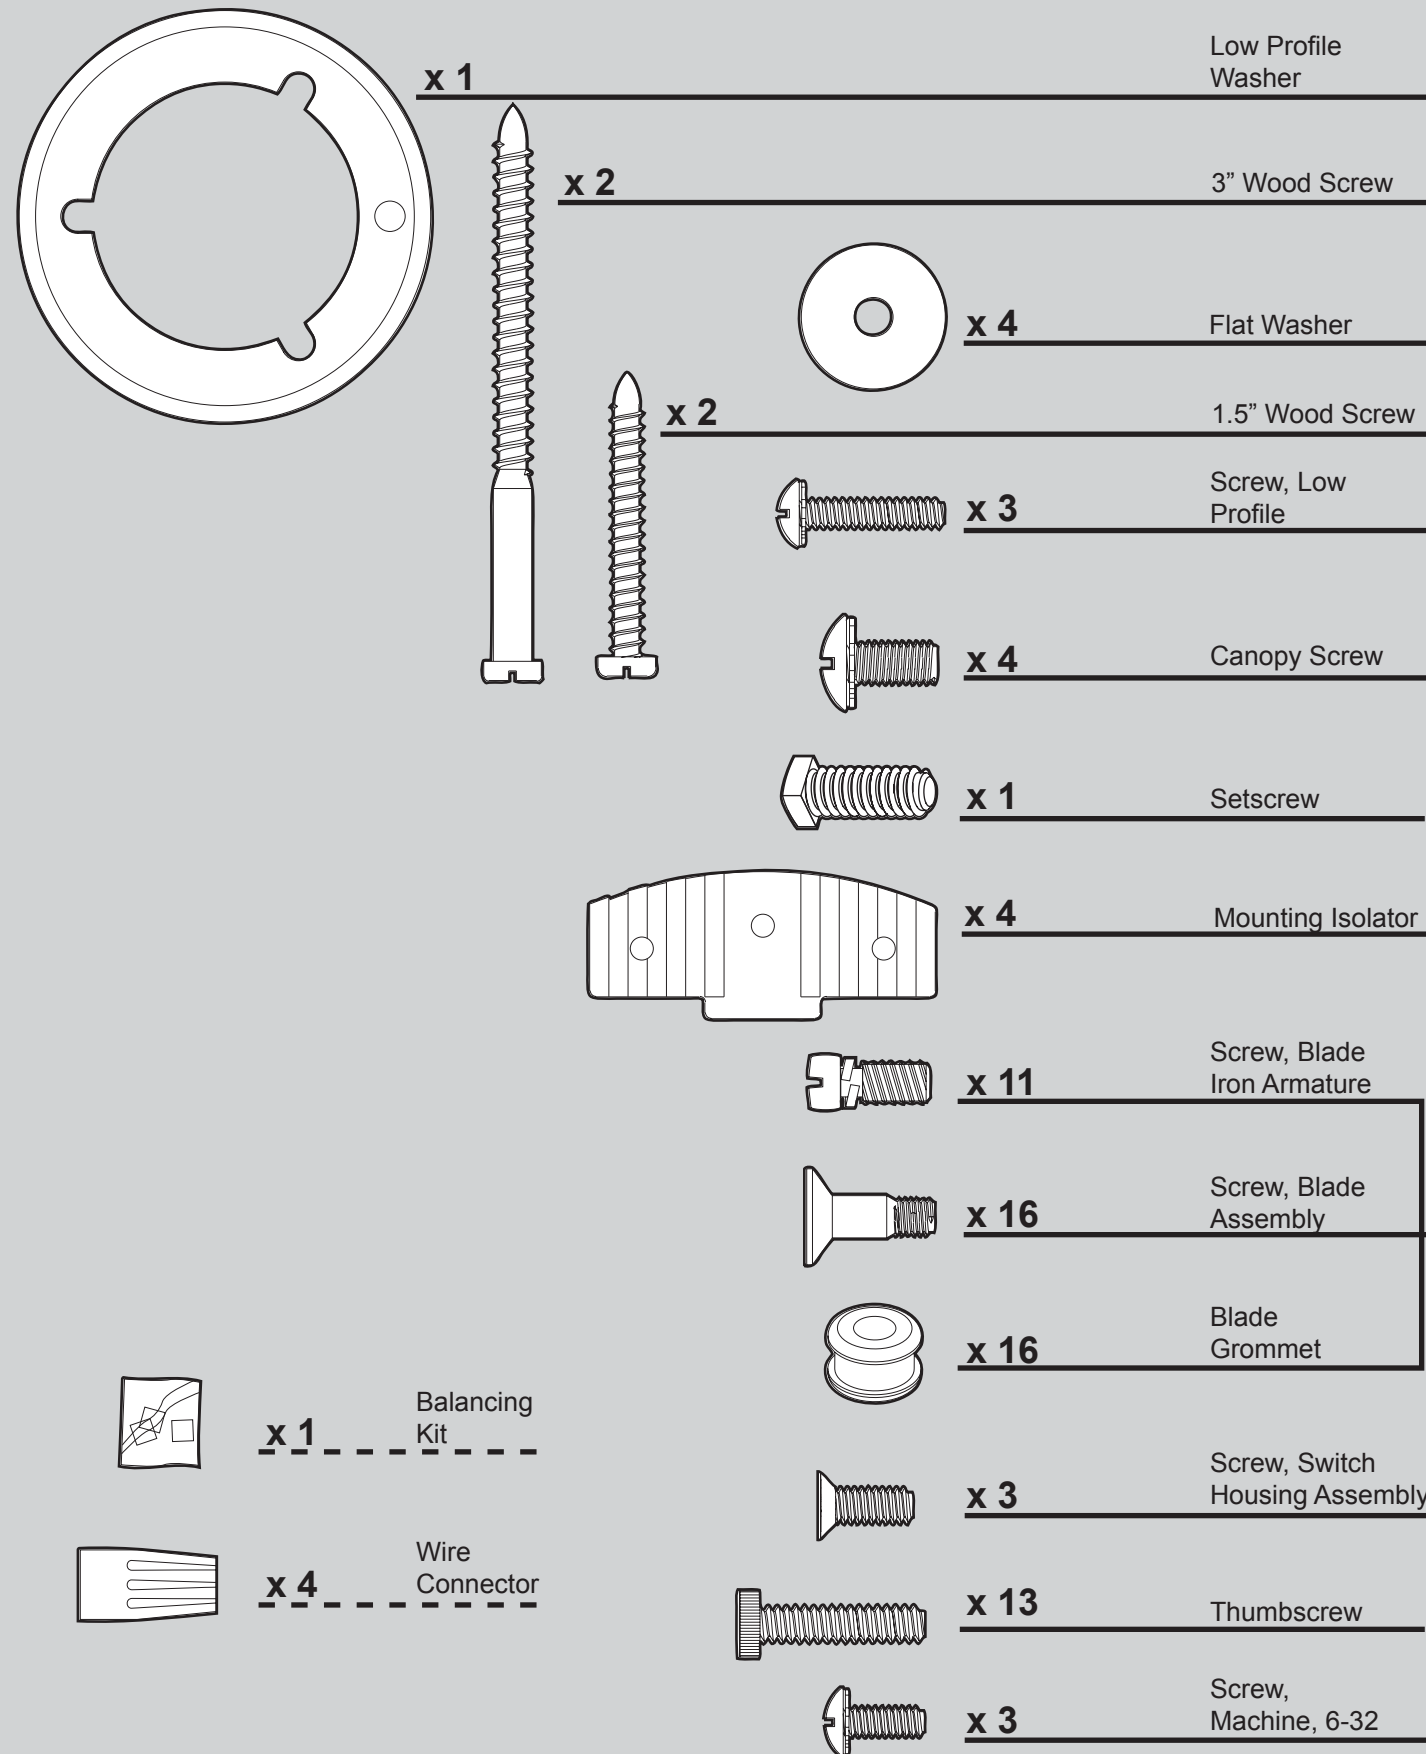

Hardware

(Drawn to Scale)