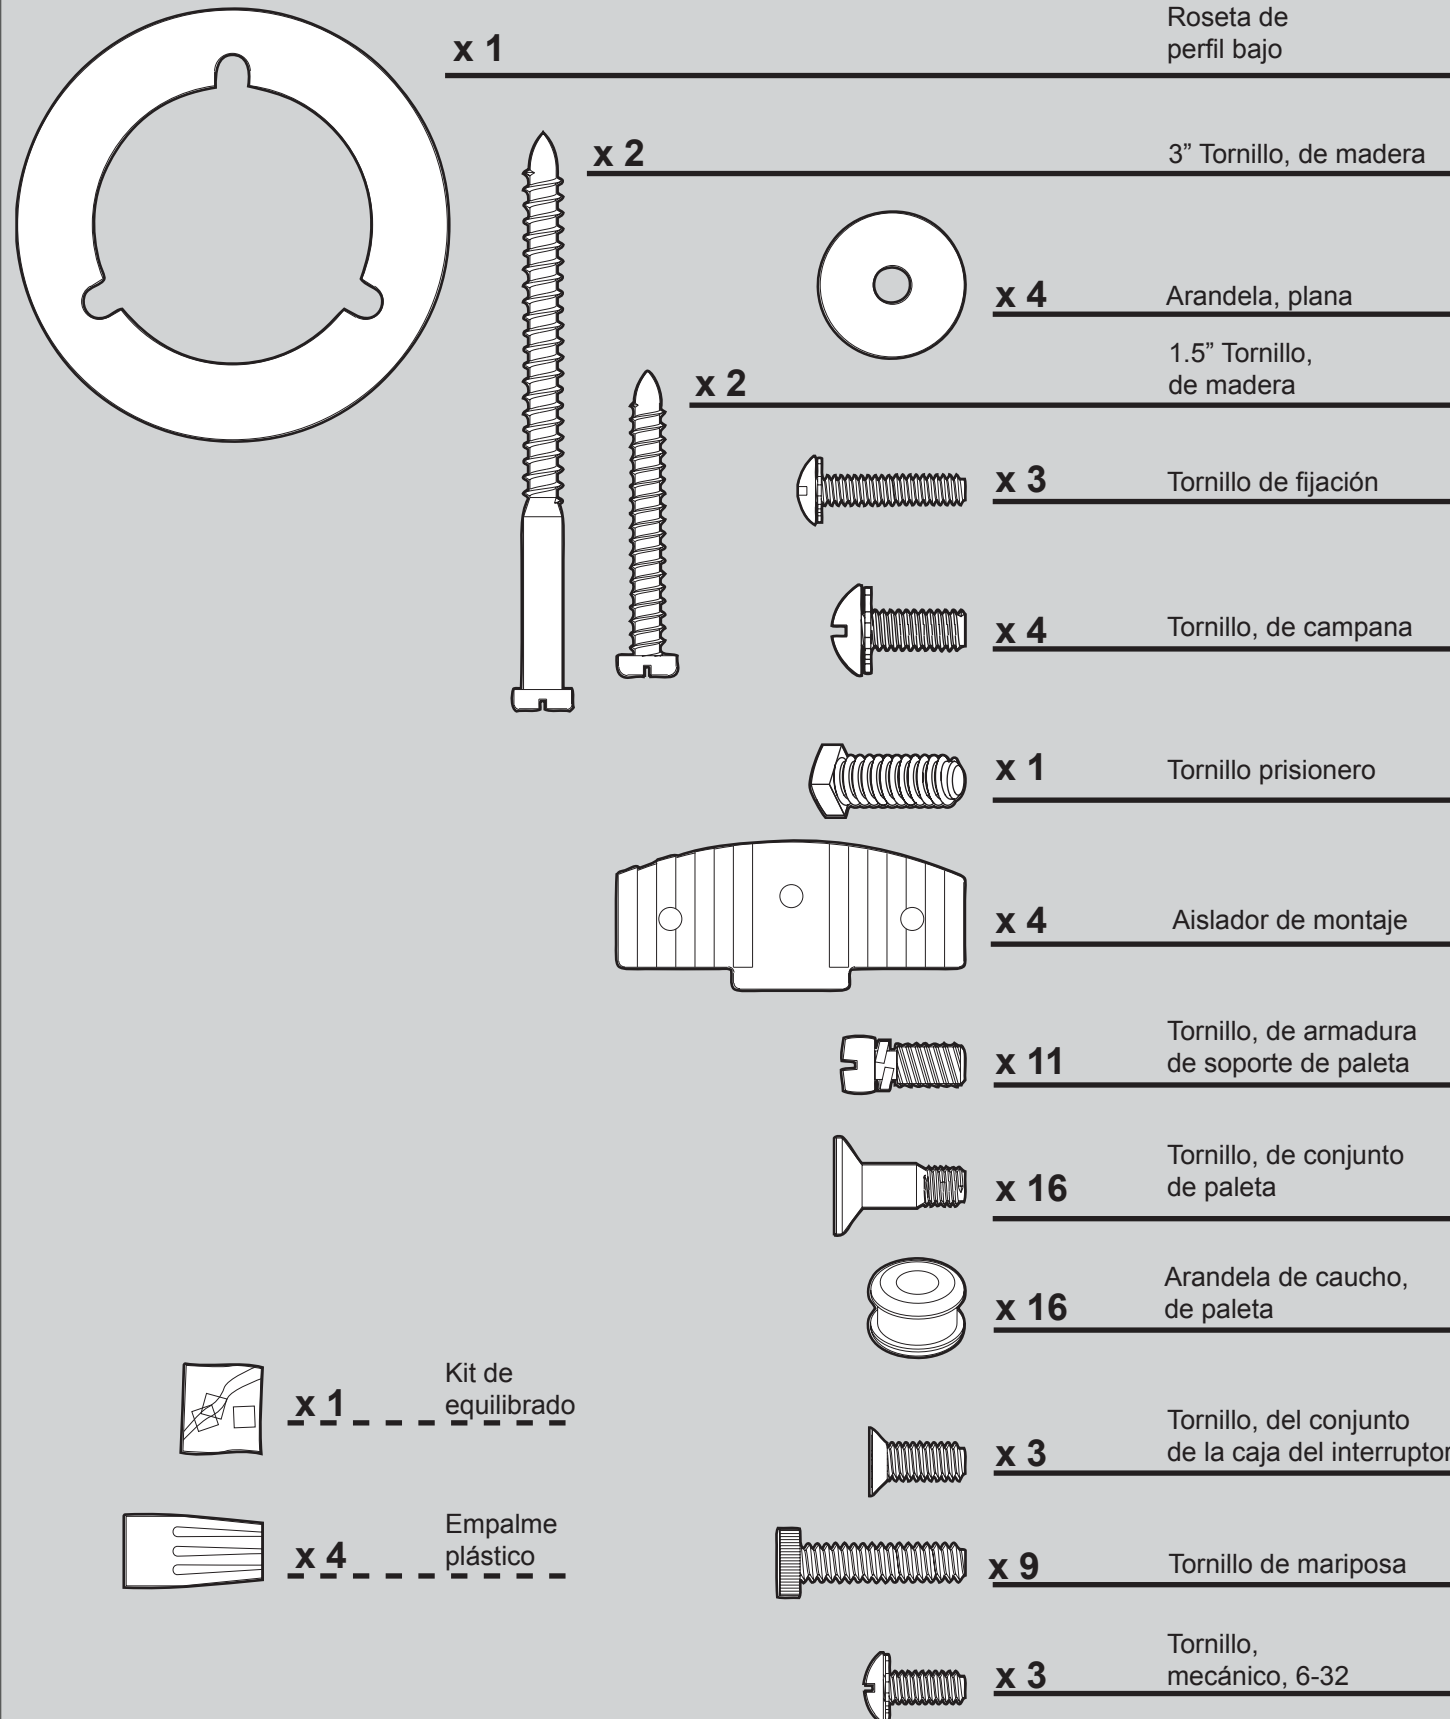

Materiales

(dibujados a escala)