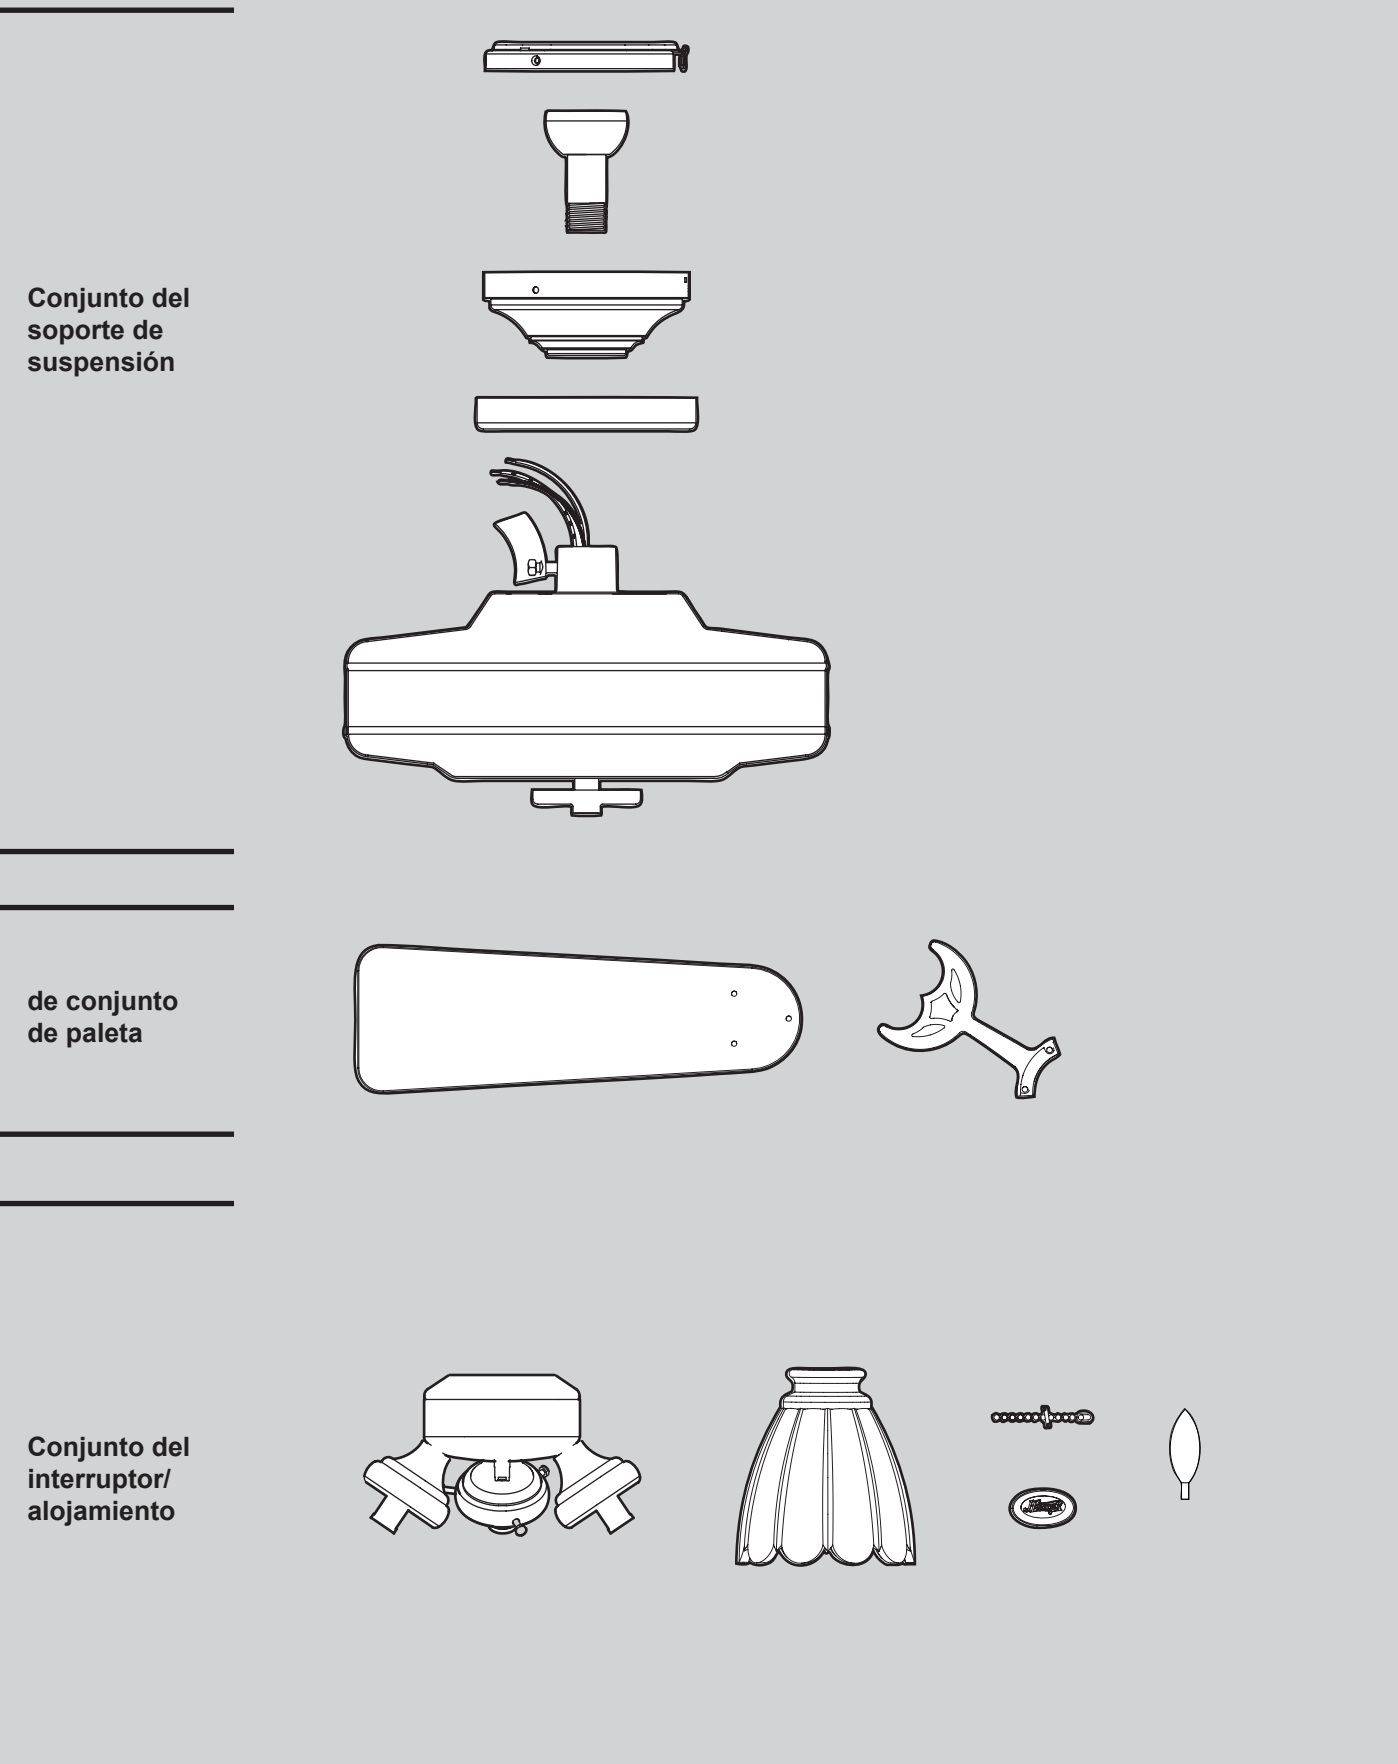

Piezas del ventilador

(no dibujadas a escala)