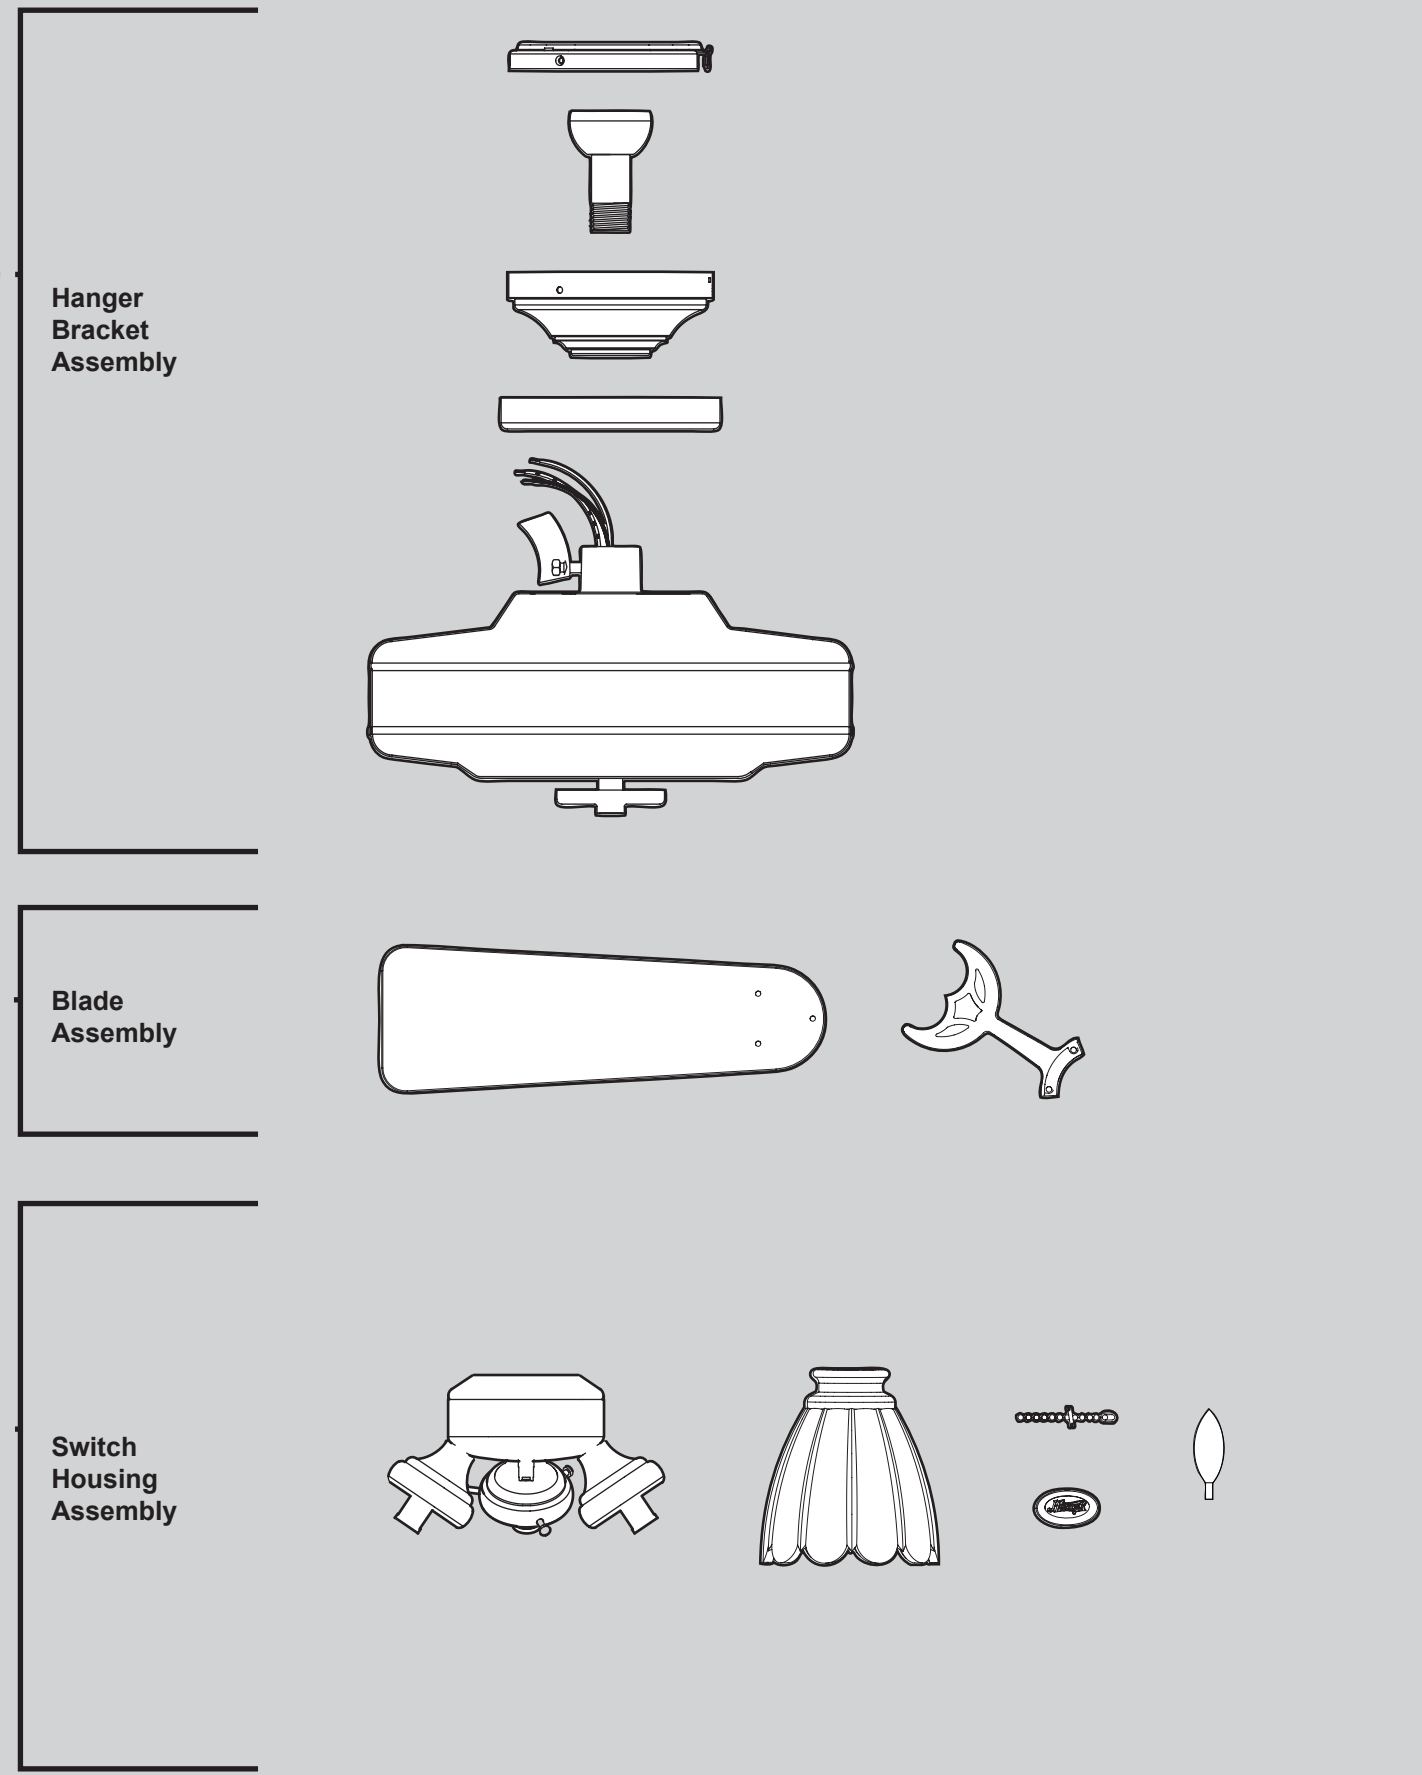

Fan Parts

(Not Drawn to Scale)