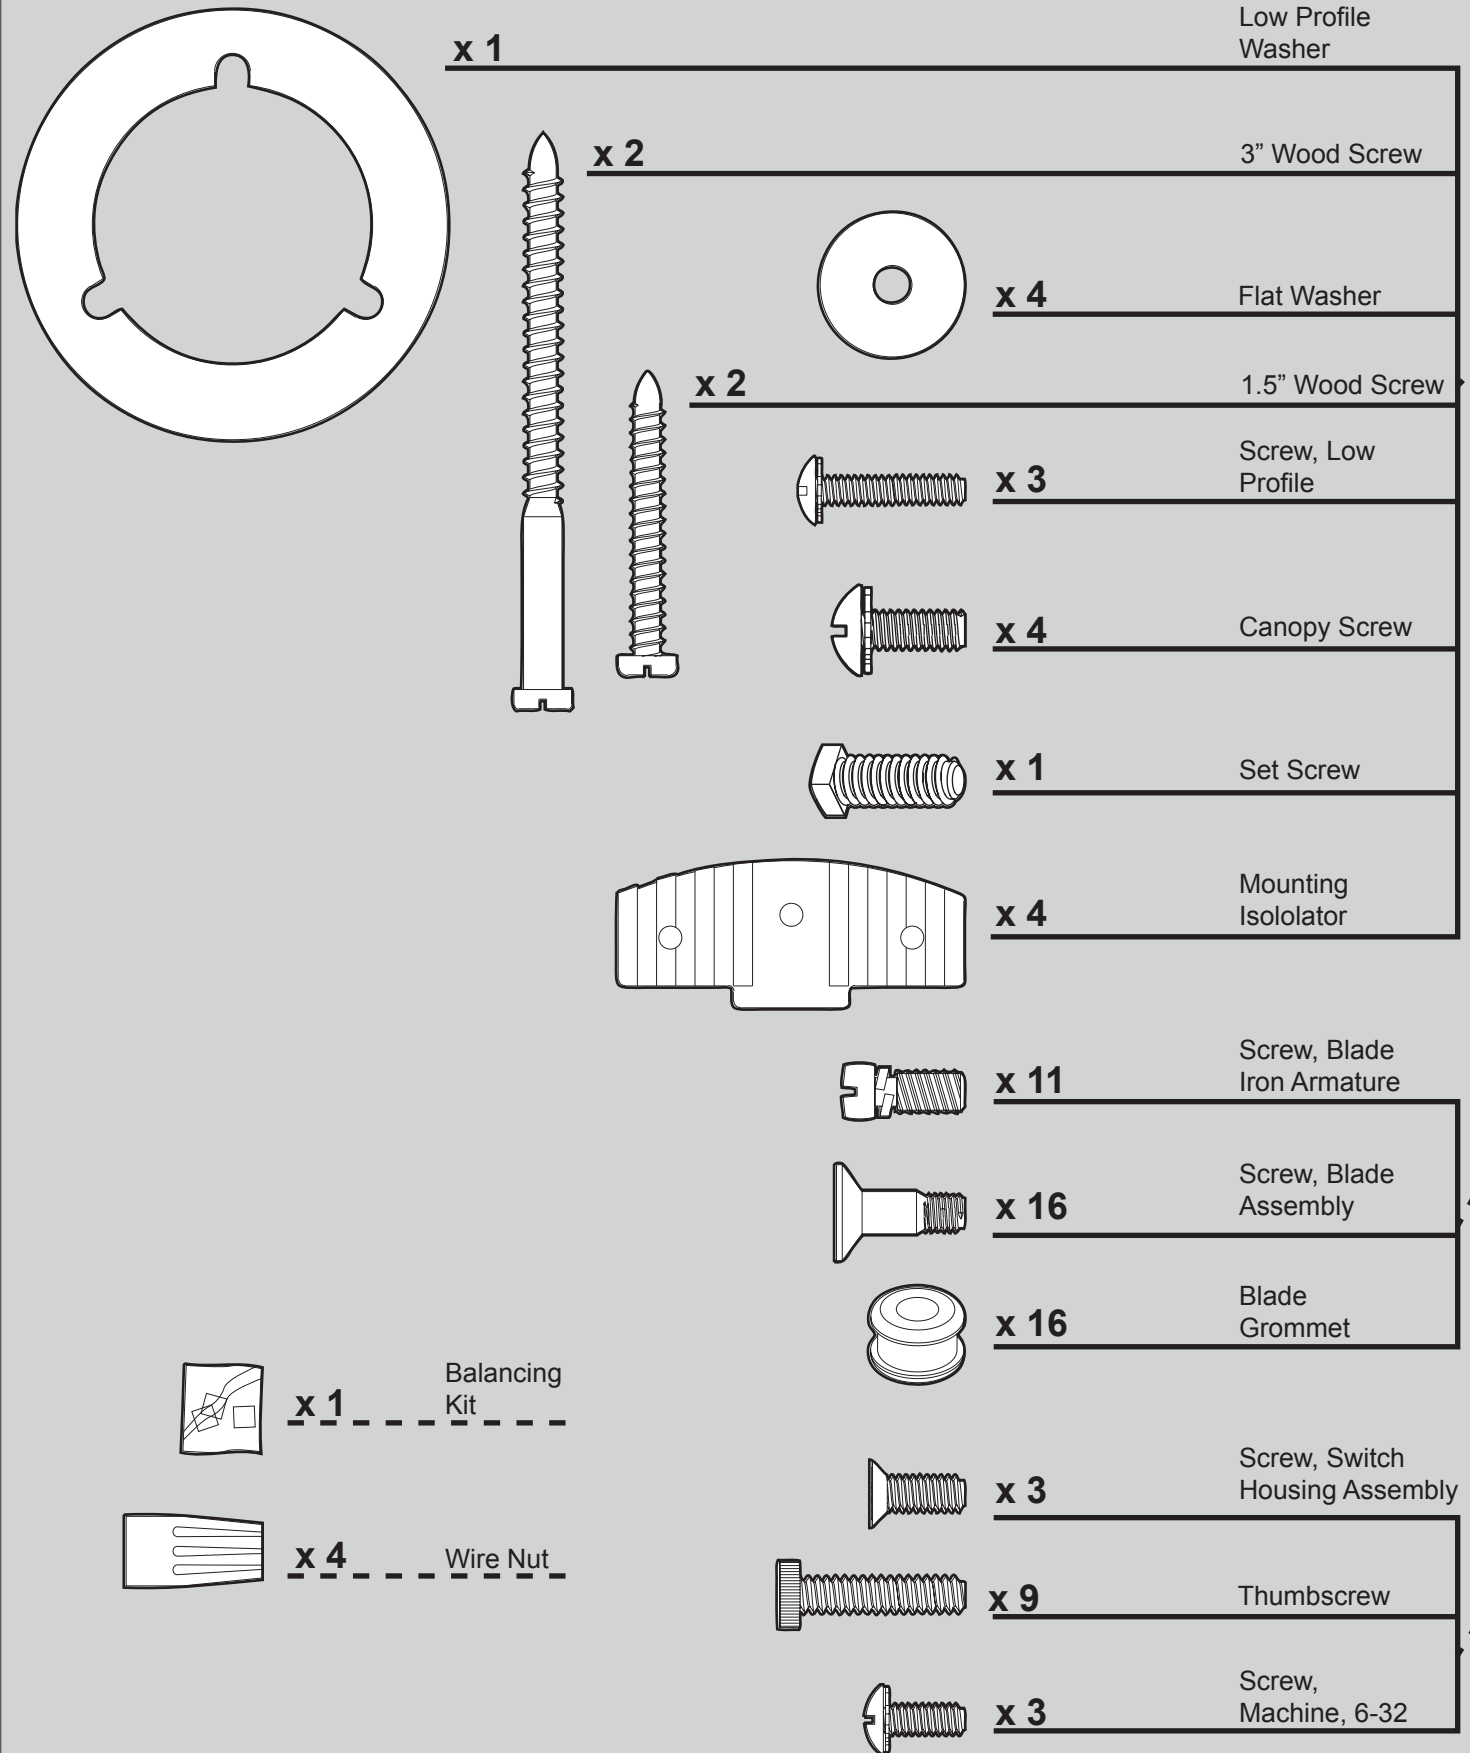

Hardware

(Drawn to Scale)