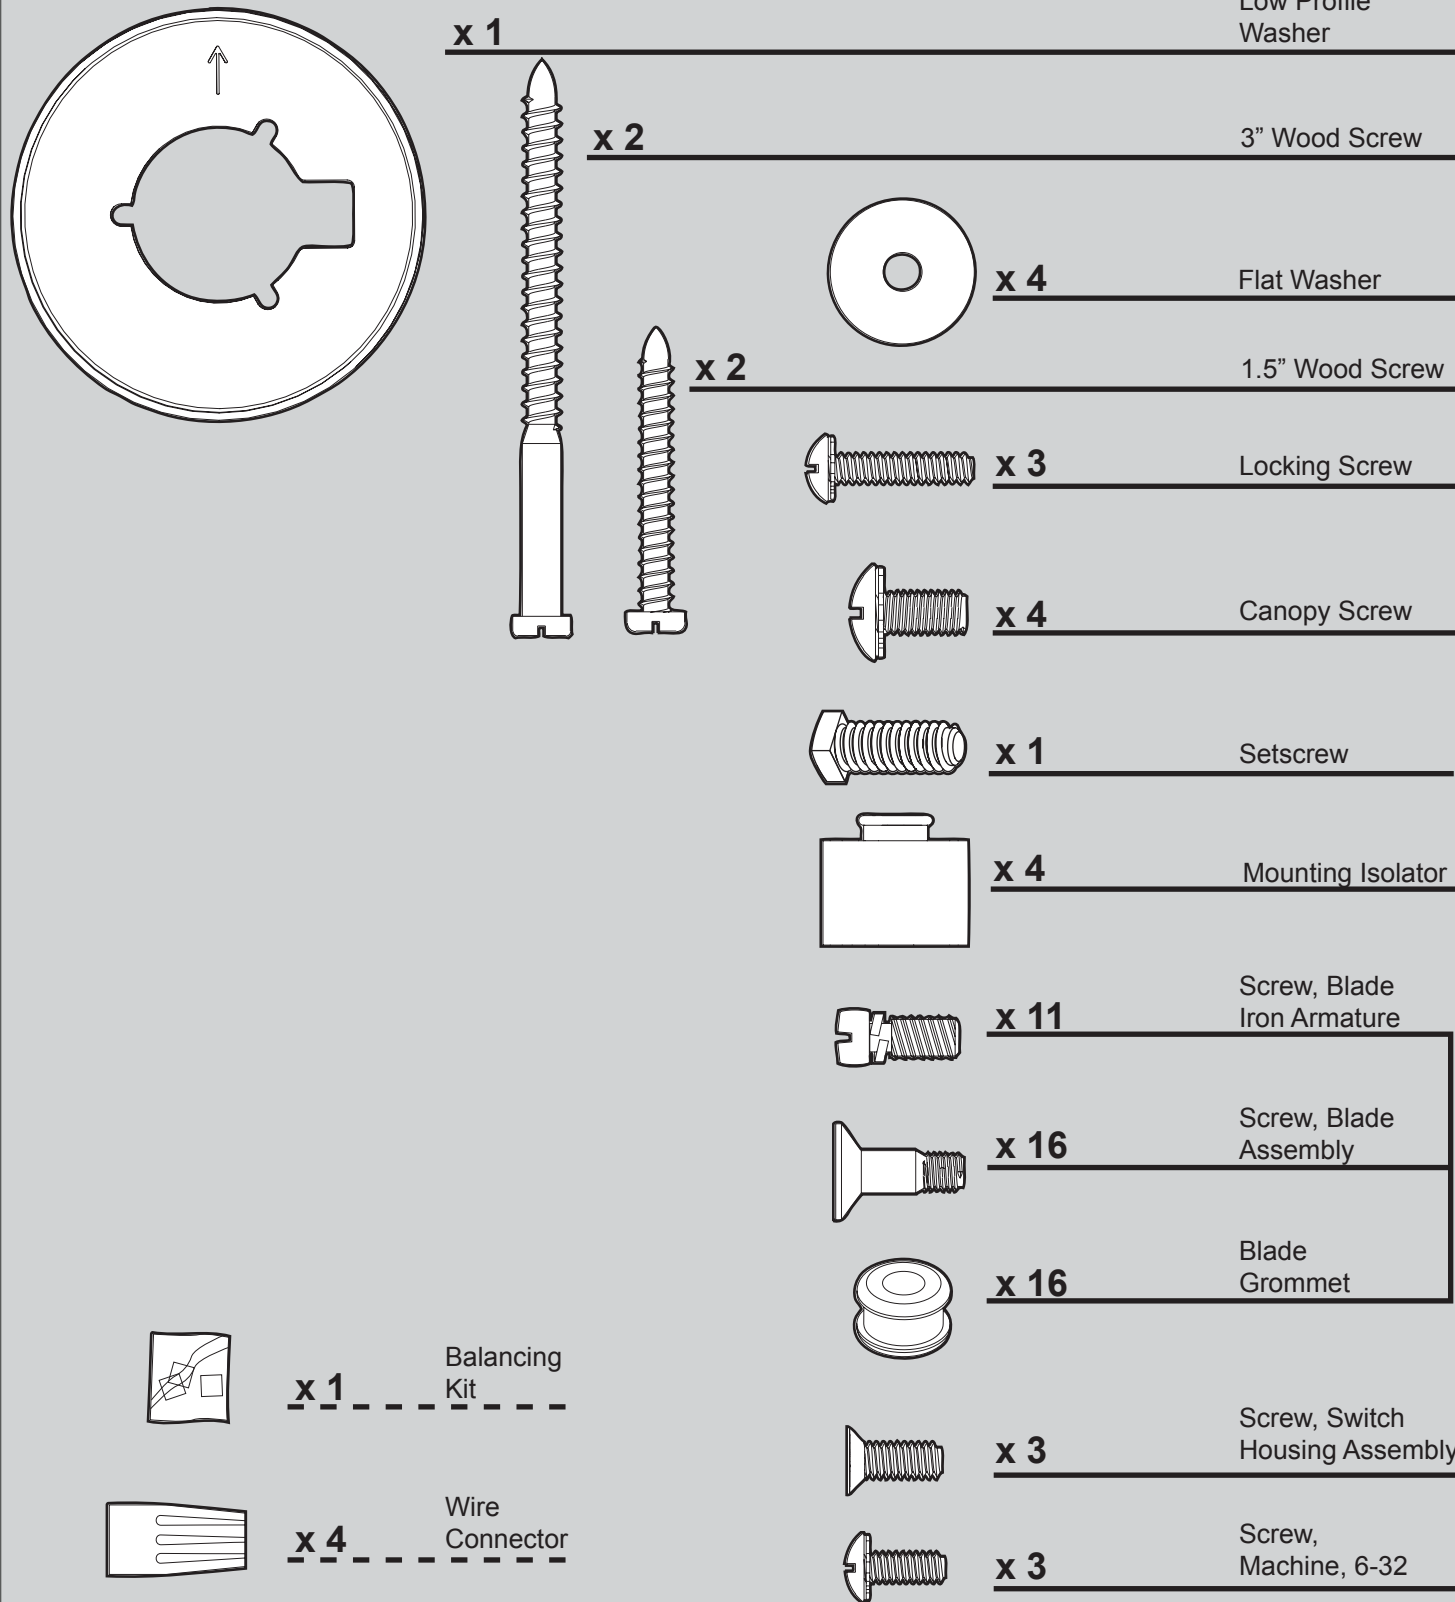

Hardware

(Drawn to Scale)