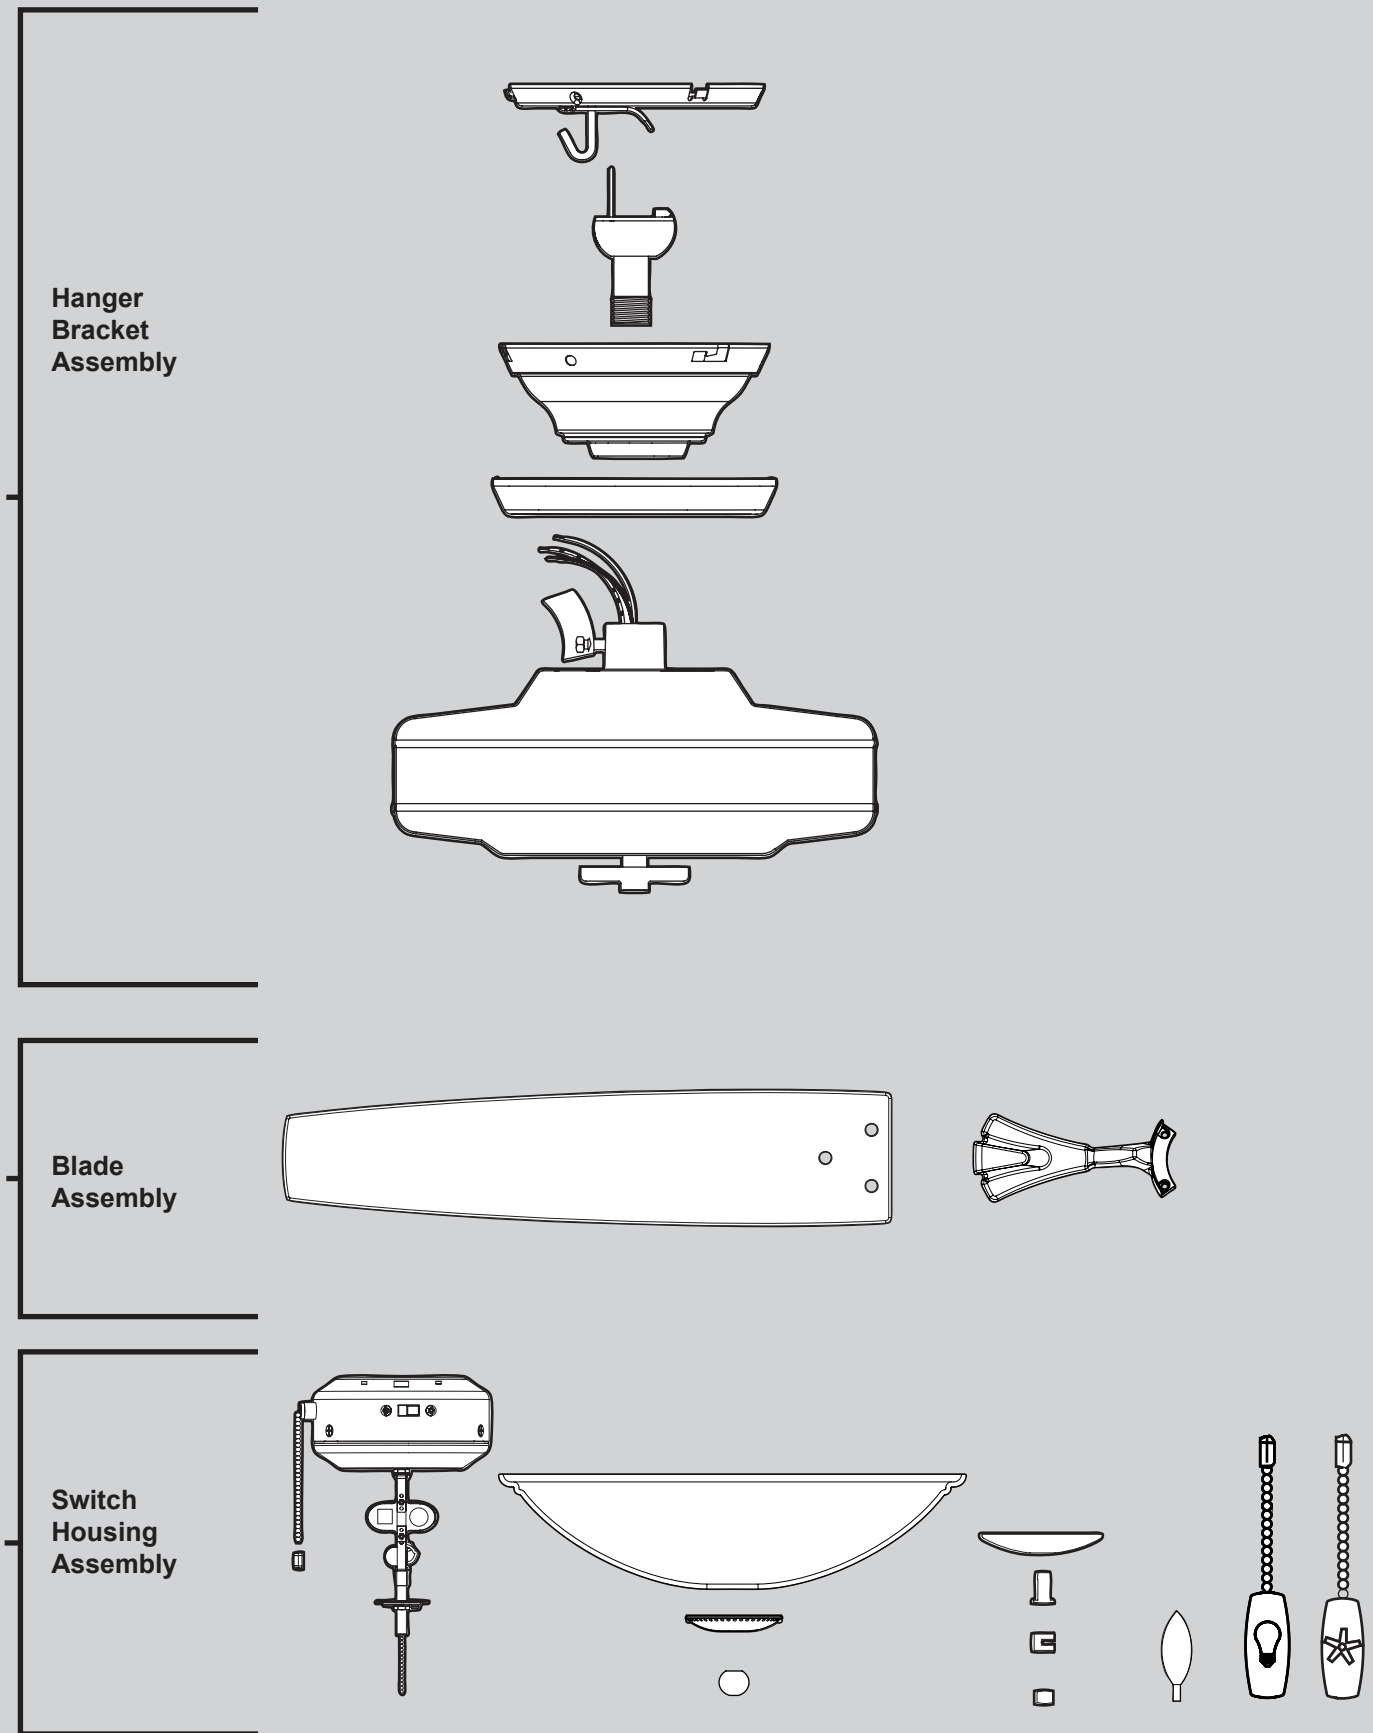

Fan Parts

(Not Drawn to Scale)

PARTS GUIDE

Hunter

Using this Parts Guide, make sure all parts are included in the box. If parts are missing, DO NOT RETURN

THIS ITEM TO THE STORE, call 888-830-1326 for assistance.

THIS PARTS GUIDE IS FOR REFERENCE ONLY.

REFER TO THE INSTALLATION MANUAL FOR FULL ASSEMBLY INSTRUCTIONS.