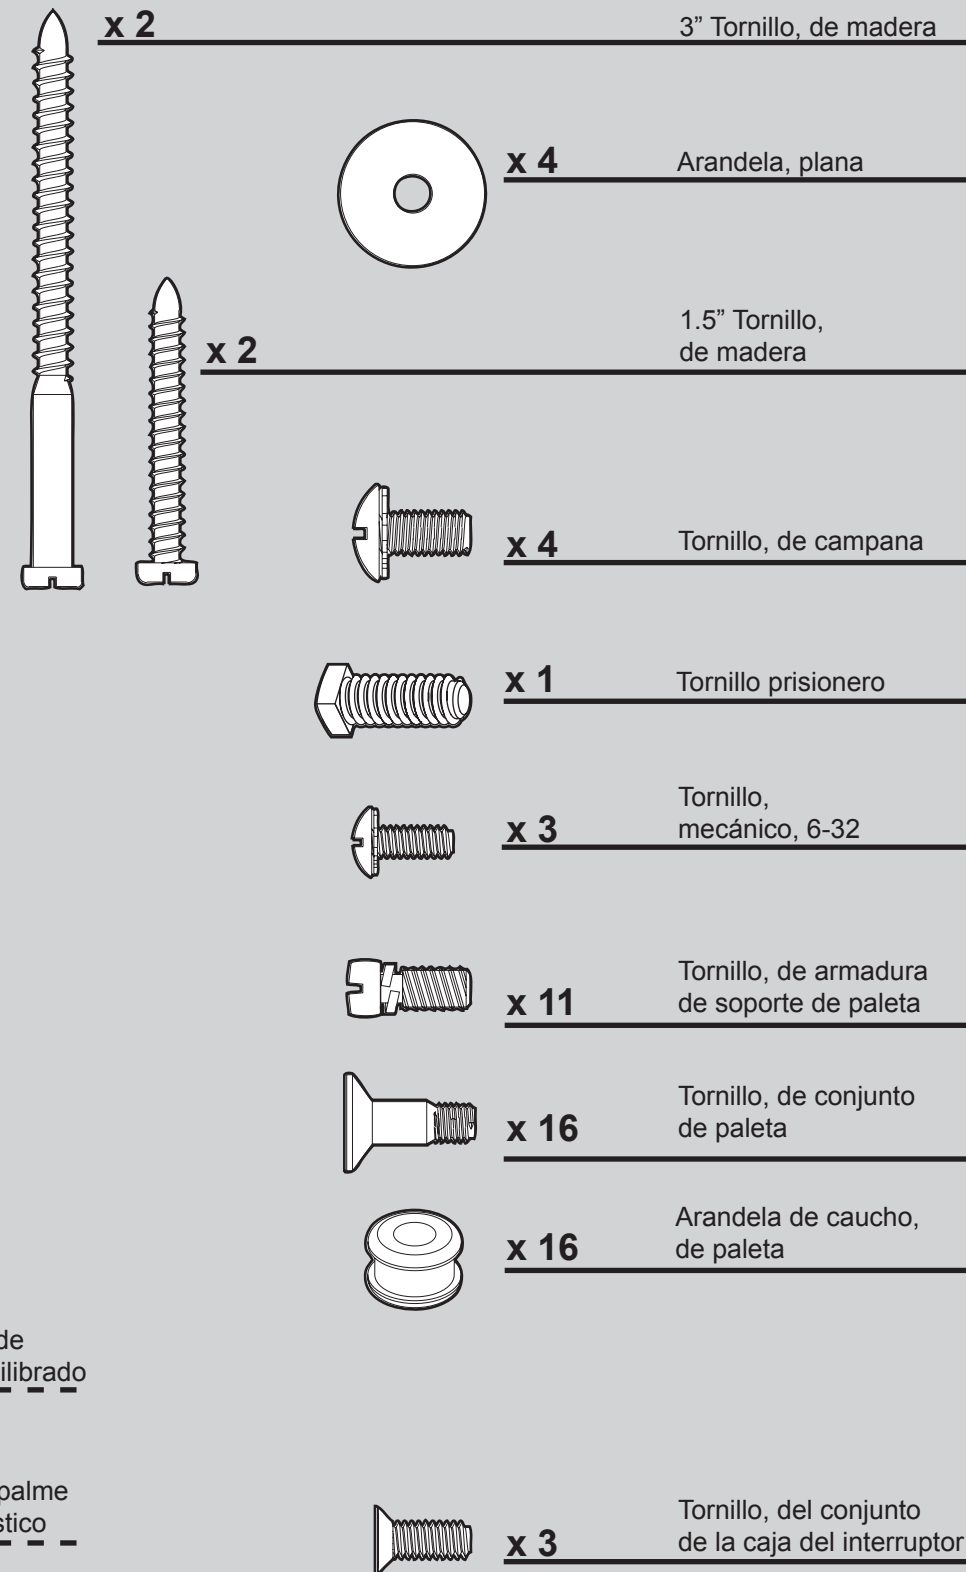

Materiales

(no dibujados a escala)