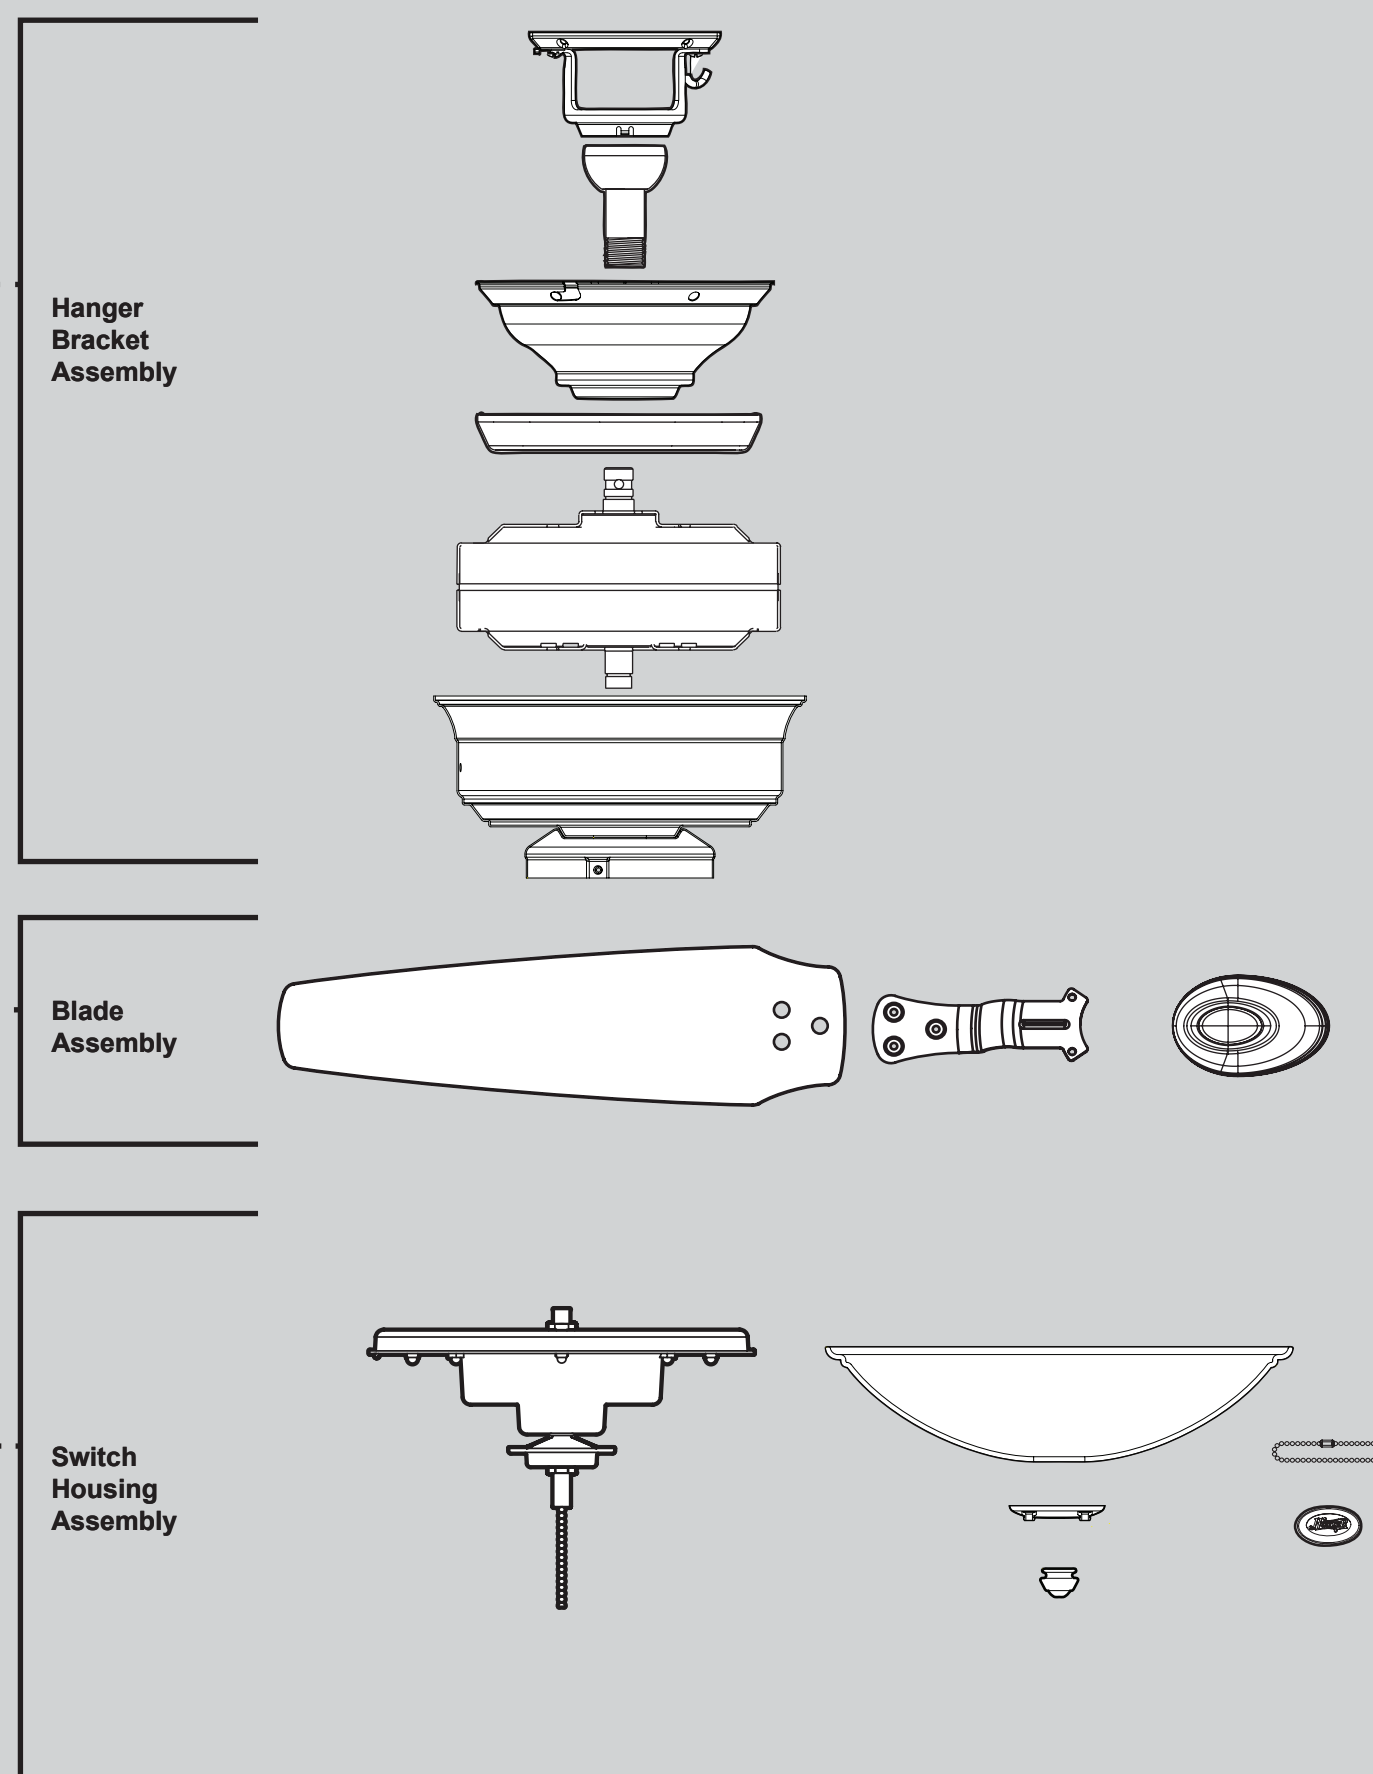

Hardware

(Drawn to Scale)

x 2 3" Wood Screw

x 4 Flat Washer

x 2 1.5" Wood Screw

x 4 Canopy Screw

x 1 Set Screw

x 3 Screw, Machine, 6-32

x 11 Screw, Blade Iron Armature

x 16 Screw, Blade Assembly

x 16 Blade Grommet

x 1 Balancing Kit

x 4 Wire Connector

x 3 Screw, Switch Housing Assembly

Fan Parts

(Not Drawn to Scale)

Parts List		
	Model #	23289
	Asm. Dwg. #	98011-01
	Finish	Brushed Nickel
Item Name	Qty	Part #
* Hanging System Kit	1	98026-09
Hanger Ball / Downrod Assembly	1	87942-06
Ceiling Plate		
Canopy		
Canopy Trim Ring		
Setscrew		
Canopy Screw		
Wood Screw		
Flat Washer		
Mounting Isolator		
Switch Housing Assembly	1	98013-09
Light Kit Assembly	1	88095-01
Blade Iron Set	1	87332-03
Blade Medallion	5	87334-05
Blade Set	1	76238-64
Screw, Blade Iron Armature	11	63755-05
Hardware Kit	1	98011-00-860
Blade Grommet		
Blade Assembly Screw		
Screw, Machine, 6-32		
Wire Connector		
Screw, Switch Housing Assembly		
Balancing Kit	1	65666-01
Pull Chain	2	63756-06
Pull Chain Pendant	2	74393-08
Cap, Finial	1	74759-02
Finial	1	74758-01
Globe/Shade	1	94364-04