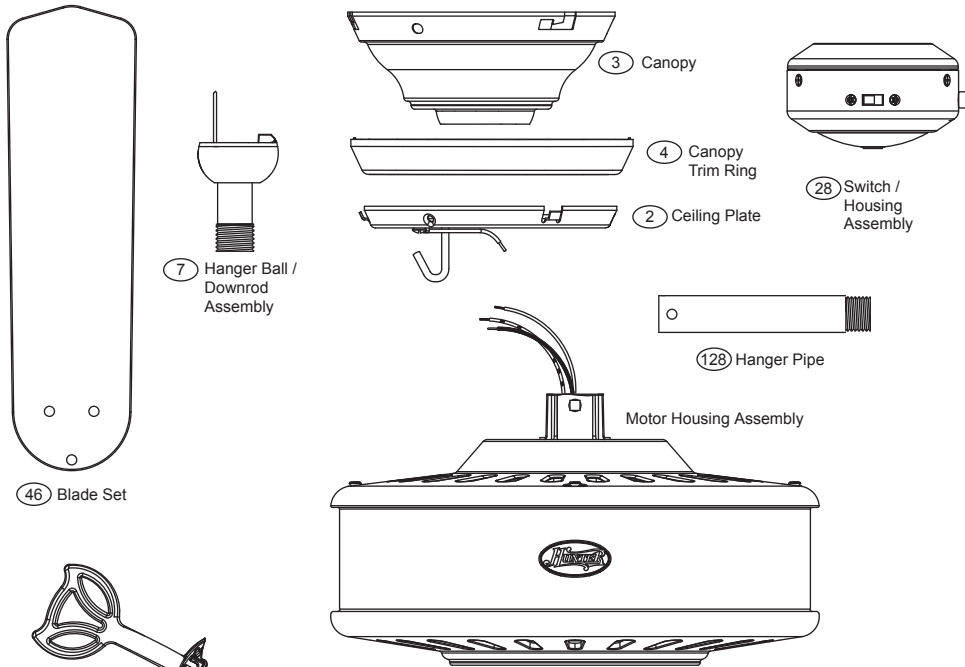

Fan Parts (Not Drawn to Scale)