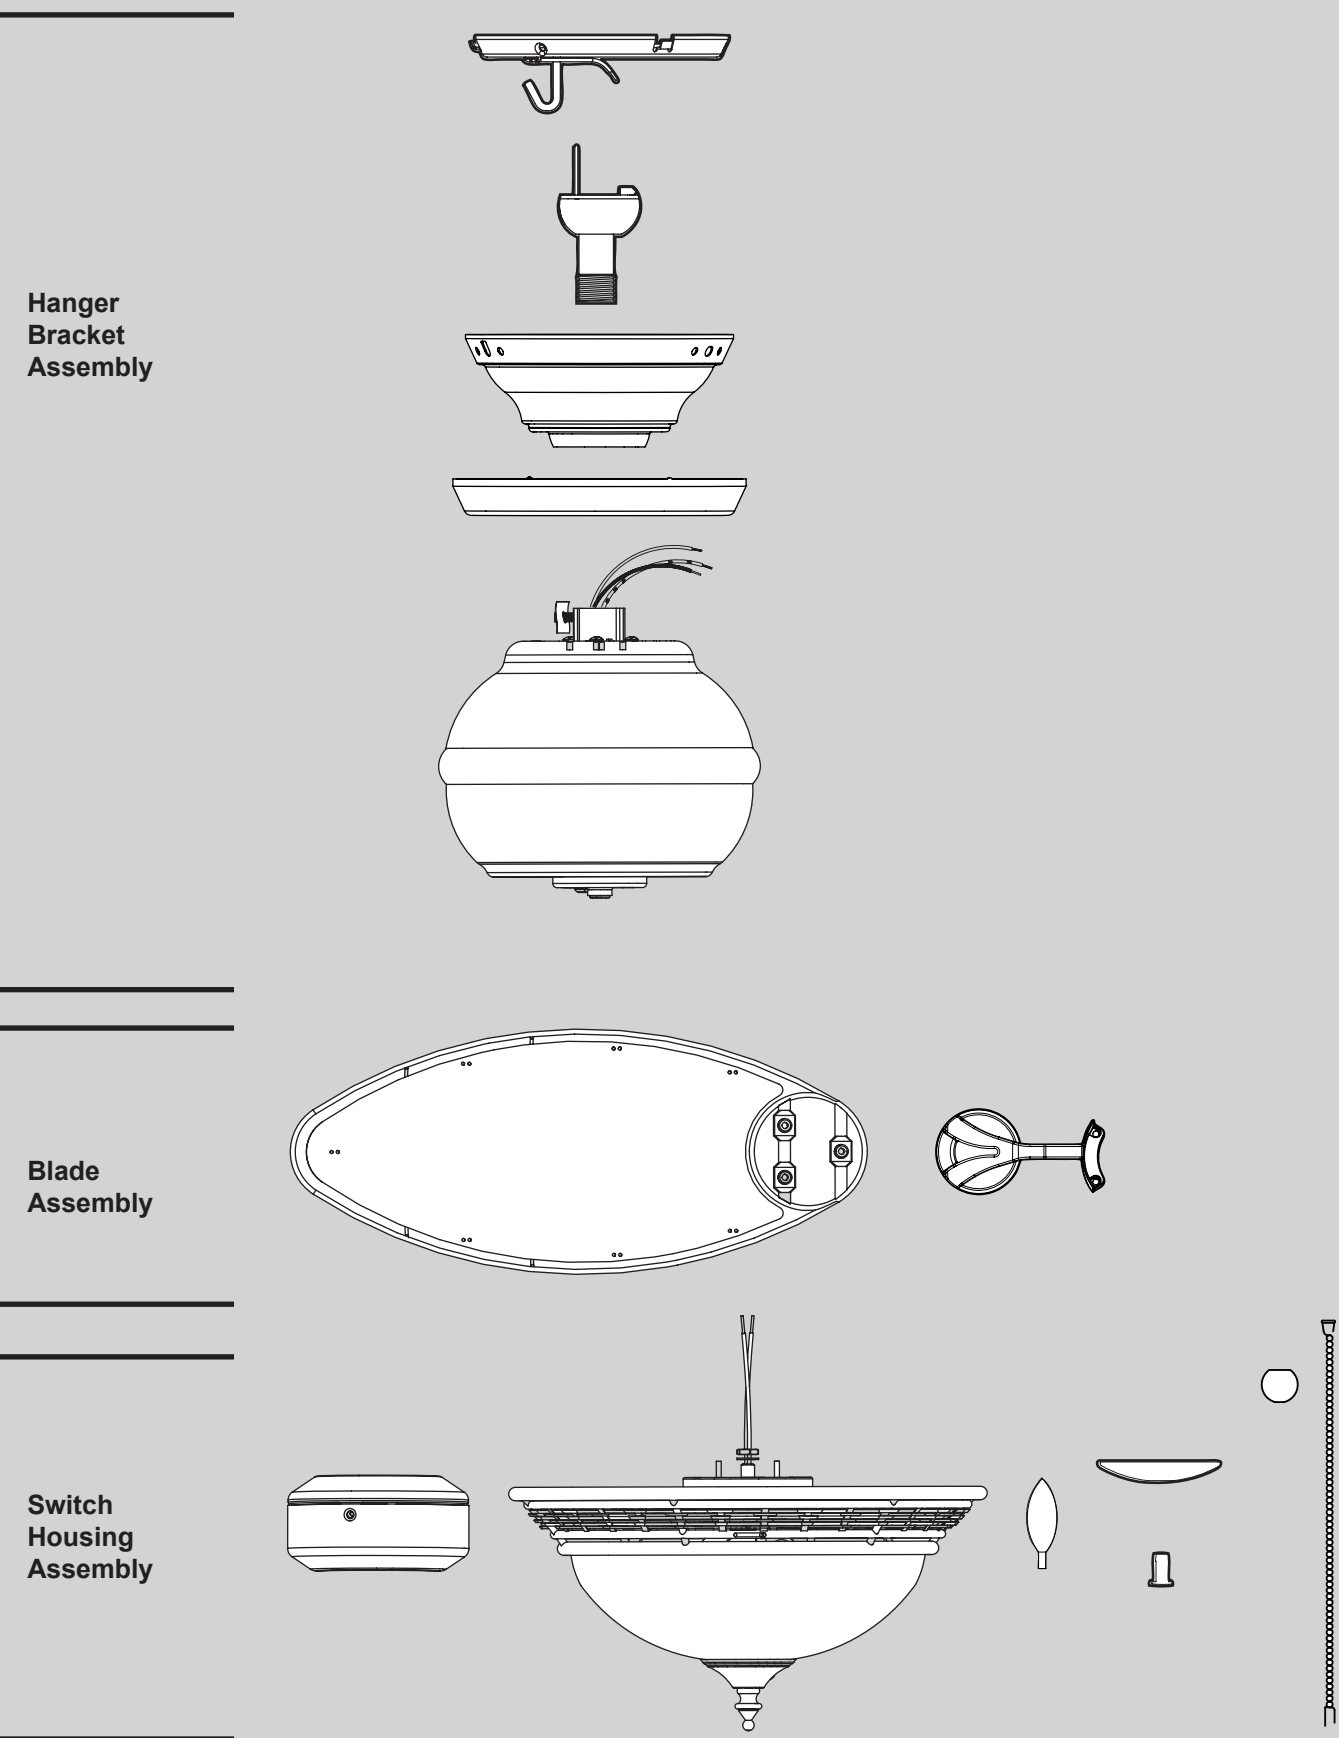

## Hardware

(Drawn to Scale)

- x 1** Low Profile Washer
- x 2** 3" Wood Screw
- x 4** Flat Washer
- x 2** 1.5" Wood Screw
- x 3** Screw, Low Profile
- x 4** Canopy Screw
- x 1** Setscrew
- x 4** Mounting Isolator
- x 11** Screw, Blade Iron Armature
- x 16** Screw, Blade Assembly
- x 16** Blade Grommet
- x 3** Screw, Switch Housing Assembly
- x 3** Screw, Machine, 6-32
- x 2** Balancing Kit
- x 4** Wire Connector

## Fan Parts

(Not Drawn to Scale)