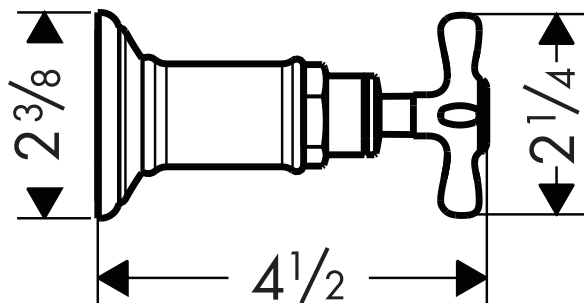

Required Accessories

3/4" rough	13975181
or	
1/2" rough	13974181

Optional Accessories

1 1/2" Extension (deep rough-in) kit	13978000
Cap kit set	16911XX0

The measurements shown are for reference only.

Products and specifications shown are subject to change without notice.

Specification sheet revised 12/2007